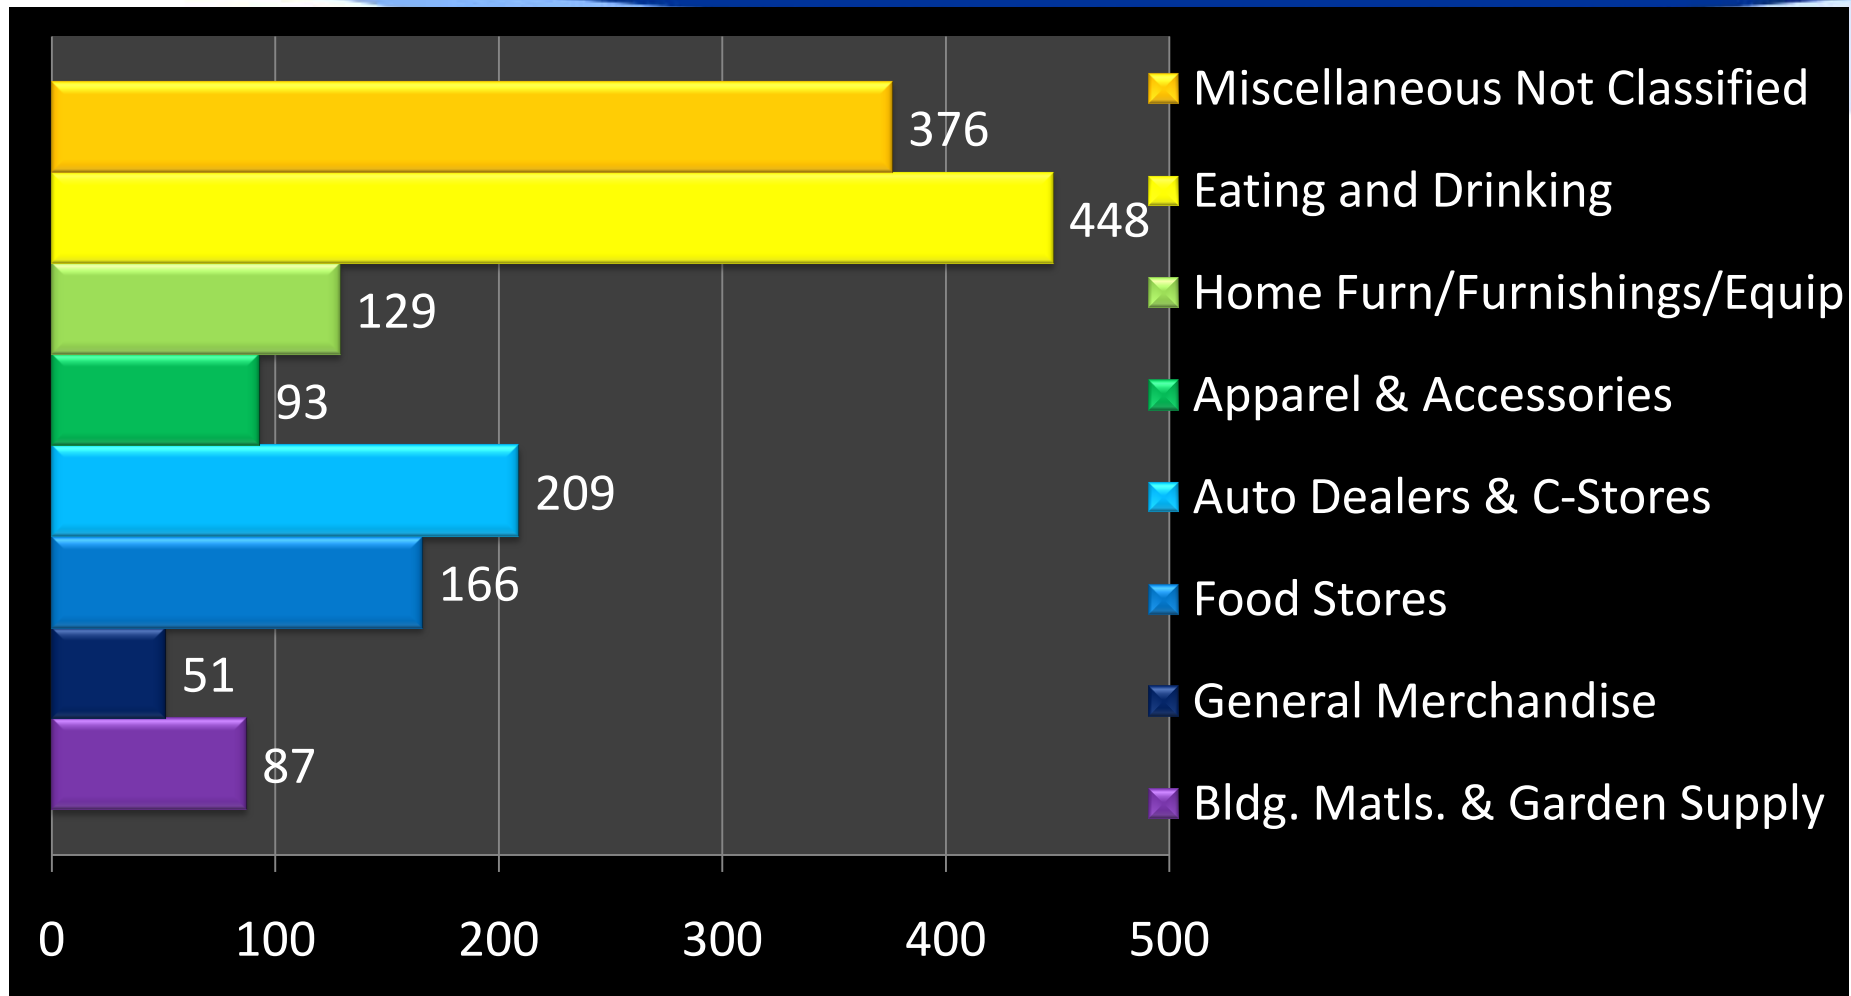

CBSA EMPLOYMENT (WORKPLACE ANALYSIS)

SOUTHWEST PARTNERS

2008 number of public and private employers in CBSA

2008 number of public and private employees in CBSA

2008 number of employers by category in CBSA

2008 number of employees by category in CBSA

Number of residents and number of households per business in 2008 in CBSA

2008 number of RETAIL employers by category in CBSA

2008 number of RETAIL employees by category in CBSA