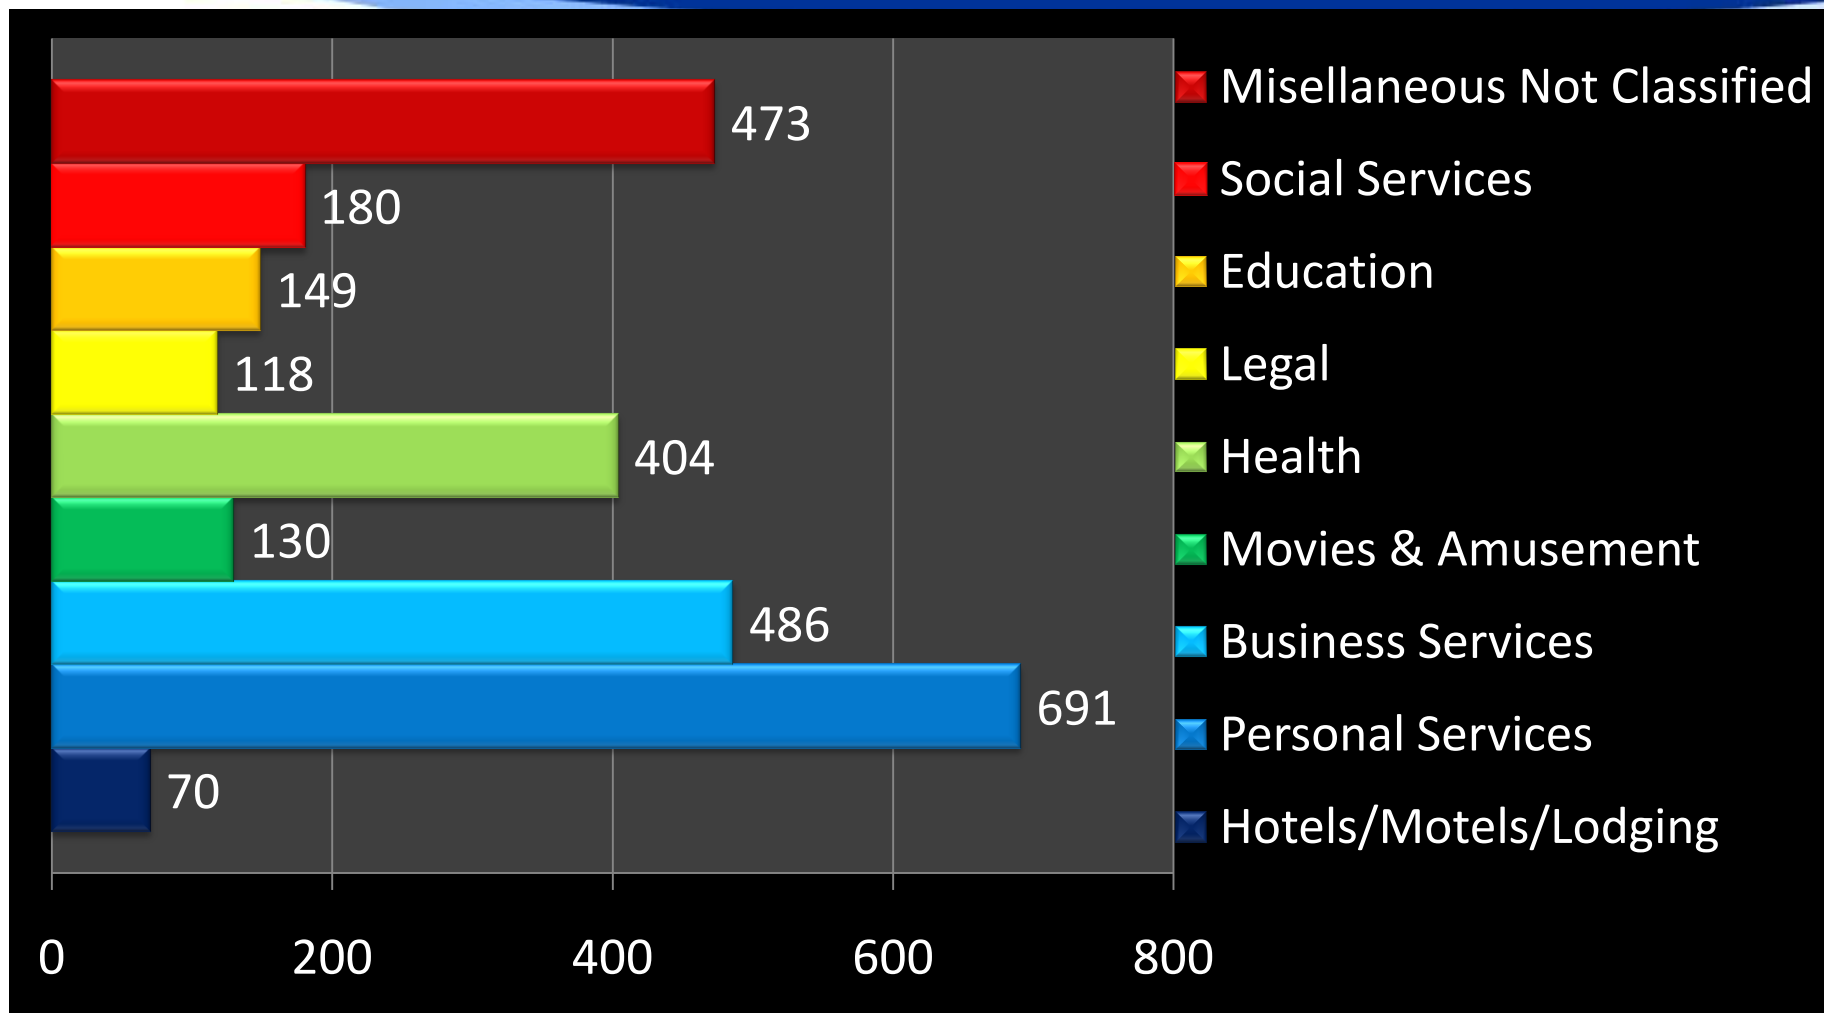

2008 number of SERVICE employers by category in CBSA