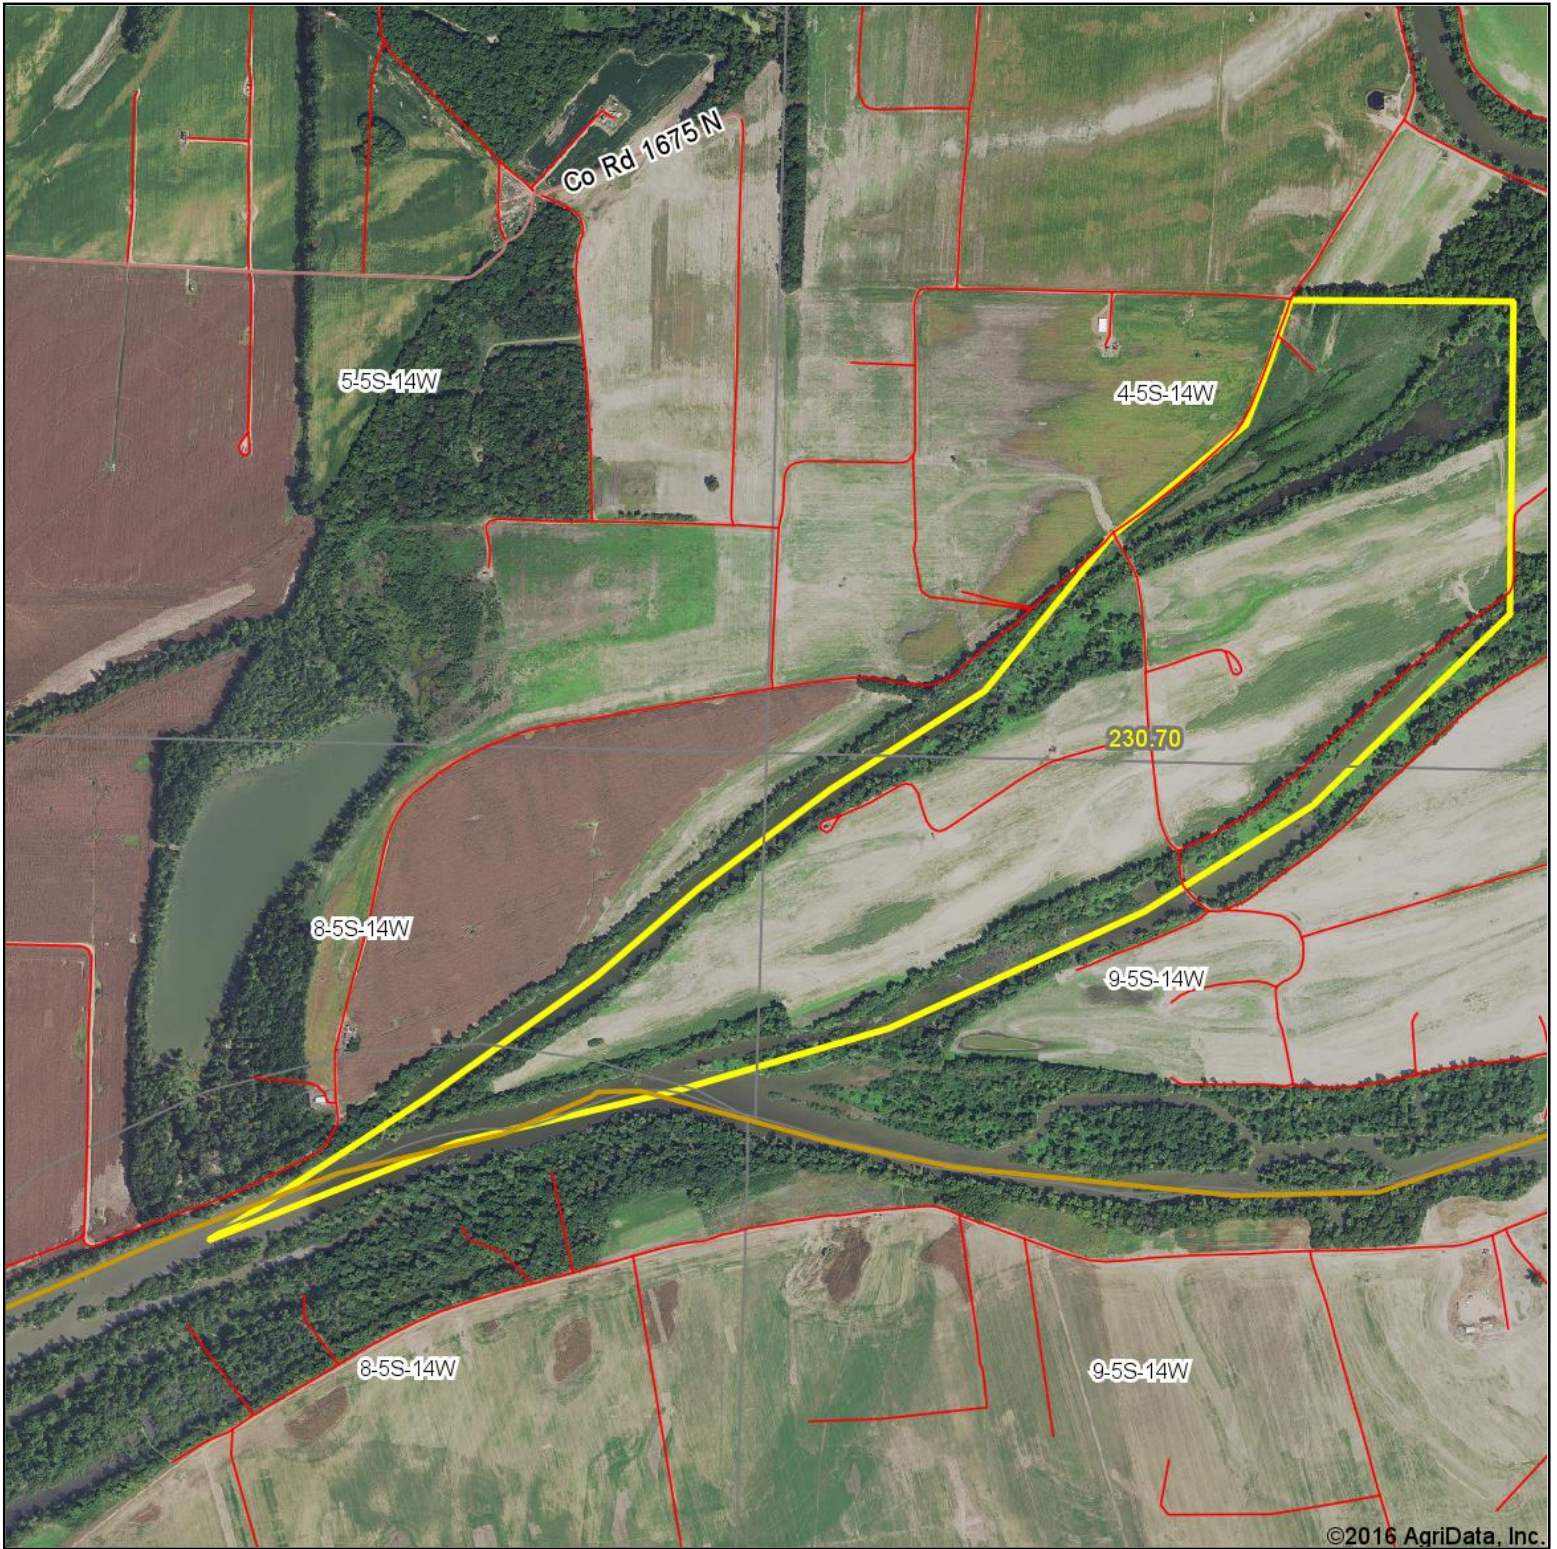

# Aerial Map

©2016 AgriData, Inc.

map center: 38.113428, -87.994817

iAuctionandRealty.com

Maps Provided By:

© AgriData, Inc. 2016

www.AgriDataInc.com

**9-5S-14W**  
**White County**  
**Illinois**