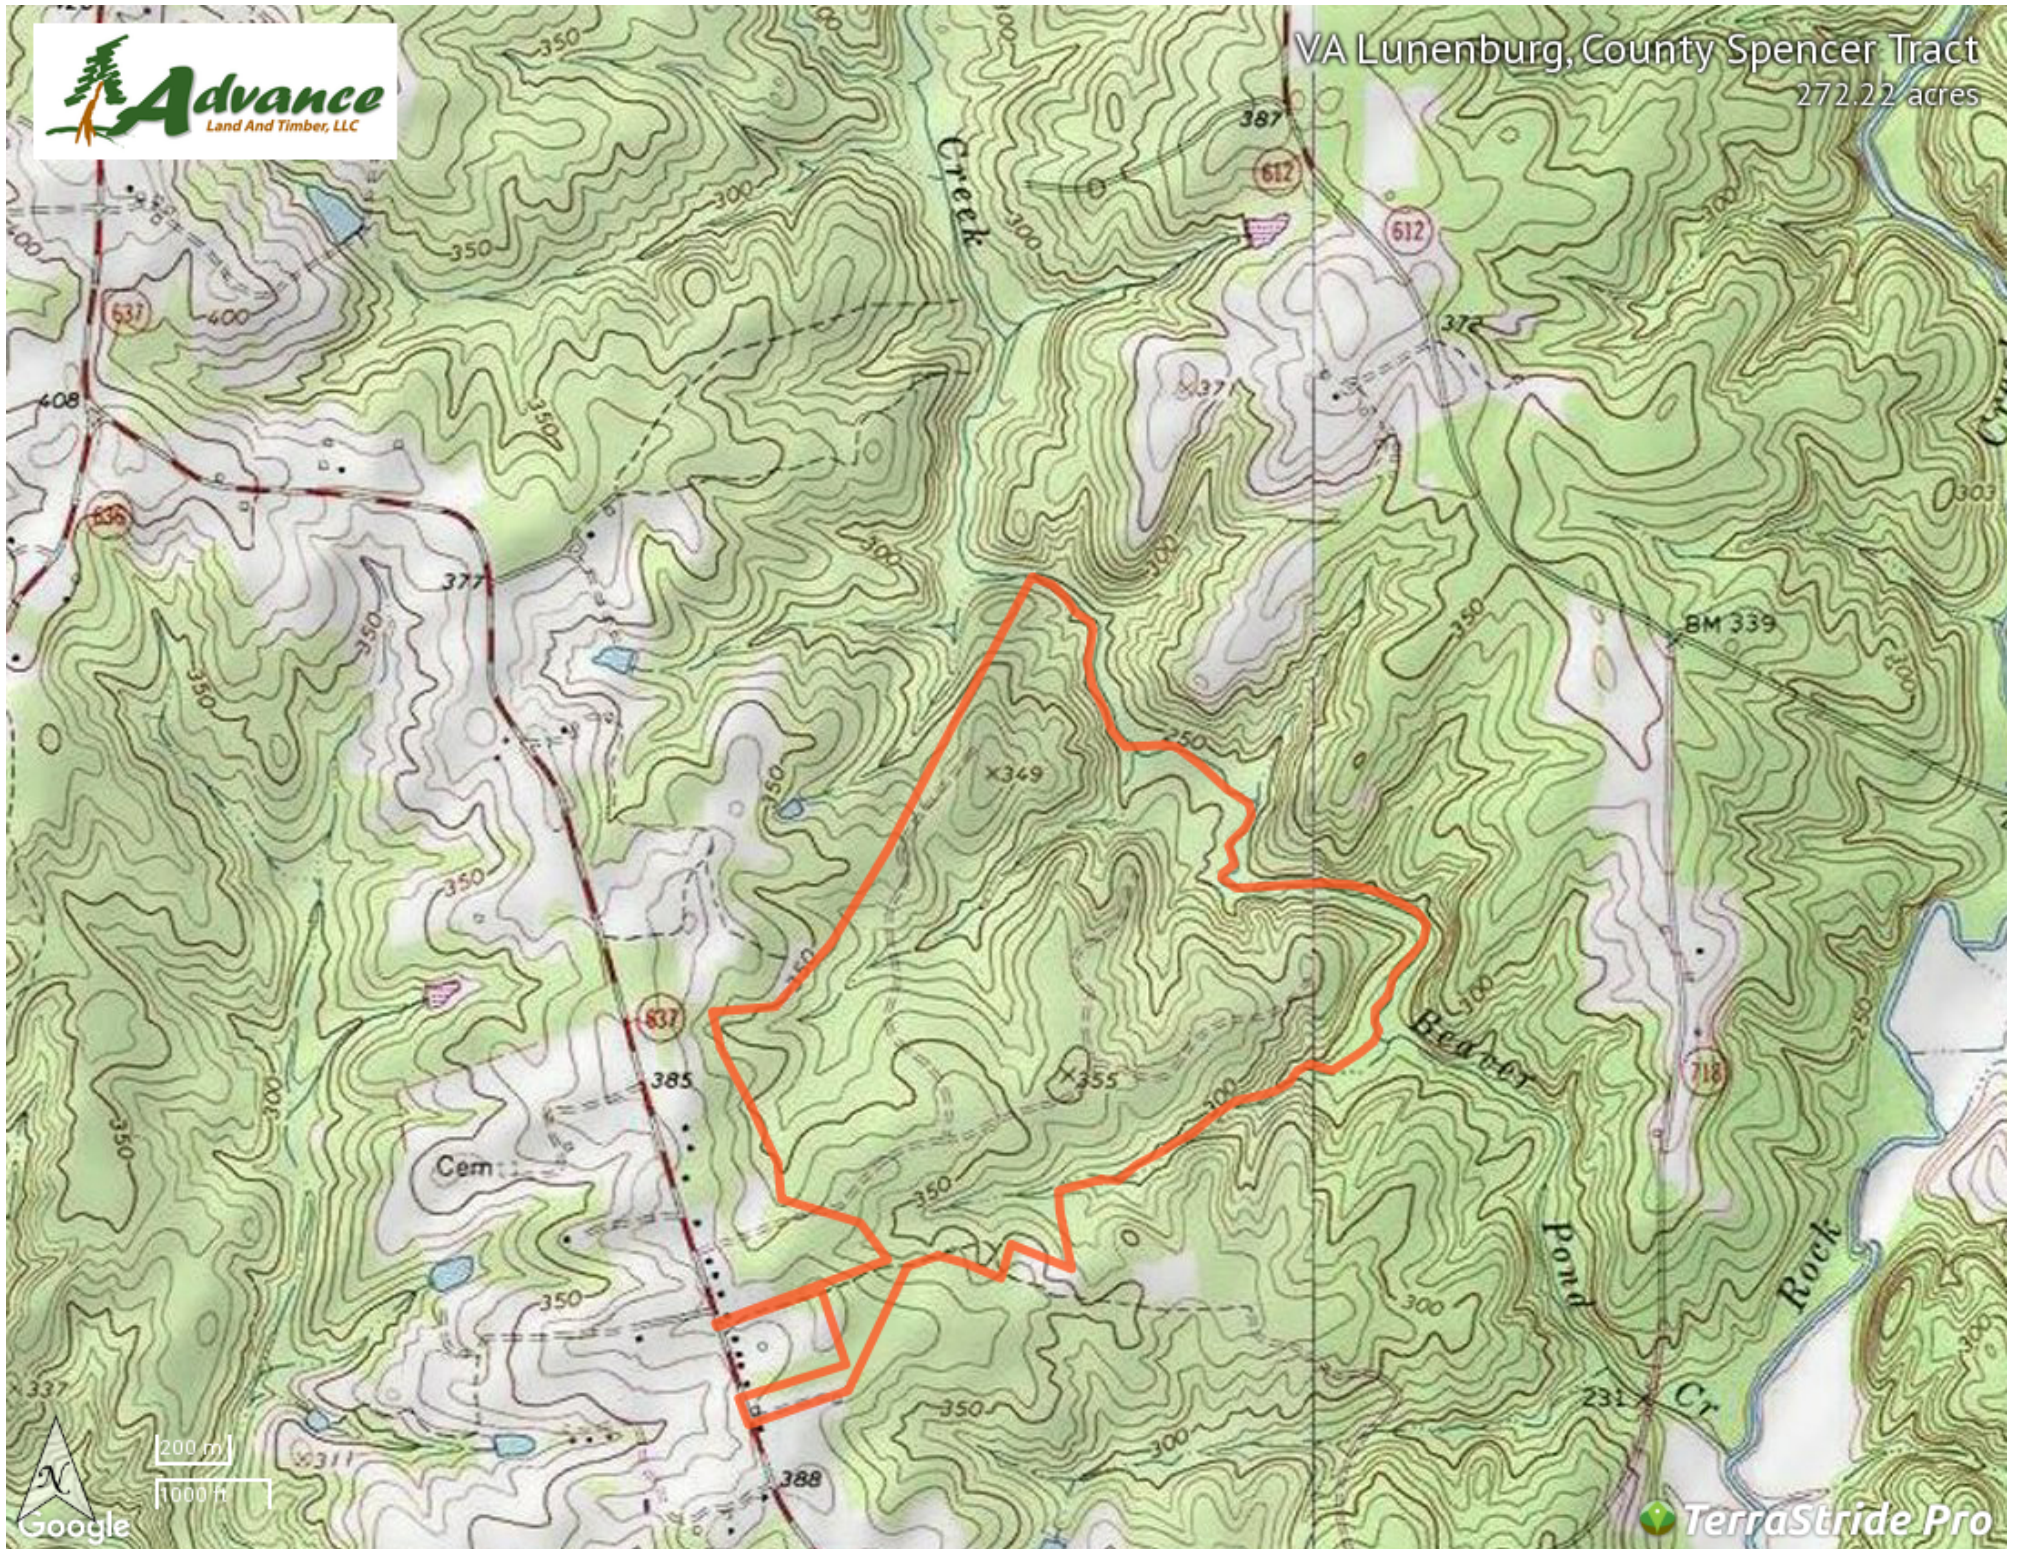

VA Lunenburg, County Spencer Tract  
272.22 acres

Google

TerraStride Pro