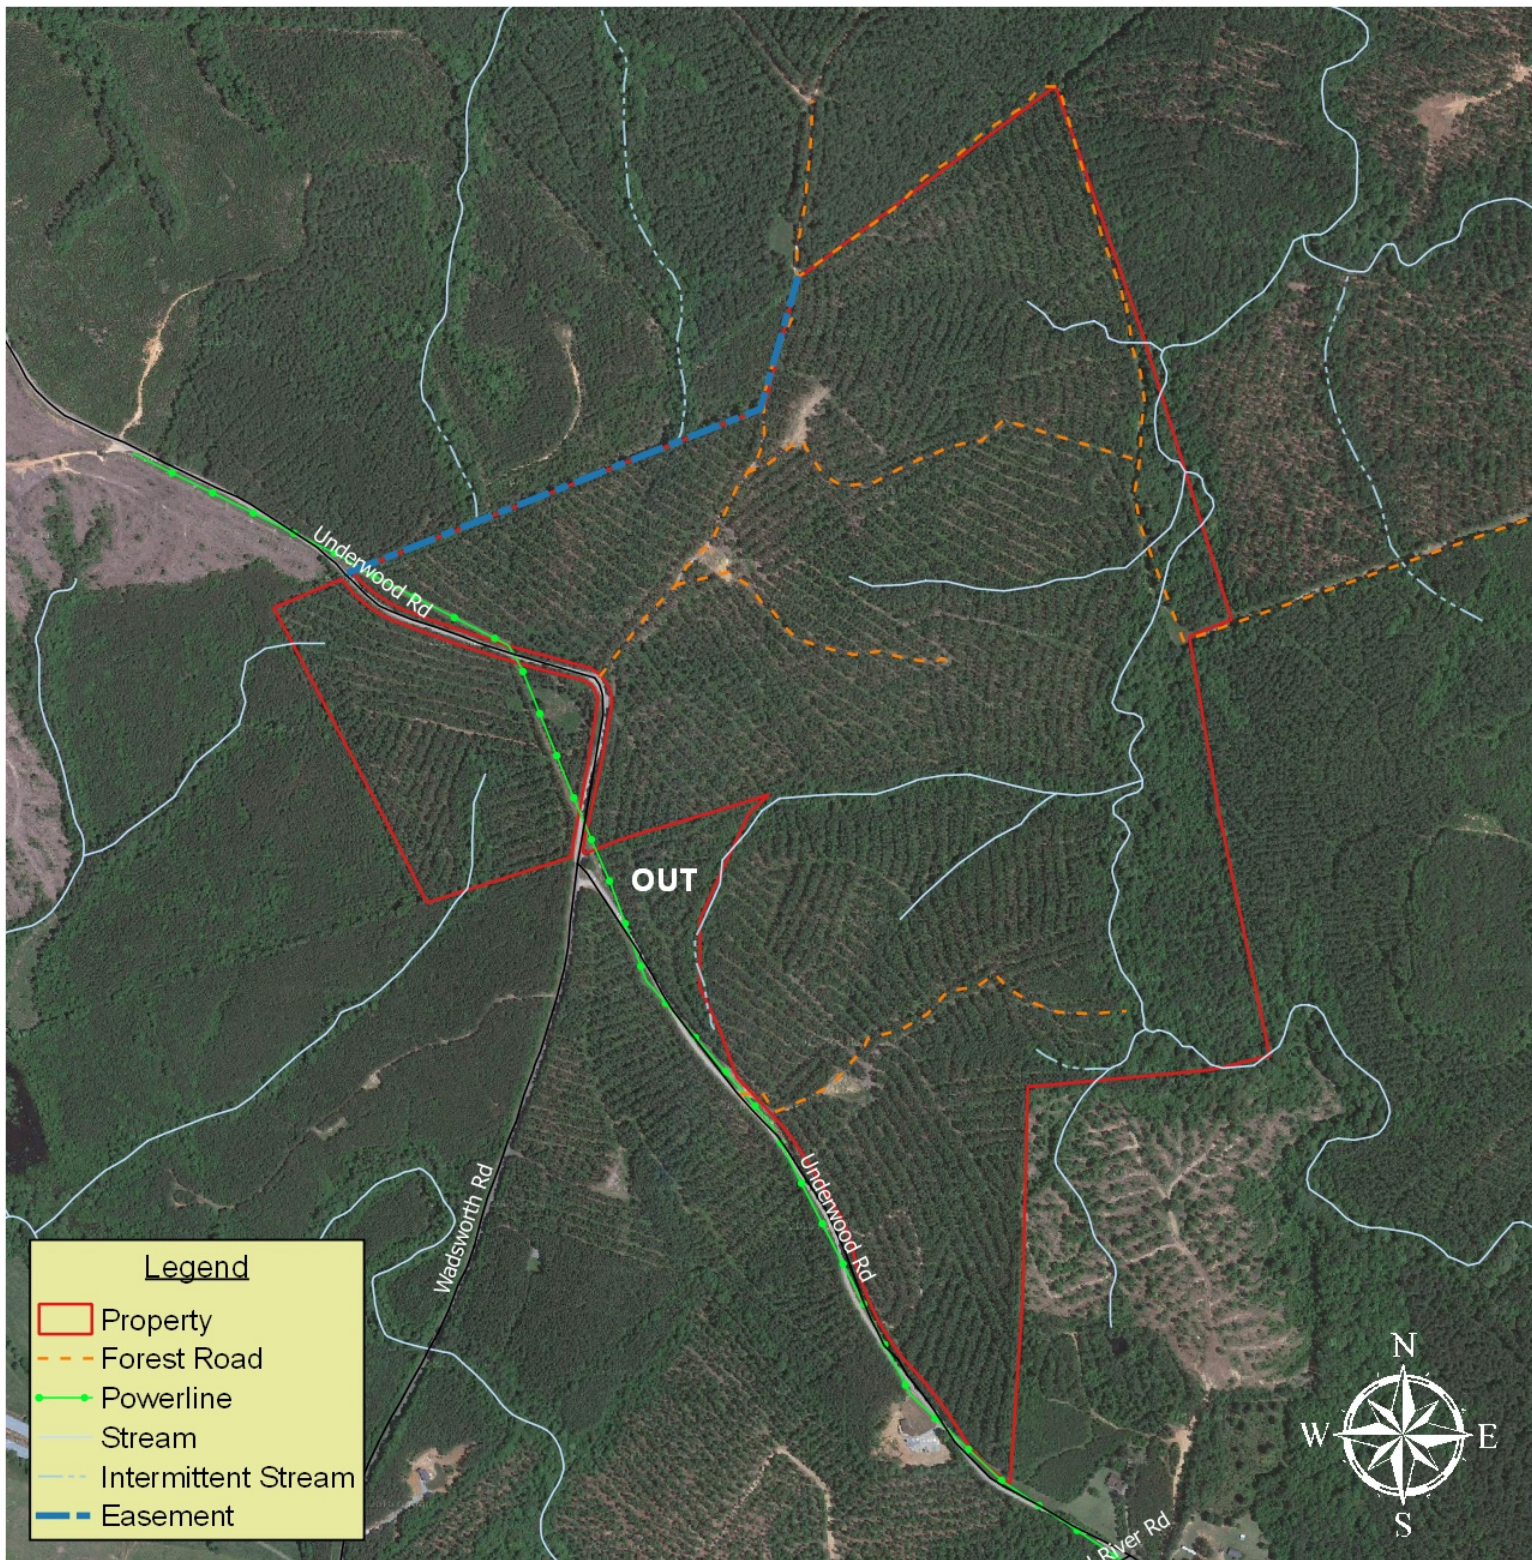

# Underwood Heirs Tract

Moore & Lee Counties, NC

255+/- Acres

## Legend

- Property
- Forest Road
- Powerline
- Stream
- Intermittent Stream
- Easement

Scale: 1:9,600

0 400 800 1200 1600 ft

### Moore County

PID#: 0006704

Deed: DB 441, PG 480

Area: 225 acres

### Lee County

PID#: 960019959500

Deed: DB 297, PG 241

Area: 30 acres

Date: 8/16/2016

This map is not a survey. Boundary lines were drawn from county tax maps and should be considered approximate. No warranty is made as to the completeness or accuracy of the information.