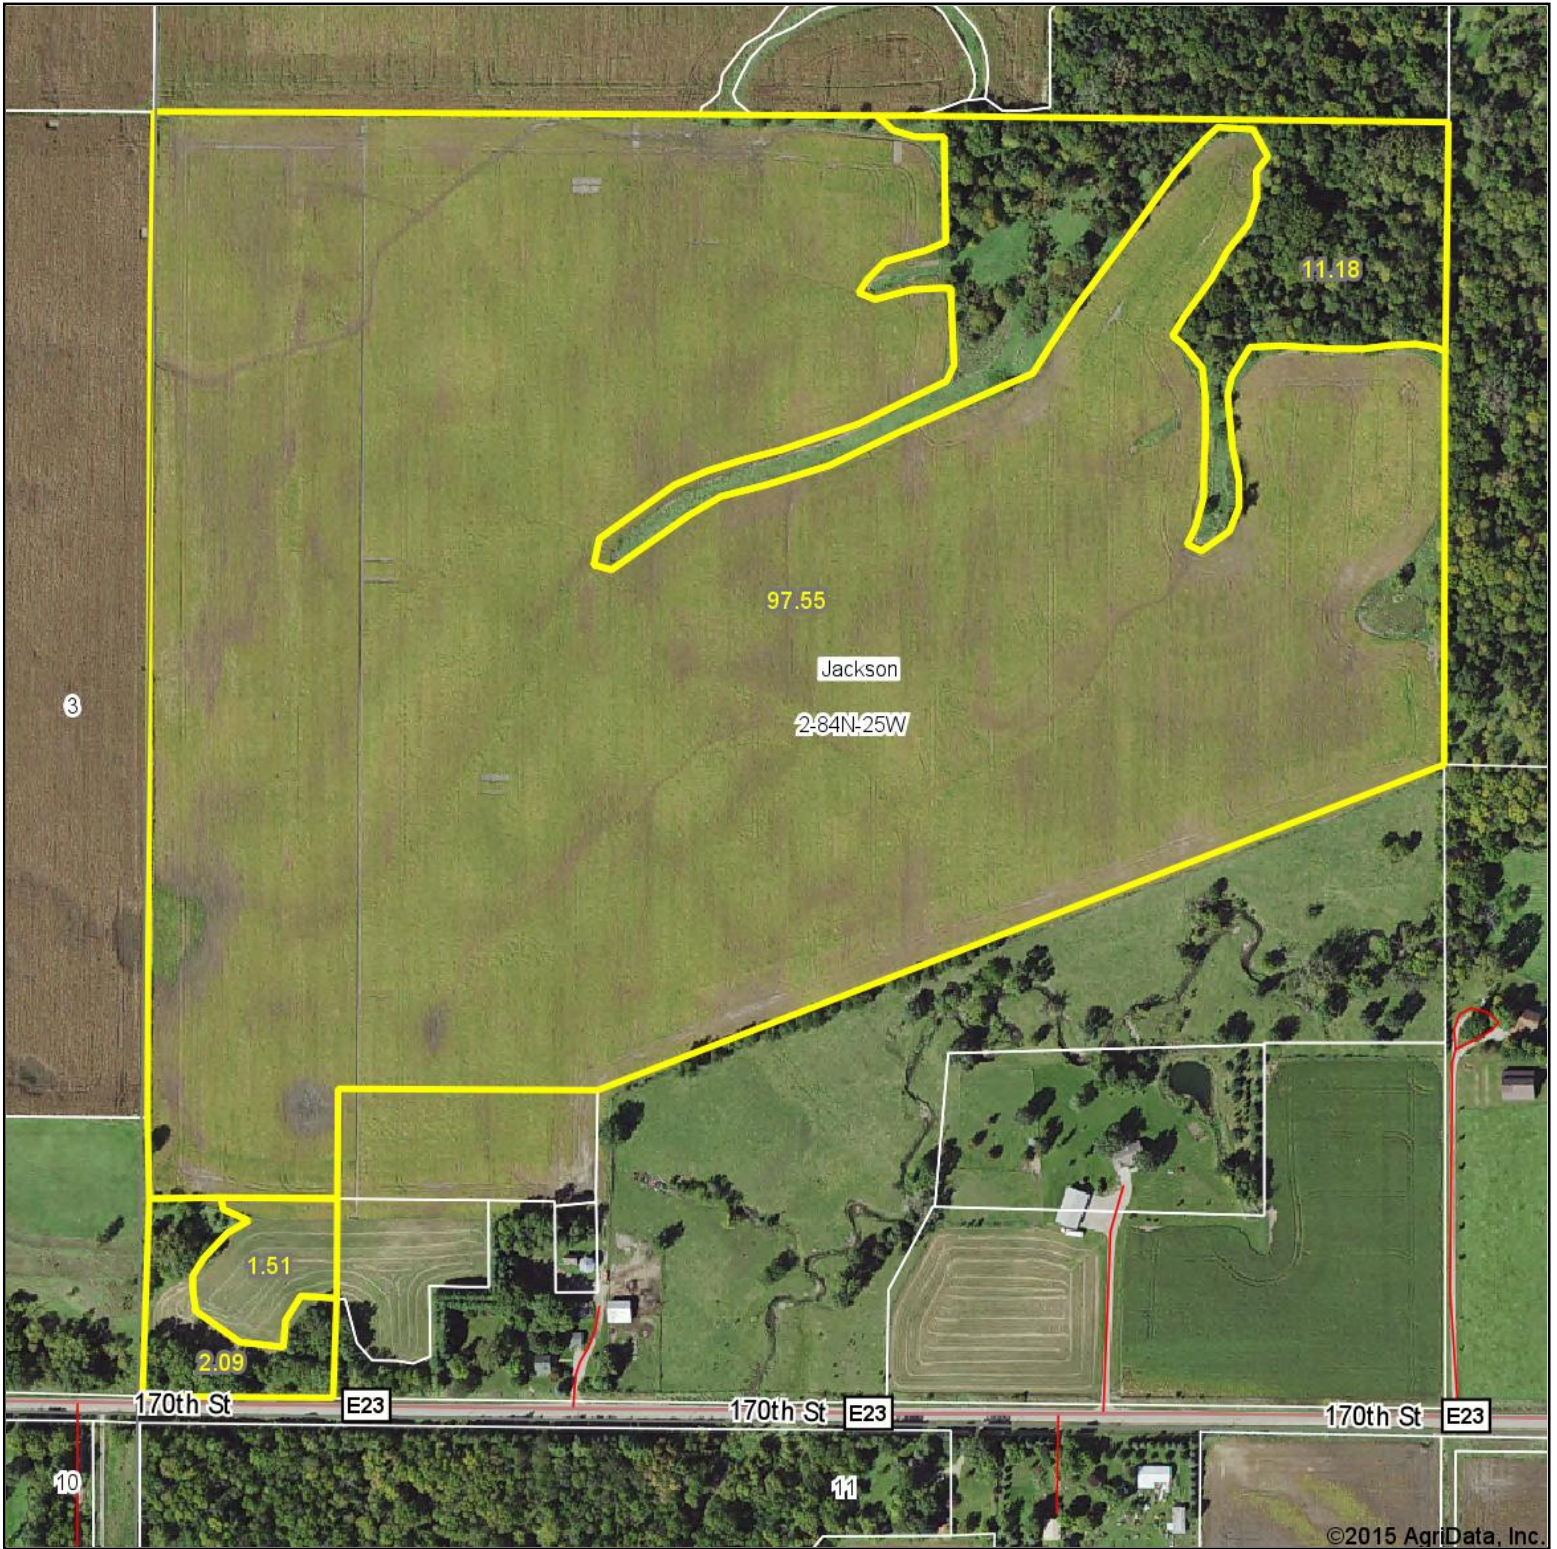

Aerial Map

©2015 AgriData, Inc.

map center: 42° 6' 38.12, 93° 43' 57.95

2-84N-25W
Boone County
Iowa

1/21/2016