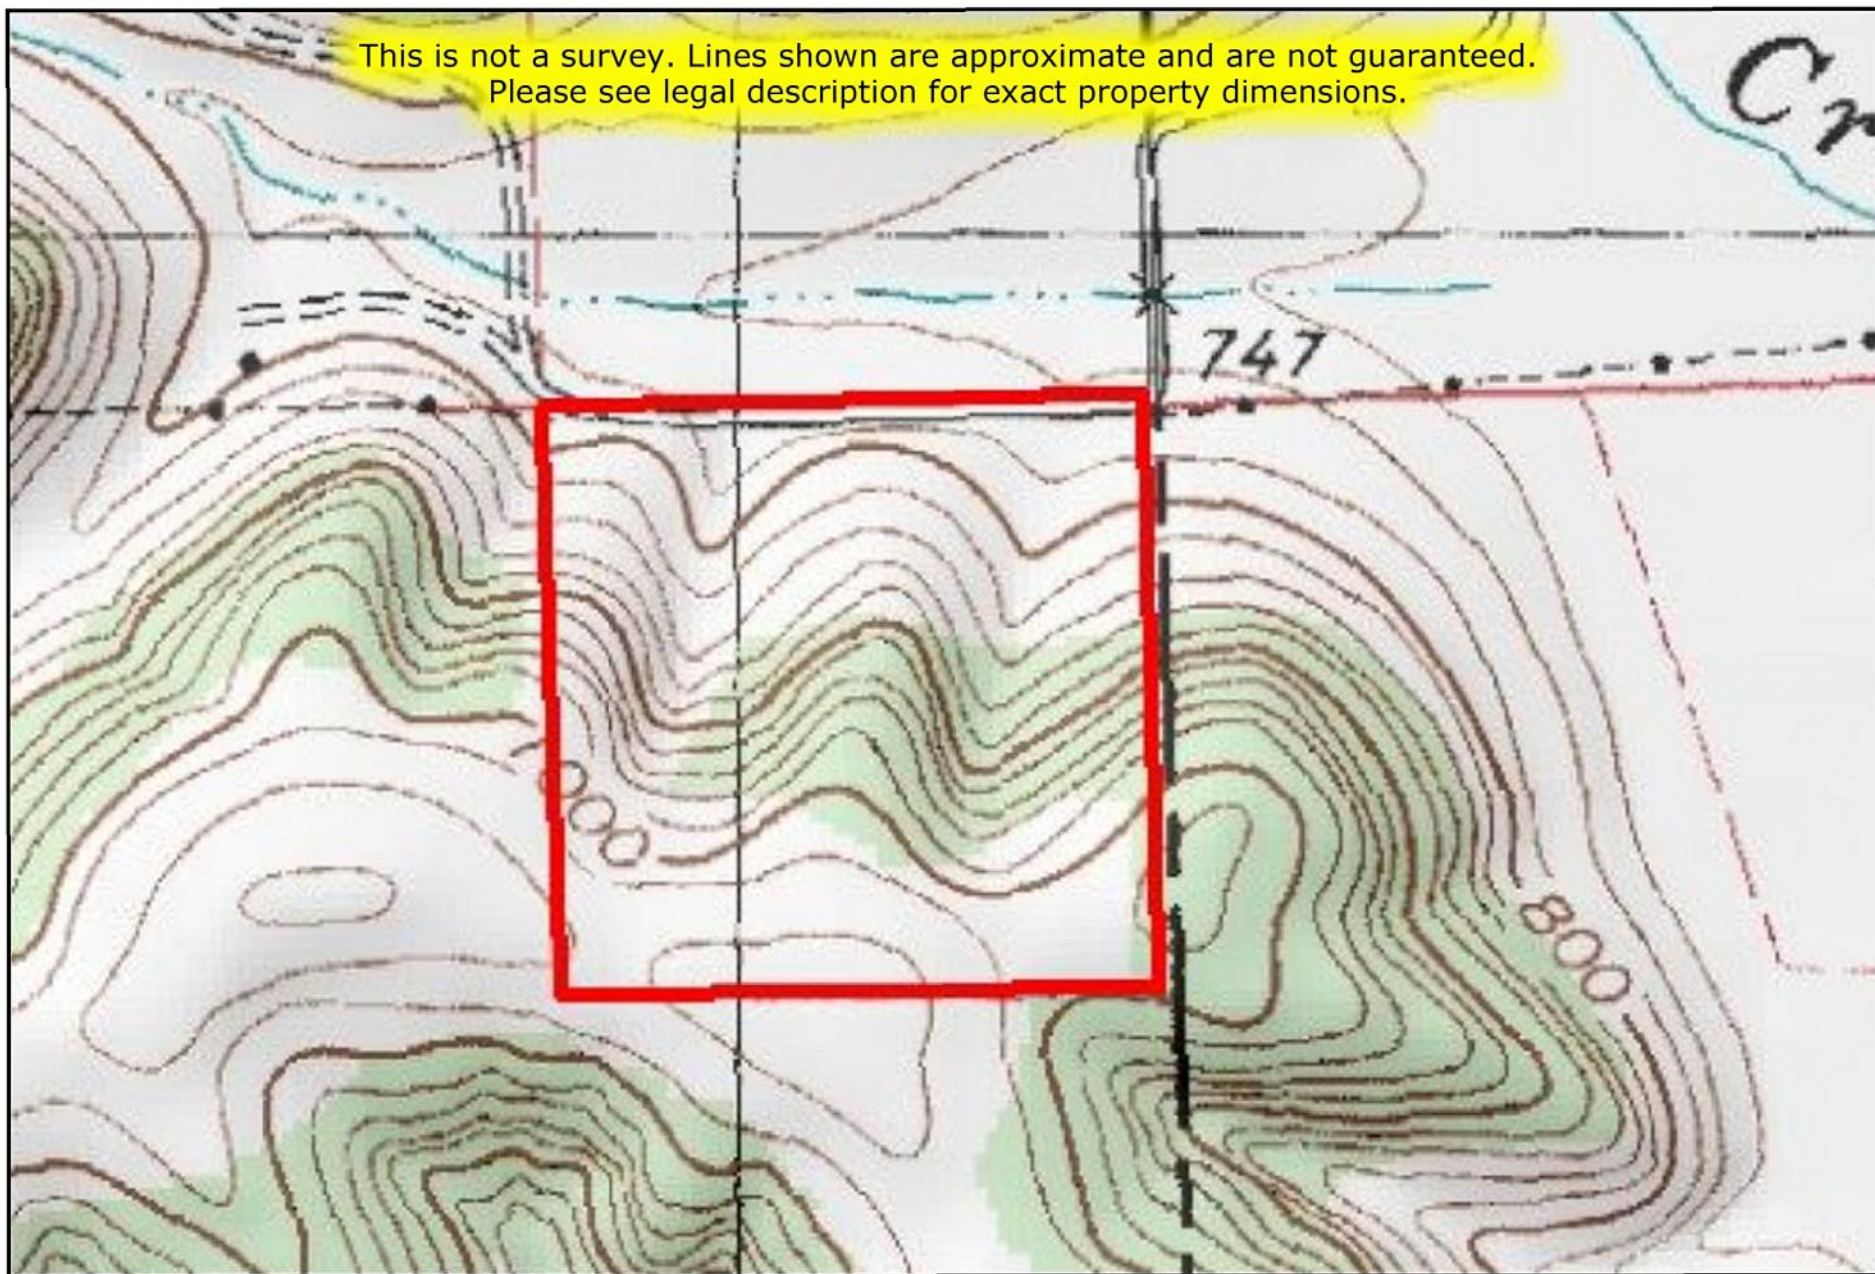

40.43+/- acres @ 40265 Morgan Dr, Soldiers Grove WI

This is not a survey. Lines shown are approximate and are not guaranteed.  
Please see legal description for exact property dimensions.

Universal Transverse Mercator (UTM) Projection Zone 15  
North American Datum of 1983

Magnetic declination of 1E at center of map  
on March 17, 2011