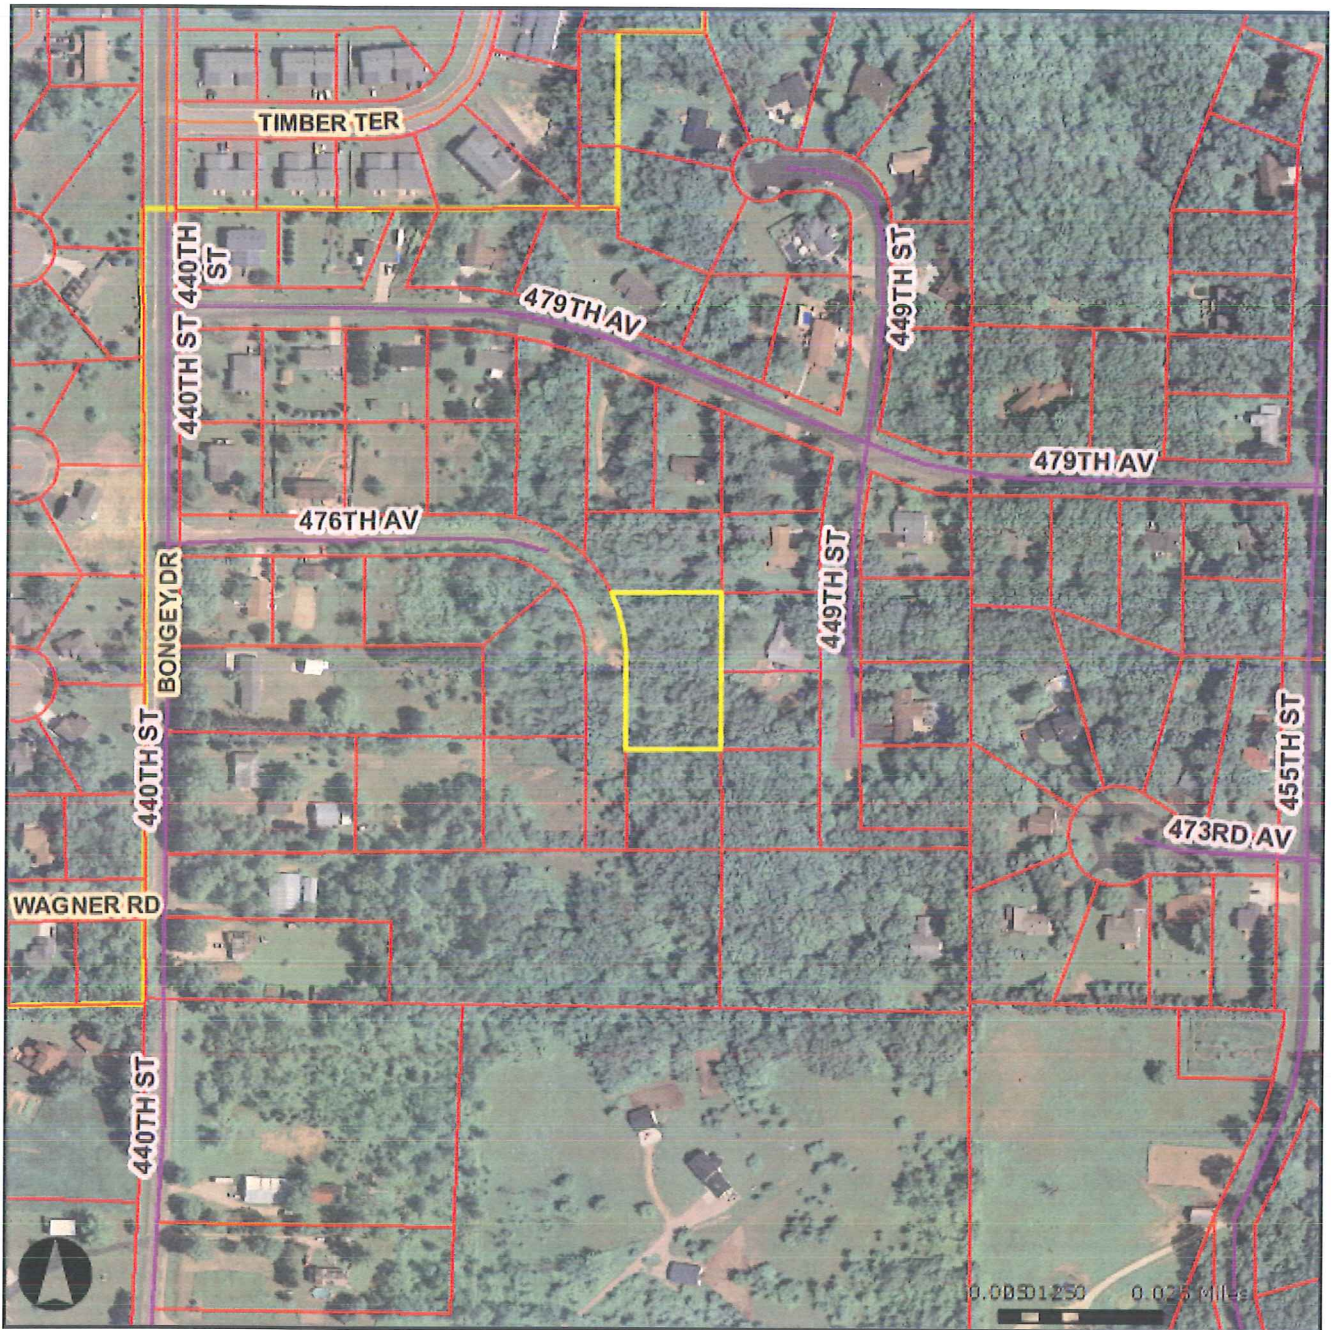

Dunn Co GIS

DISCLAIMER OF LIABILITY

The information depicted on this map is a compilation of public record information including aerial photography and other base maps. No warranty is made, express or implied, as to the accuracy of the information used. The data layers are a representation of current data to the best of our knowledge and may contain errors. It is not a legally recorded map and cannot be substituted for field-verified information. Map may be reproduced with permission of the Dunn County Administrative Coordinators Office. Errors should be reported to the GIS Division, 800 Wilson Ave, Menomonie WI 54751. Phone (715) 231-6505.