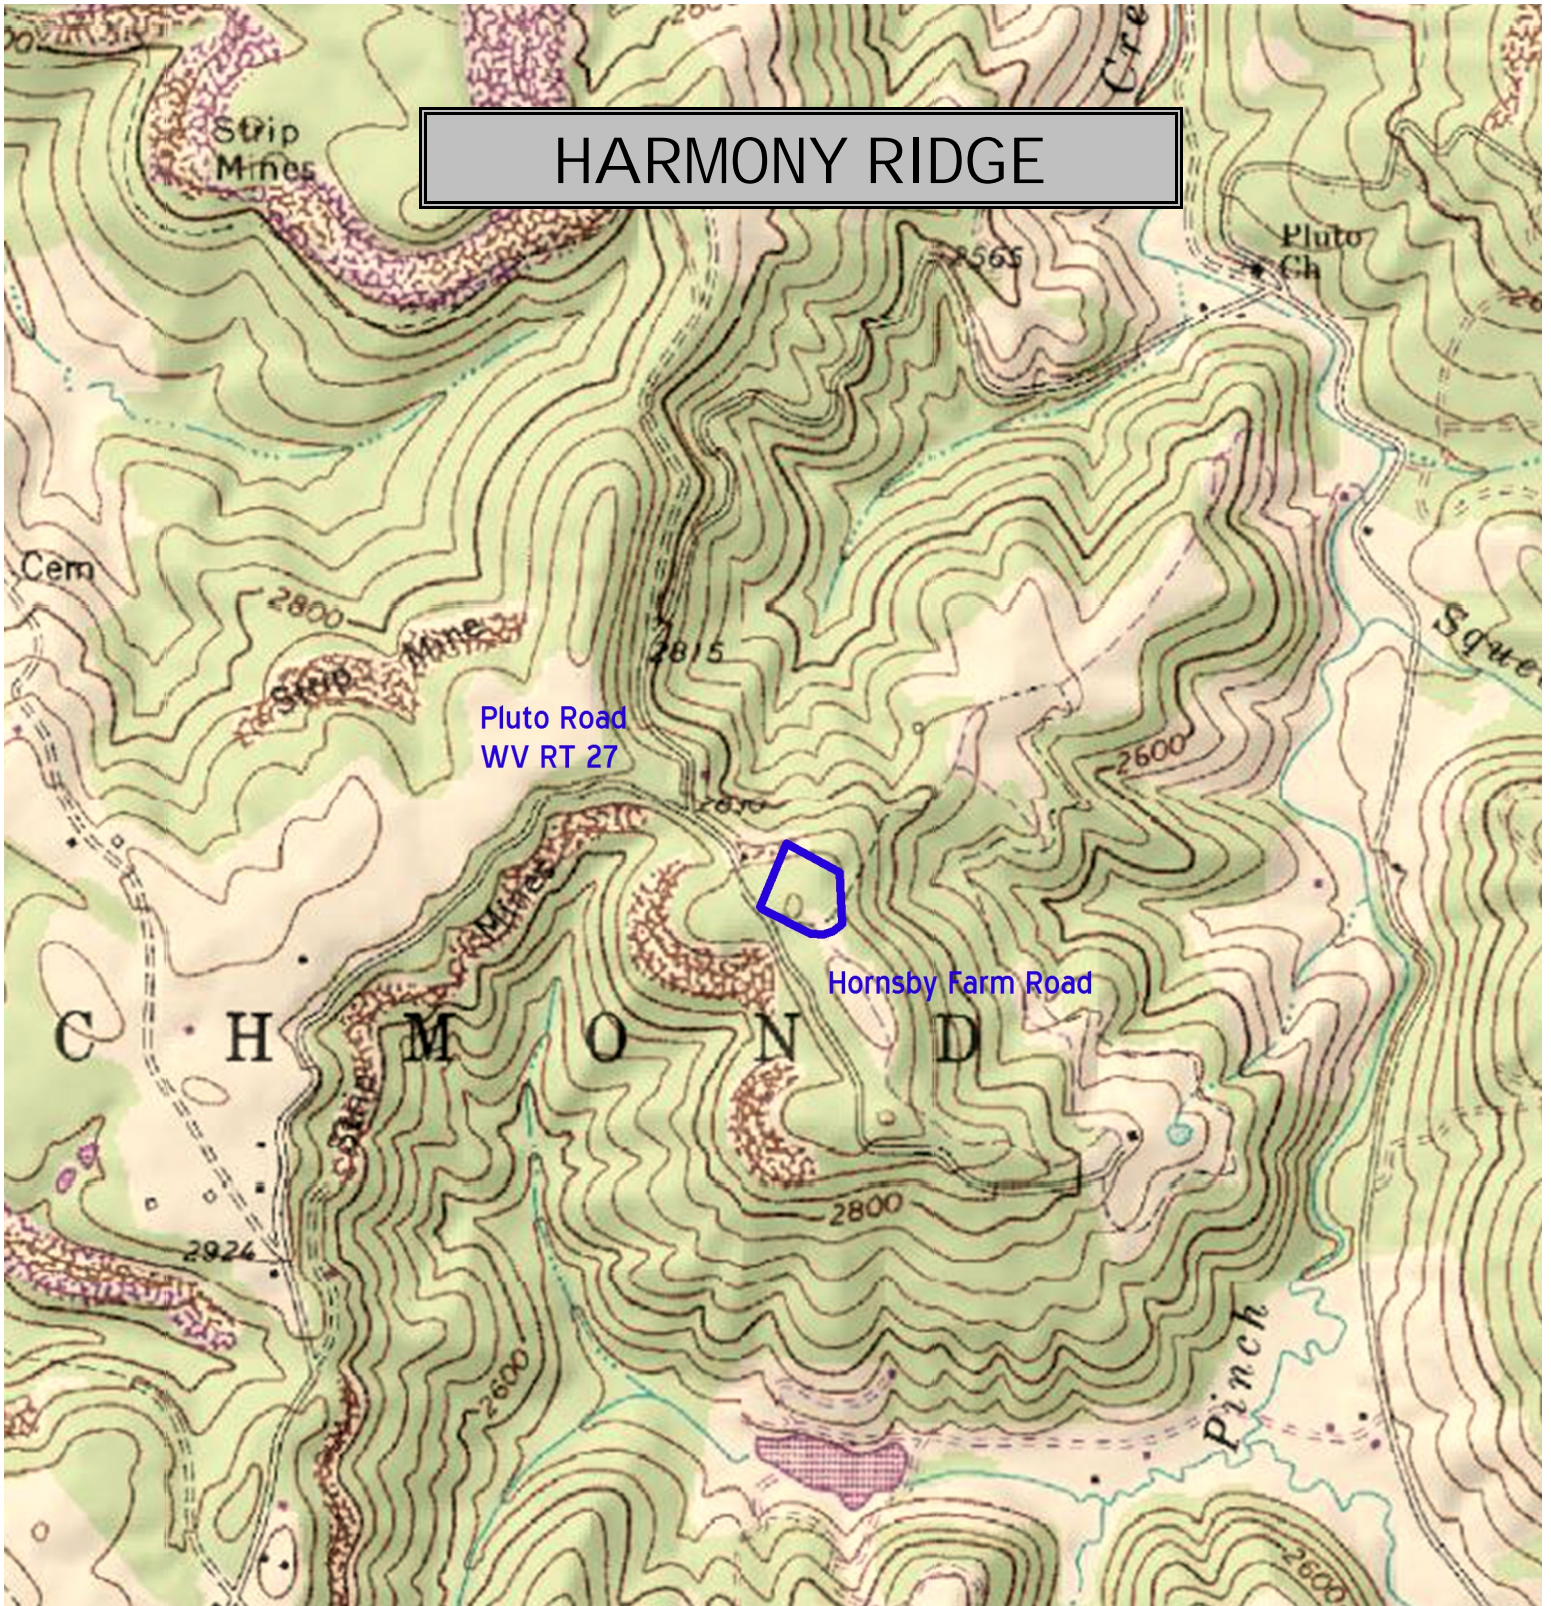

# HARMONY RIDGE

**HARMONY RIDGE**  
RALEIGH COUNTY, WEST VIRGINIA  
ELEV. 2900' +/-; LAT 37.727392N; LON 81.017580W (NAD83) This map is for general location purposes only. Consult a licensed surveyor for exact boundary and acreage information.