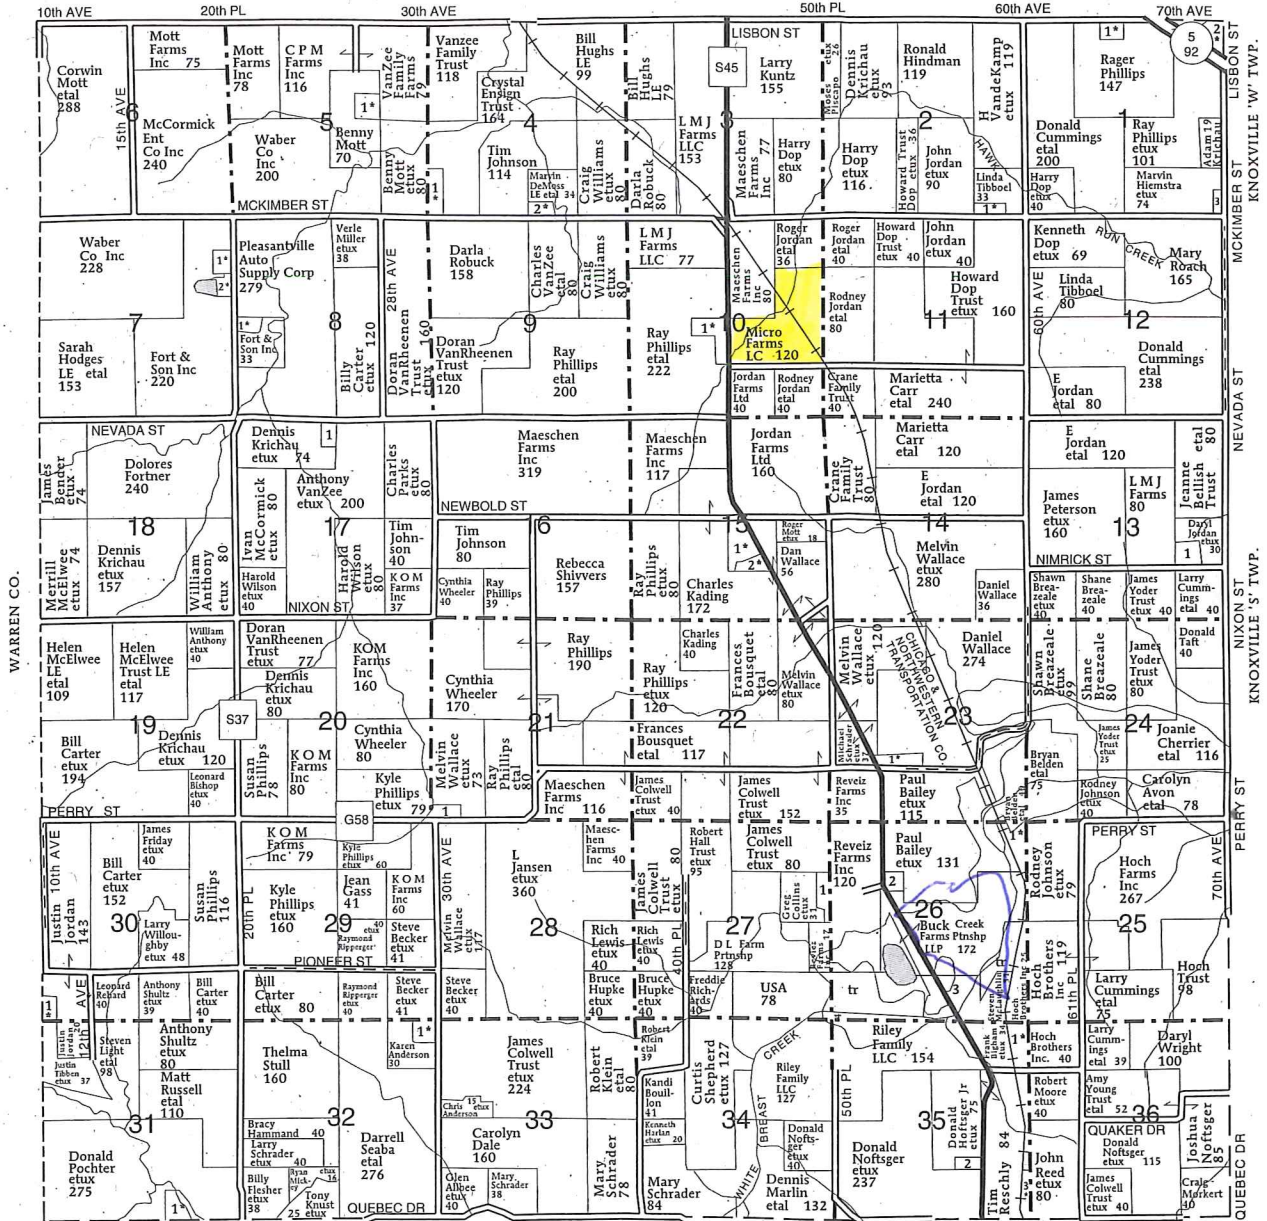

Who Says...Nothing Is Free Anymore?

Receive a "free" County Plat and Directory just for reviewing your township directory map for correct information. (The Free book may be of any county in any state printed by FHP for that year.)
Contact FHP UPDATING DEPARTMENT AT 800-685-7432-EXT. 2605
Or email: camille.knowles@farmandhomepublishers.com

T-75-N

FRANKLIN PLAT

R-21-W

(Landowners)

PLEASANT GROVE 'S' TWP.

FRANKLIN TOWNSHIP

SECTION 1

1. Krichau, Dennis 7
2. Steckler, Dean 13
3. Hiemstra, Kevin 5

SECTION 2

1. Tibboel, Teryl 7

SECTION 4

1. McMahon, Tommy 10

SECTION 5

1. Mott, Corwin 10

SECTION 7

1. Hyde, Donald 8
2. Hagen, Gary 10

SECTION 8

1. Miller, Jeffrey 7

SECTION 10

1. Jordan, Jeffrey 15

SECTION 13

1. Harrington, Jolene 10

SECTION 15

1. Bacon, Daniel 17
2. Cooper, William 5

SECTION 17

1. McCormick, Jeremy 5

SECTION 21

1. Wallace, William 6

SECTION 23

1. Schrader, Thomas 12

SECTION 26

SECTION 27

1. Collins, Rata 9

SECTION 30

1. Tibben, Justin 5

SECTION 31

1. Schurman, Frank 11

SECTION 32

1. Becker, Steve 10

SECTION 35

1. Bingham, Darren 13
2. Nolte II, William 5
3. Reed, John 7