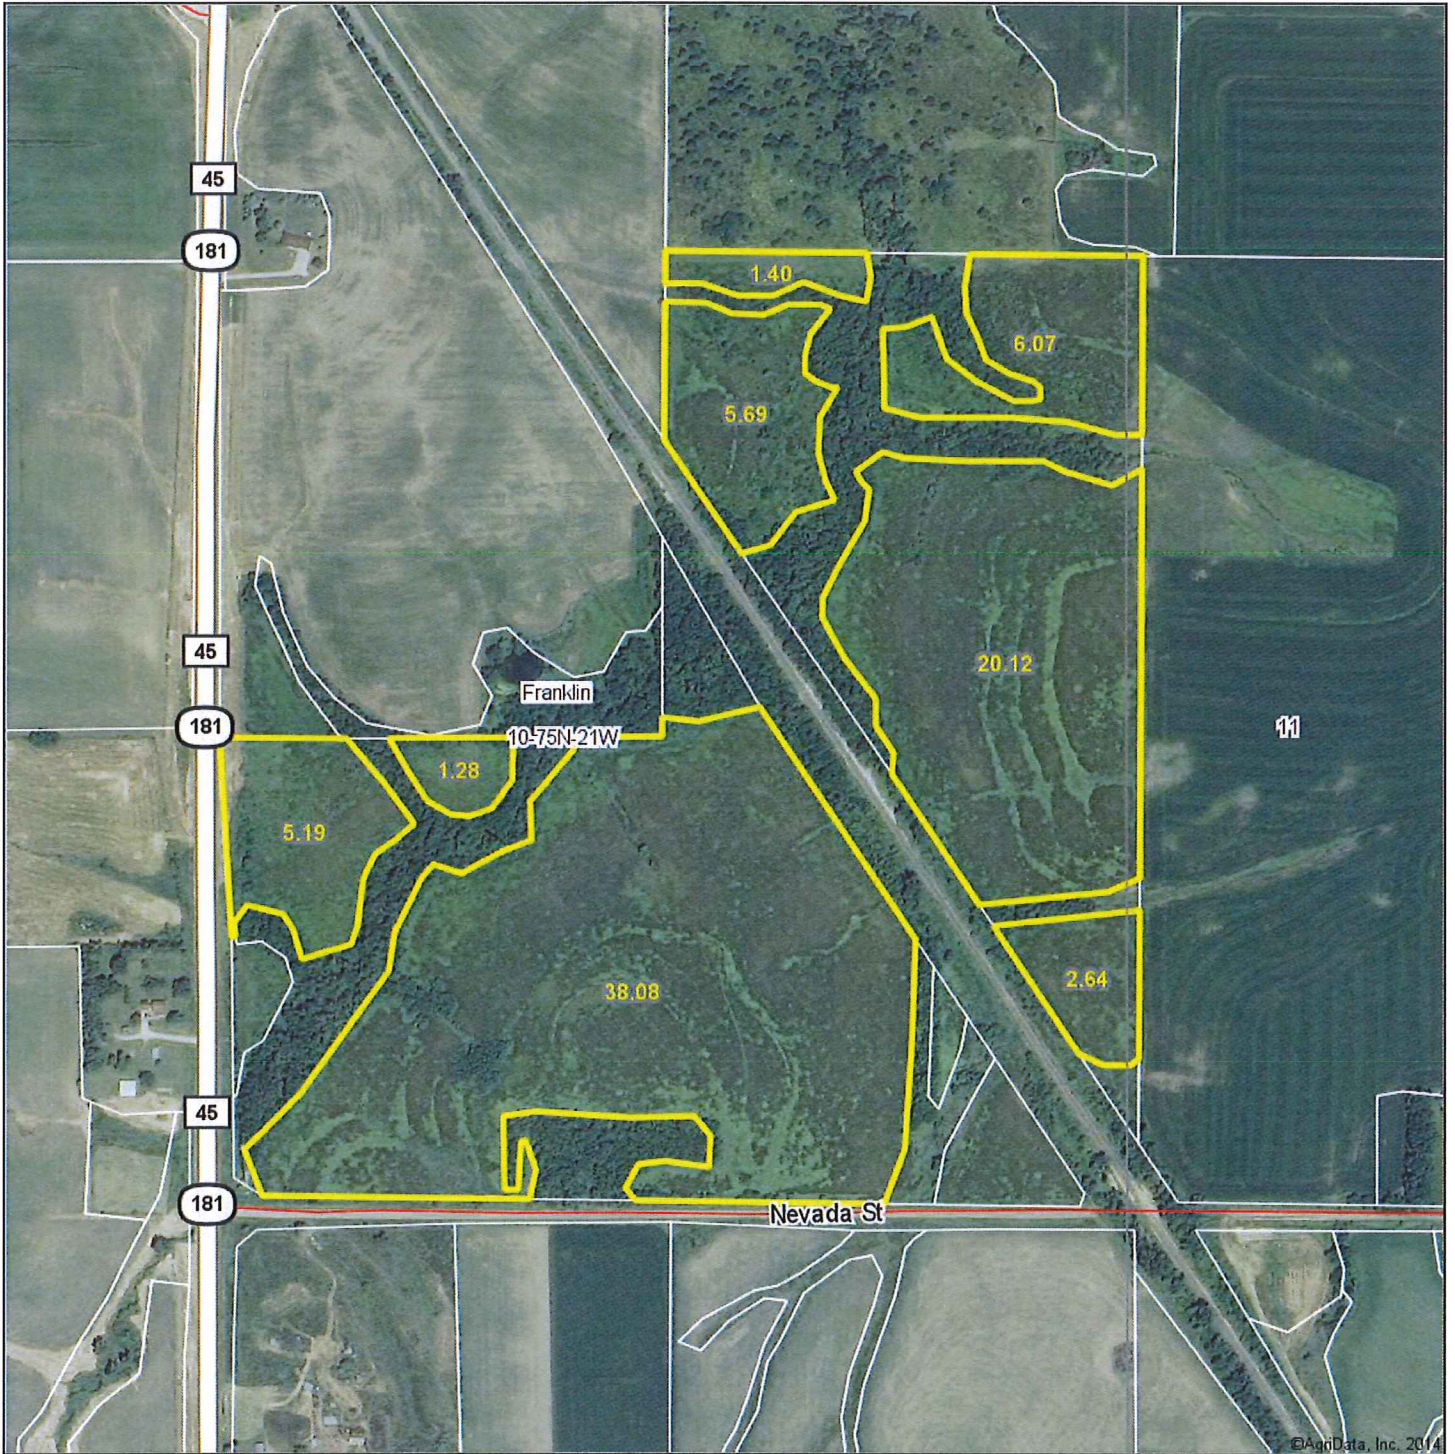

Aerial Map

map center: 41° 18' 48.23, 93° 15' 23.73

scale: 6600

8/13/2014

Maps Provided By:

10-75N-21W
Marion County
Iowa