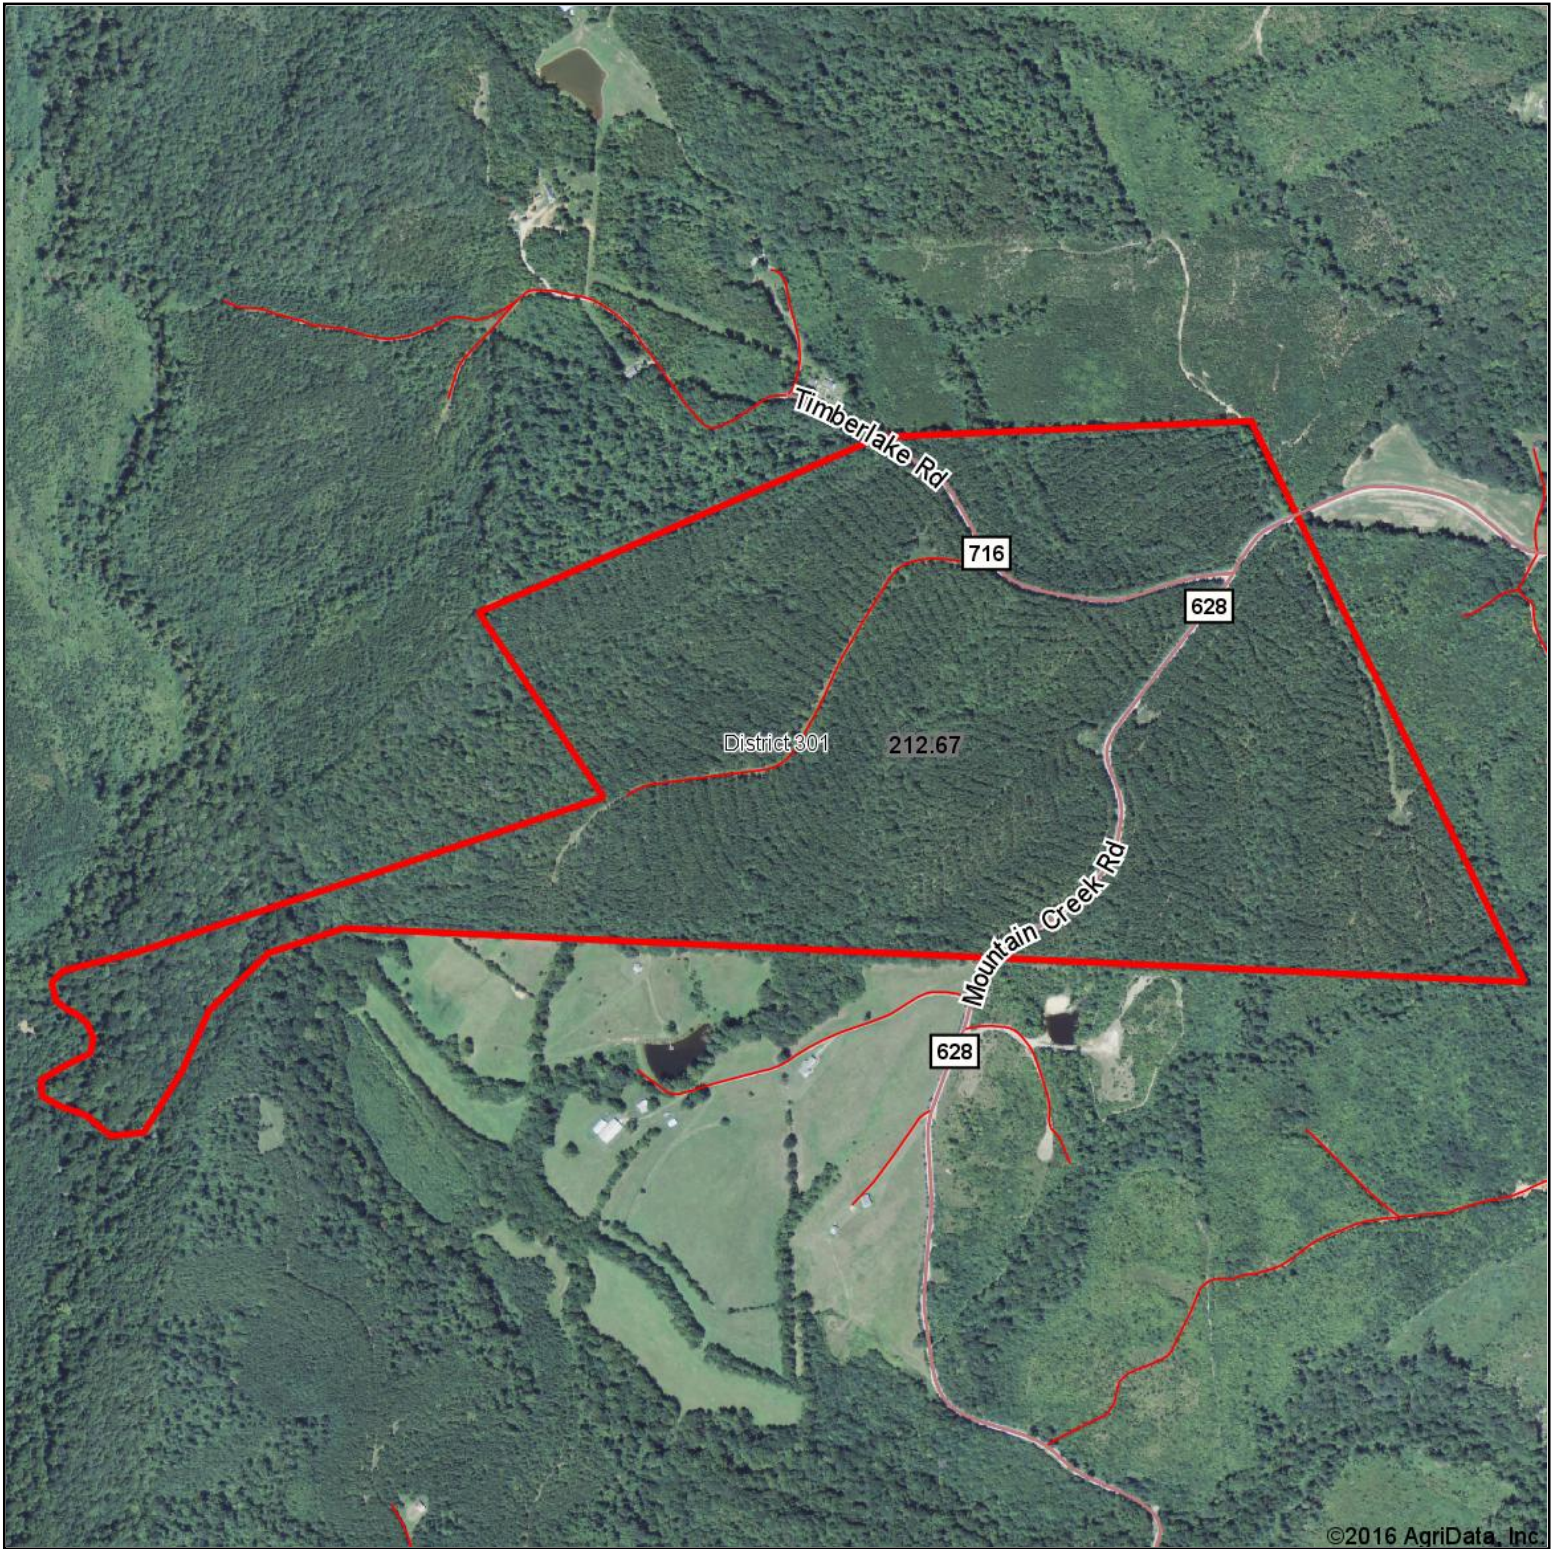

Aerial Map

©2016 AgriData, Inc.

map center: 37° 12' 7.99, 78° 22' 36.93

Maps Provided By:

© AgriData, Inc. 2016 www.AgriDataInc.com

Prince Edward County
Virginia

2/1/2016