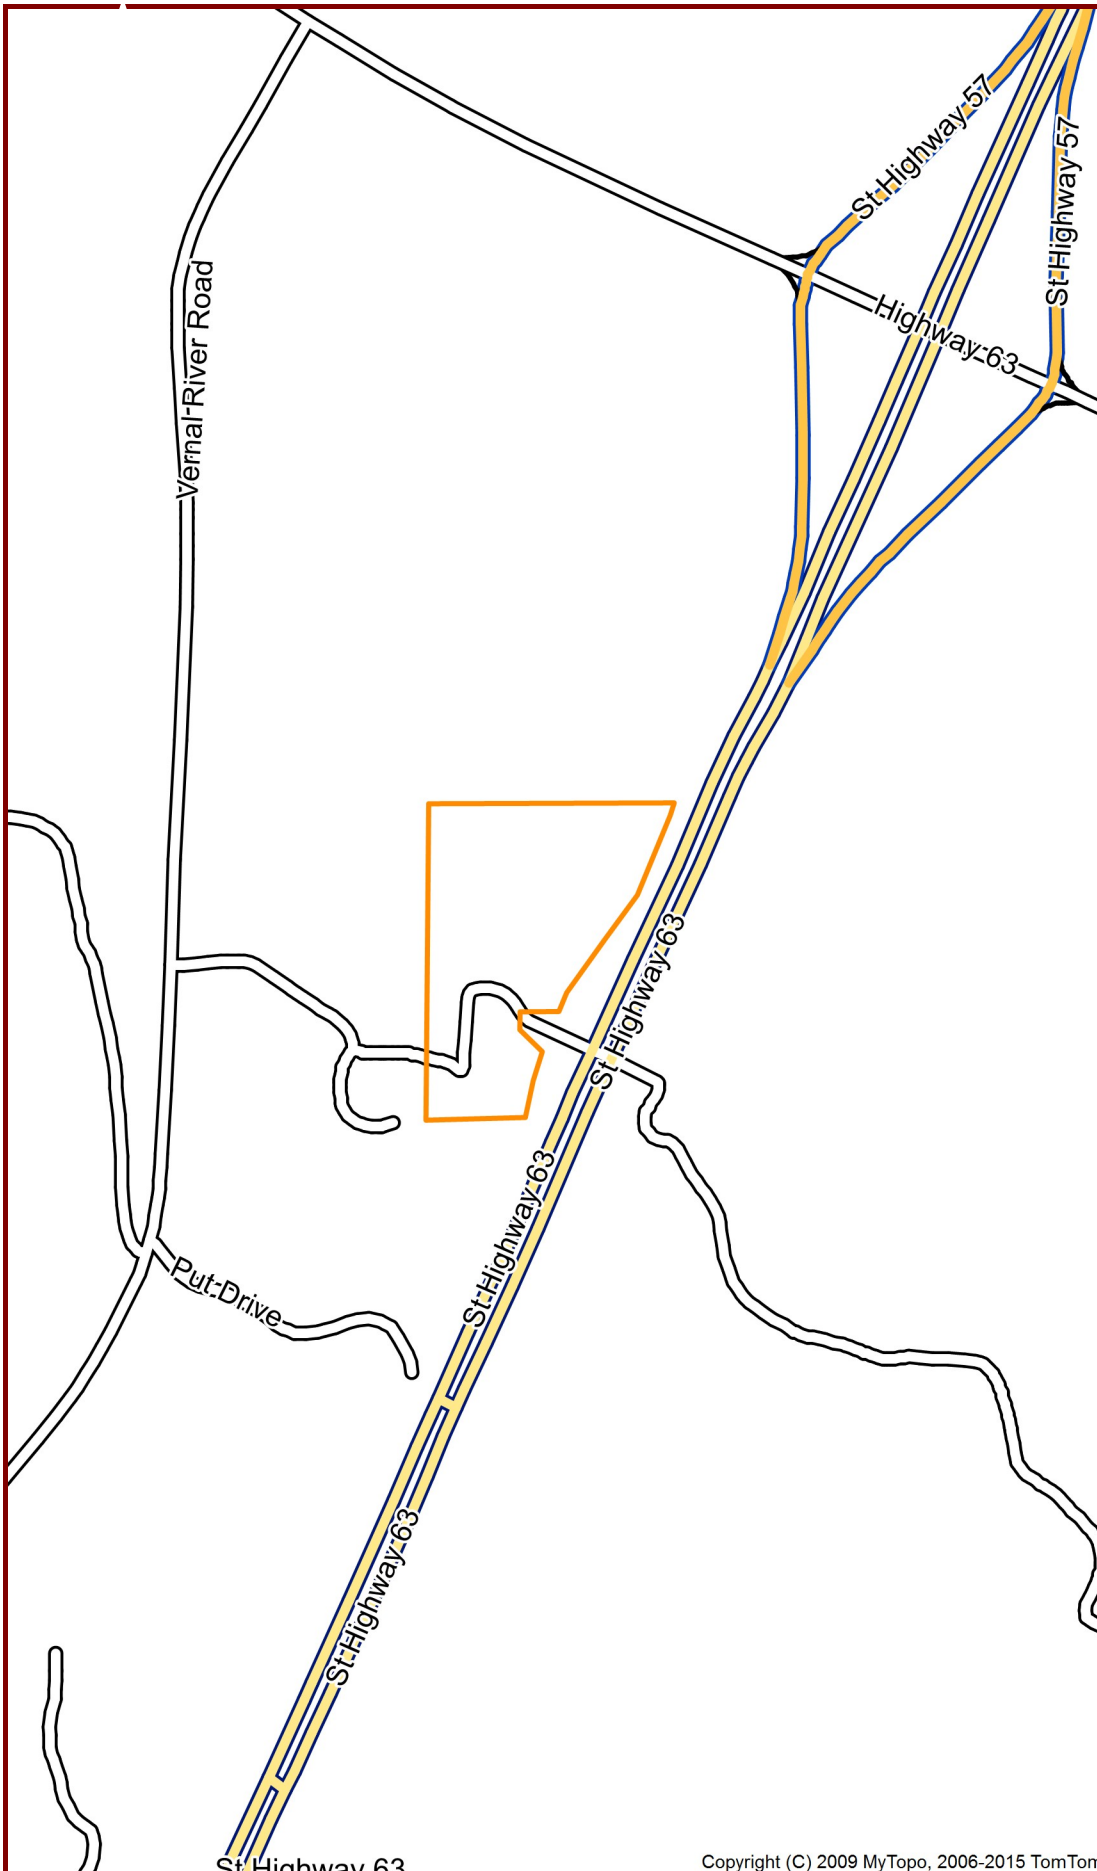

Greene County

ID# GR17

17 +/- Acres
Greene County, MS

031° 07' 12.6430" N,
088° 30' 58.3931" W

601.477.3014
info@walleyforestry.com

Map Scale: 1:10,000

Please Note: While all information is deemed reliable, none is guaranteed.

Copyright (C) 2009 MyTopo, 2006-2015 TomTom