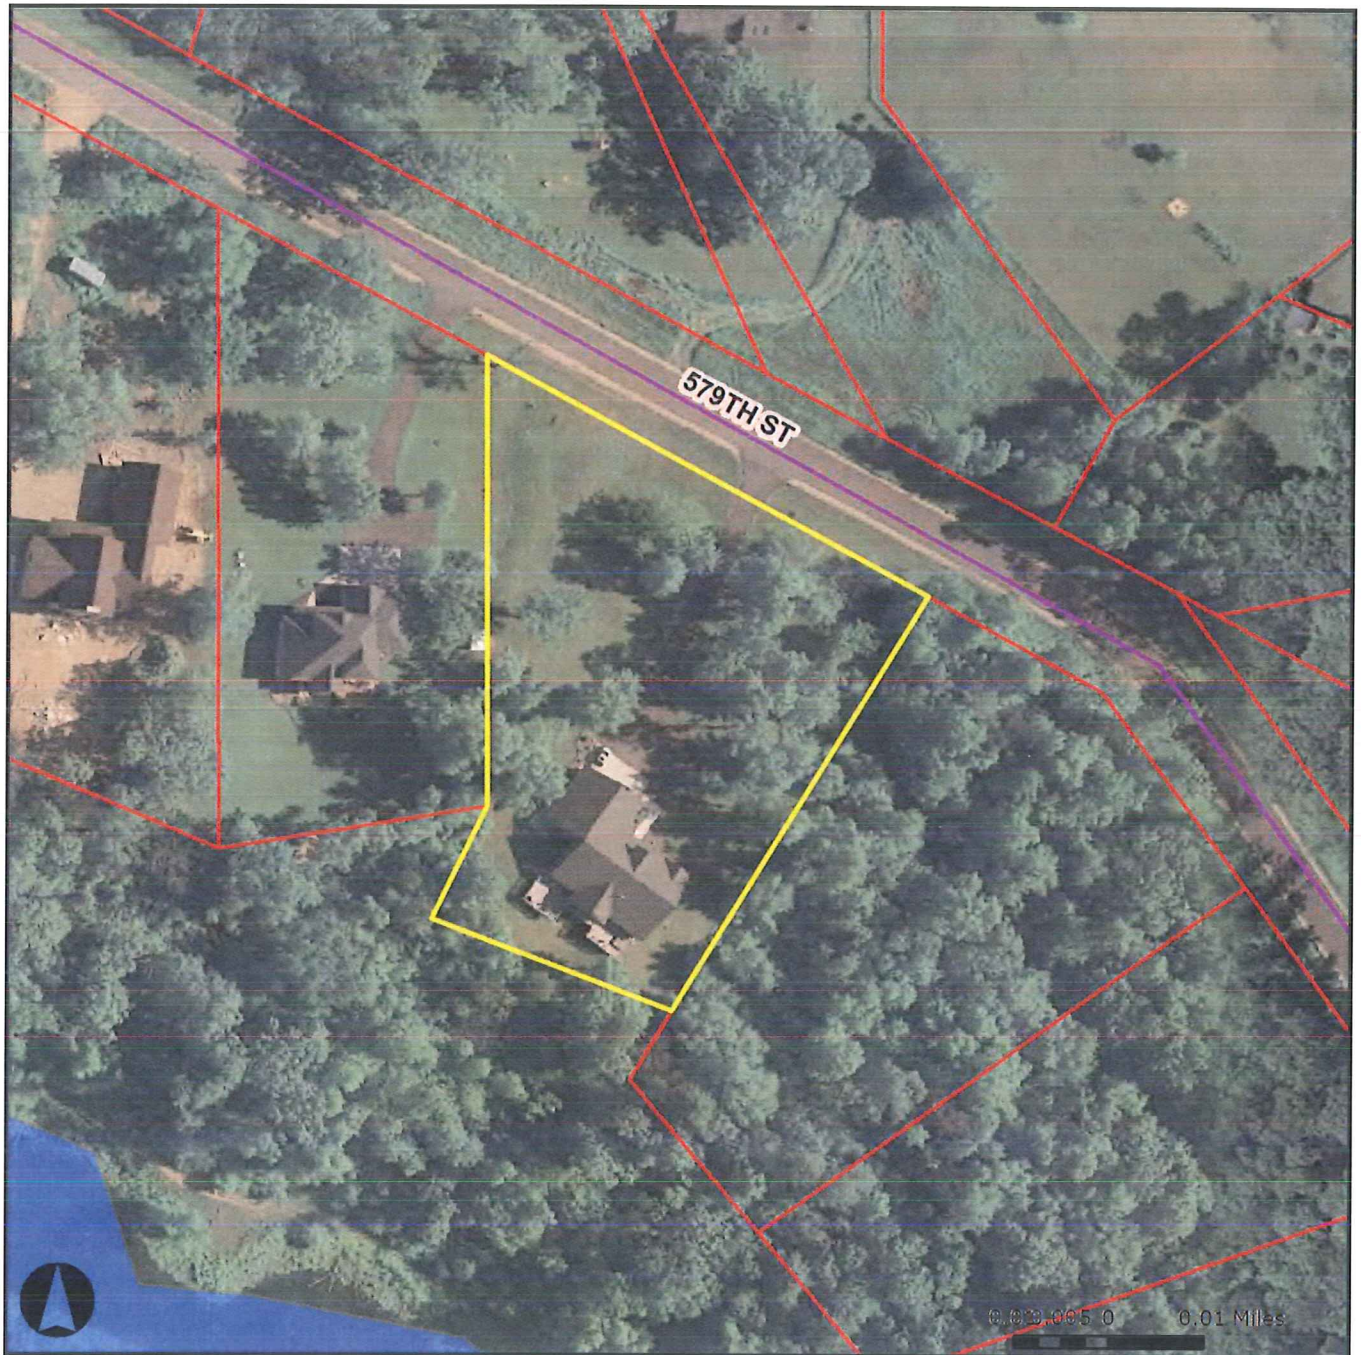

# Dunn Co GIS

## DISCLAIMER OF LIABILITY

The information depicted on this map is a compilation of public record information including aerial photography and other base maps. No warranty is made, express or implied, as to the accuracy of the information used. The data layers are a representation of current data to the best of our knowledge and may contain errors. It is not a legally recorded map and cannot be substituted for field-verified information. Map may be reproduced with permission of the Dunn County Administrative Coordinators Office. Errors should be reported to the GIS Division, 800 Wilson Ave, Menomonie WI 54751. Phone (715) 231-6505.