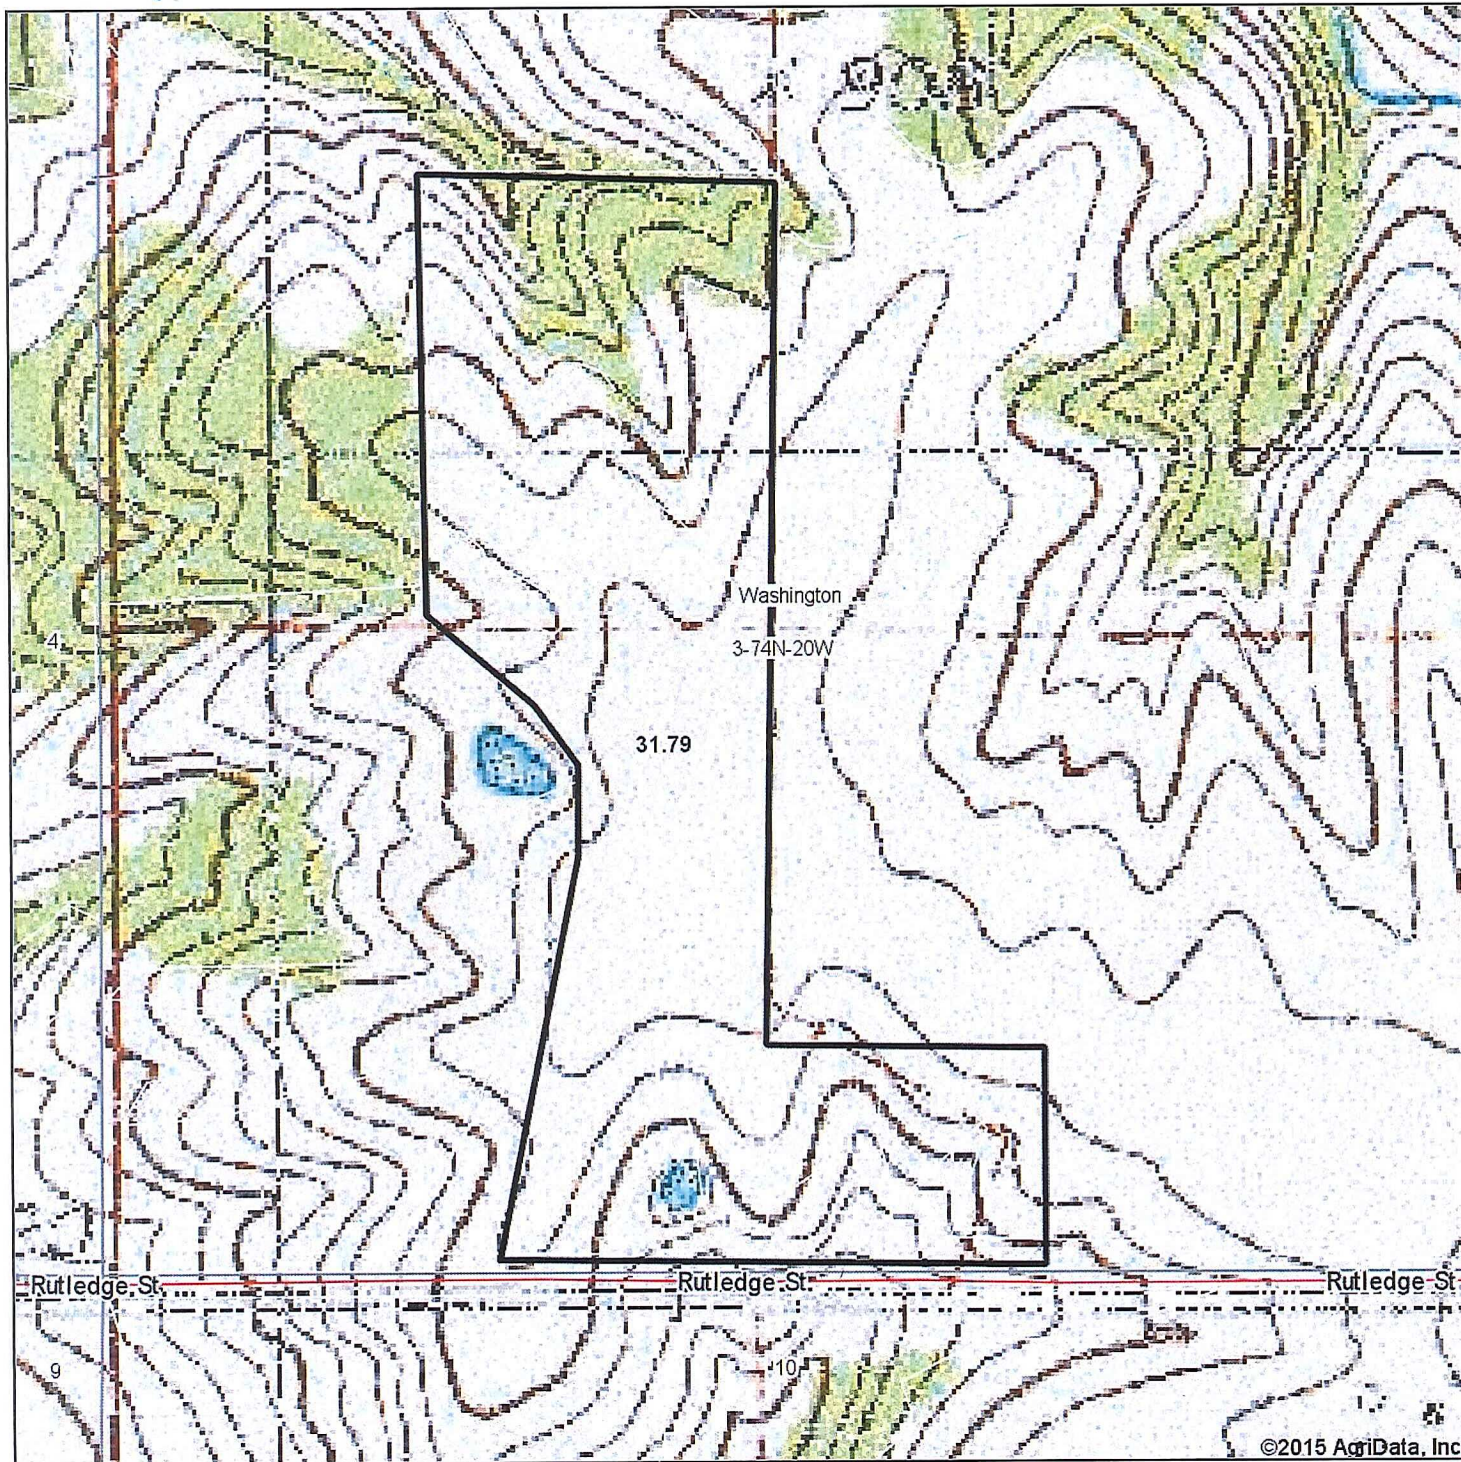

Topography Map

©2015 AgriData, Inc.

Hawkeye Farm Mgmt & Real Estate
United Country Real Estate
22 N Main, Ames, IA Phone: 515-332-7796
Email: hawkeye@ucire.com
On the web: www.ucsia.com www.hawkeyefarm.com

Maps Provided By:
surety
CUSTOMIZED ONLINE MAPPING
© AgriData, Inc. 2014 www.AgriDataInc.com

3-74N-20W
Marion County
Iowa

map center: 41° 14' 11.72, 93° 9' 7.32
scale: 4674

1/27/2015