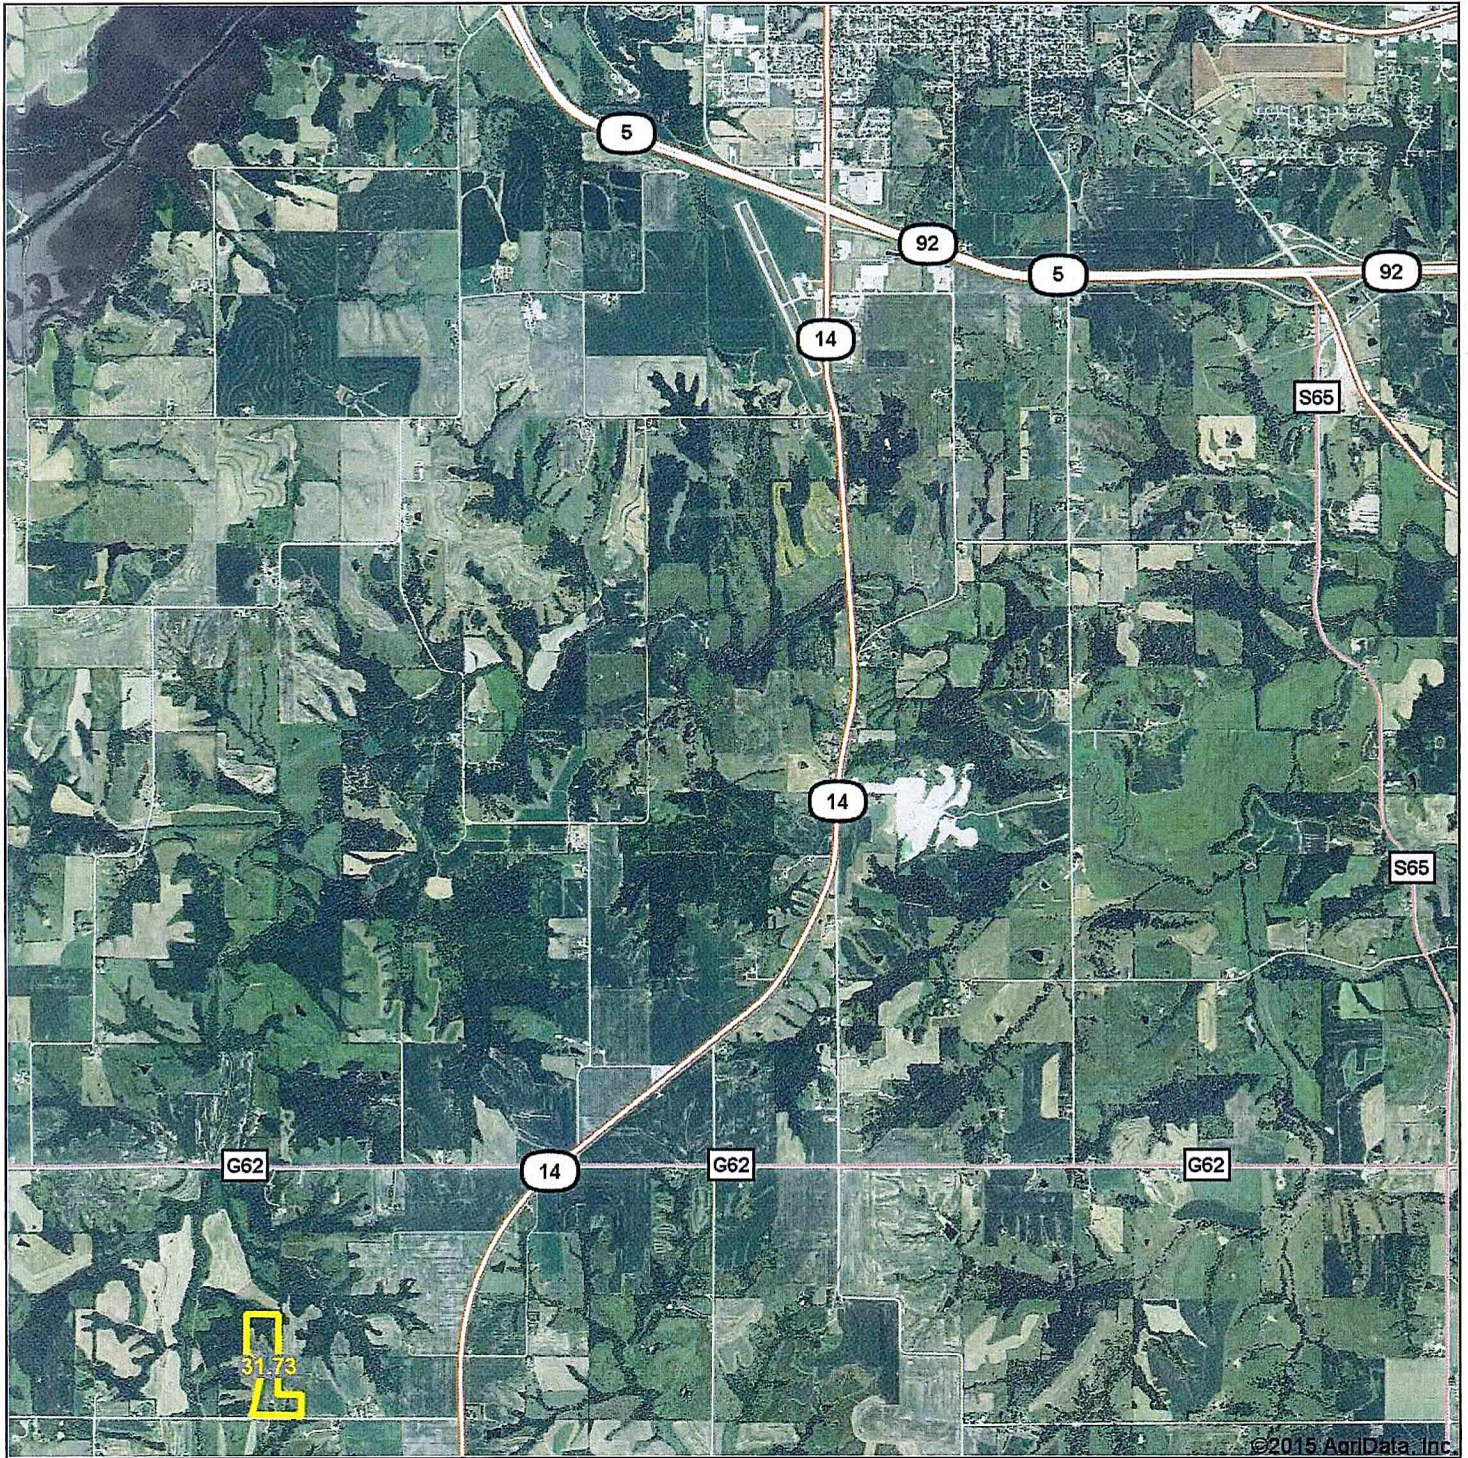

Aerial Map

Hawkeye Farm Mgmt & Real Estate

United Country Real Estate
22 N Main, Albion IA Phone: 641-932-7796
Email: hawkeye@ucioowa.com
On the web: www.ucioowa.com; www.iowawhiteoakfarms.com

Maps Provided By:
surety
CUSTOMIZED ONLINE MAPPING
© AgriData, Inc. 2014 www.AgriDataInc.com

25-75N-20W
Marion County
Iowa

map center: 41° 16' 24.66, 93° 7' 0.9

scale: 50511

1/27/2015