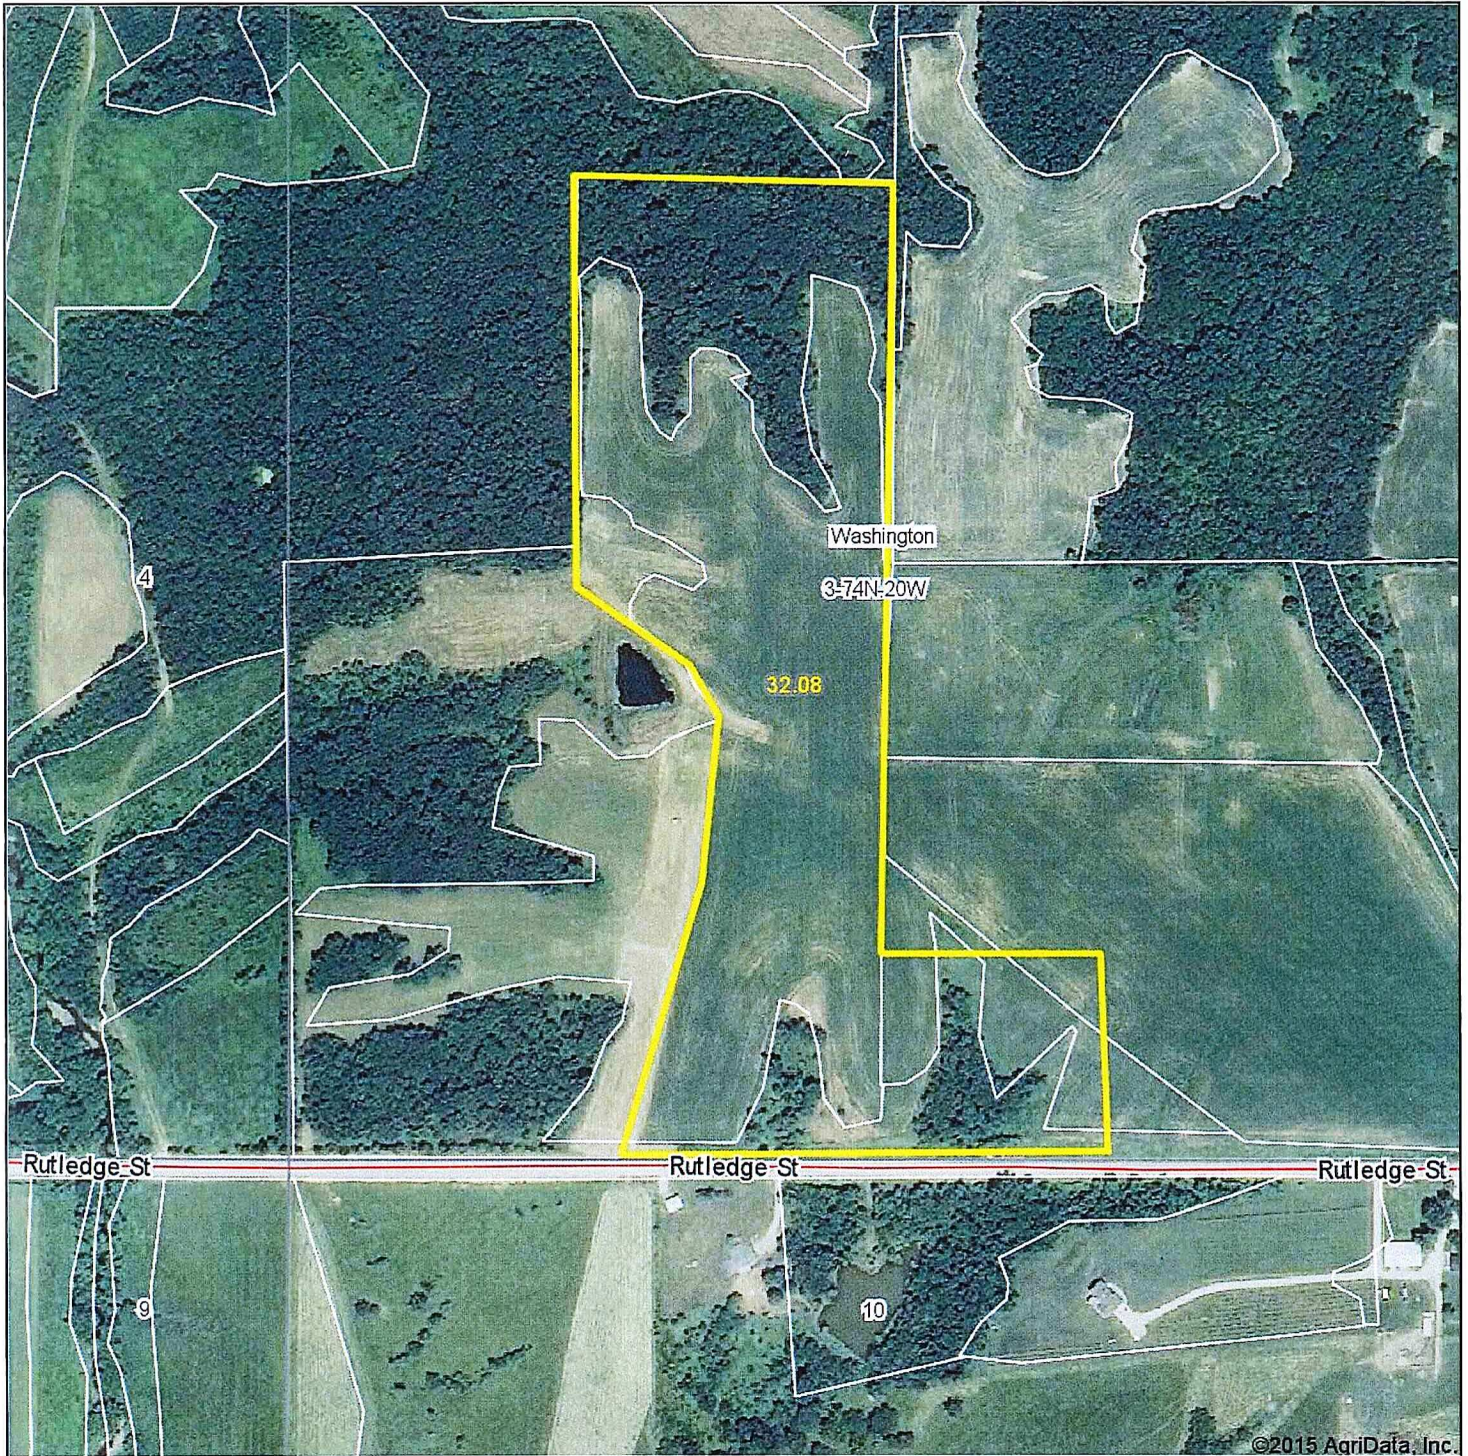

Aerial Map

©2015 AgriData, Inc.

Hawkeye Farm Mgmt & Real Estate

map center: 41° 14' 10.64, 93° 9' 10.89

scale: 5248

Maps Provided By:

3-74N-20W
Marion County
Iowa

1/27/2015