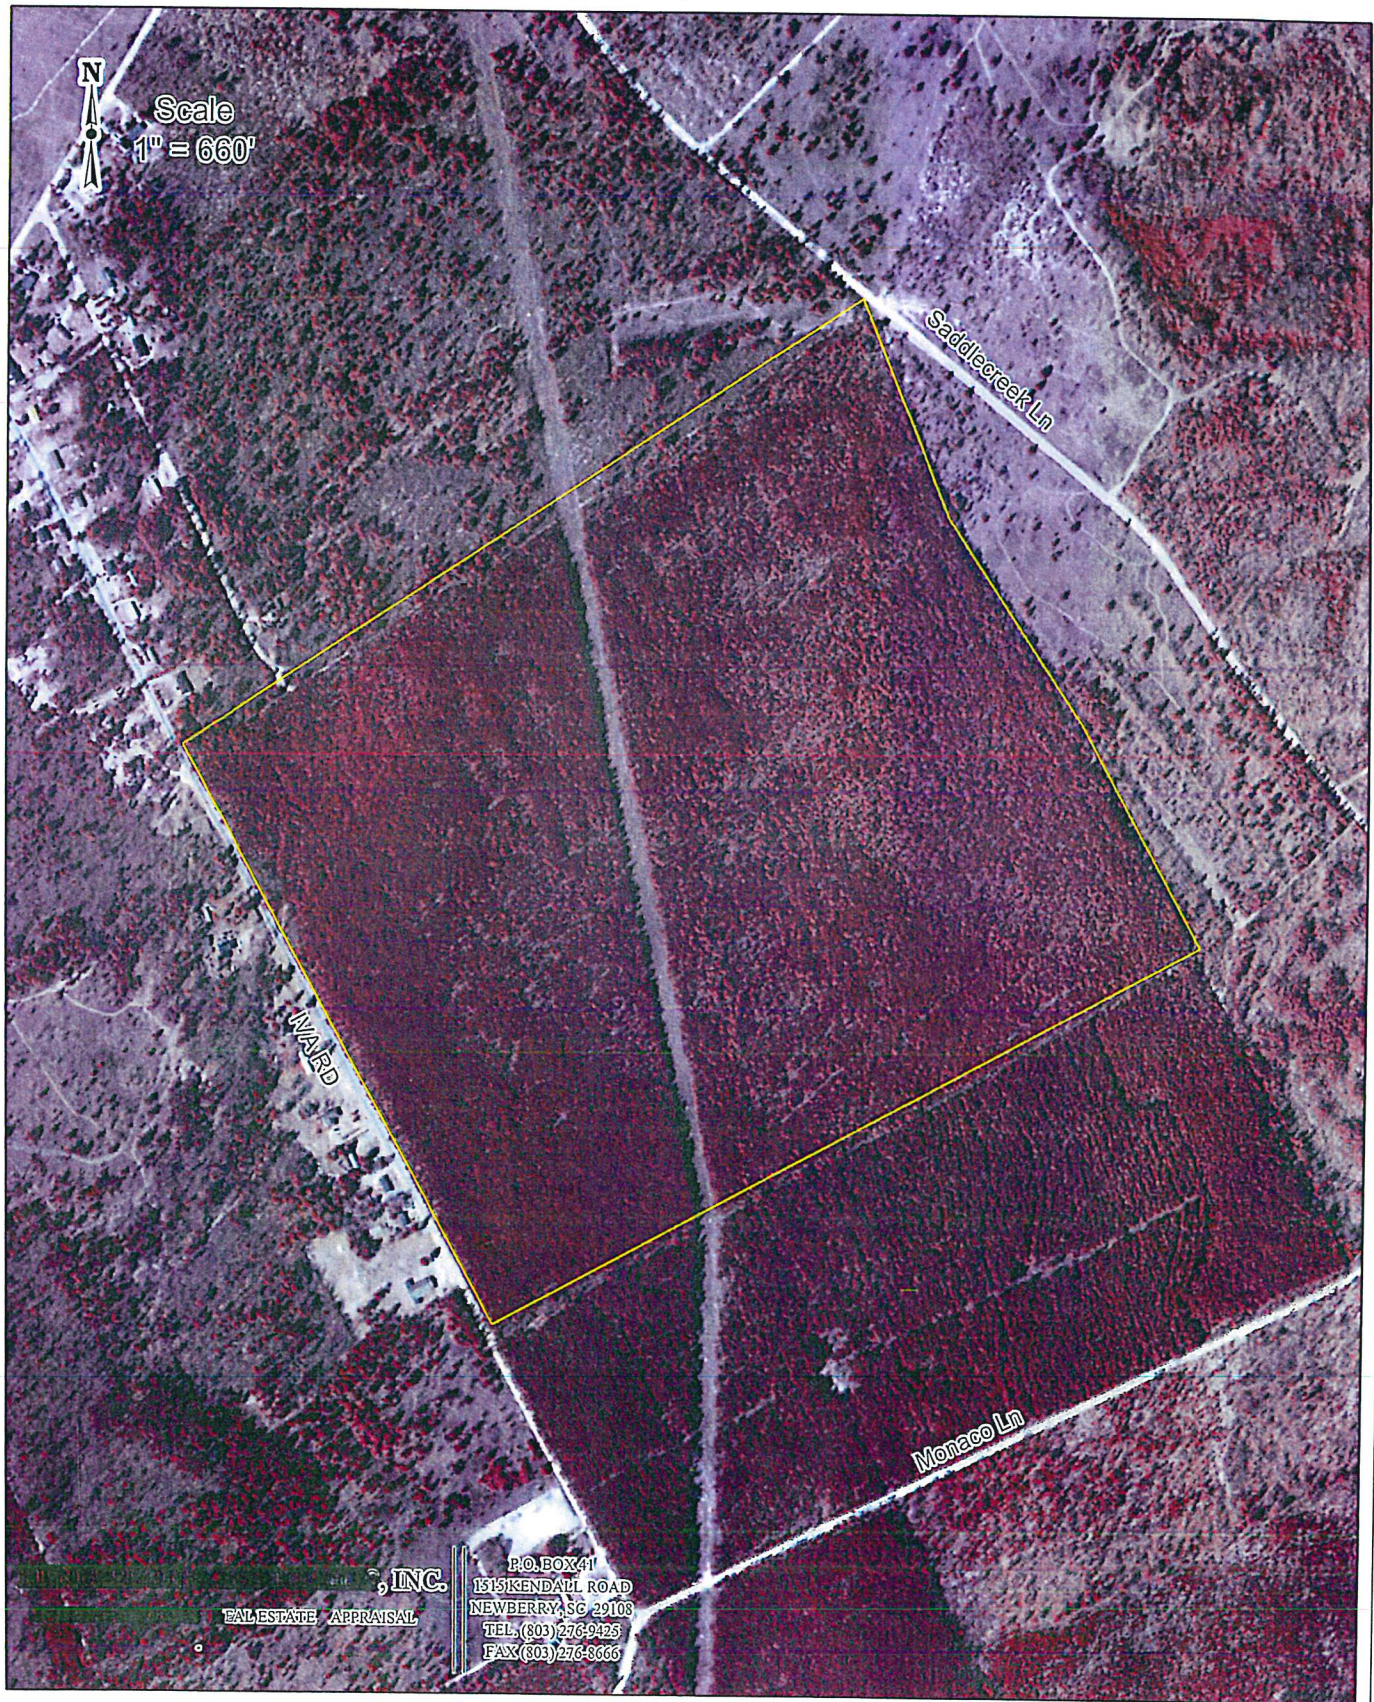

WYMAN BOOZER REALTY CO.

"Cook Tract"

+/- 155.82 Acres

Orangeburg County, South Carolina

Scale
1" = 660'

Saddlecreek Ln

WARD

Monaco Ln