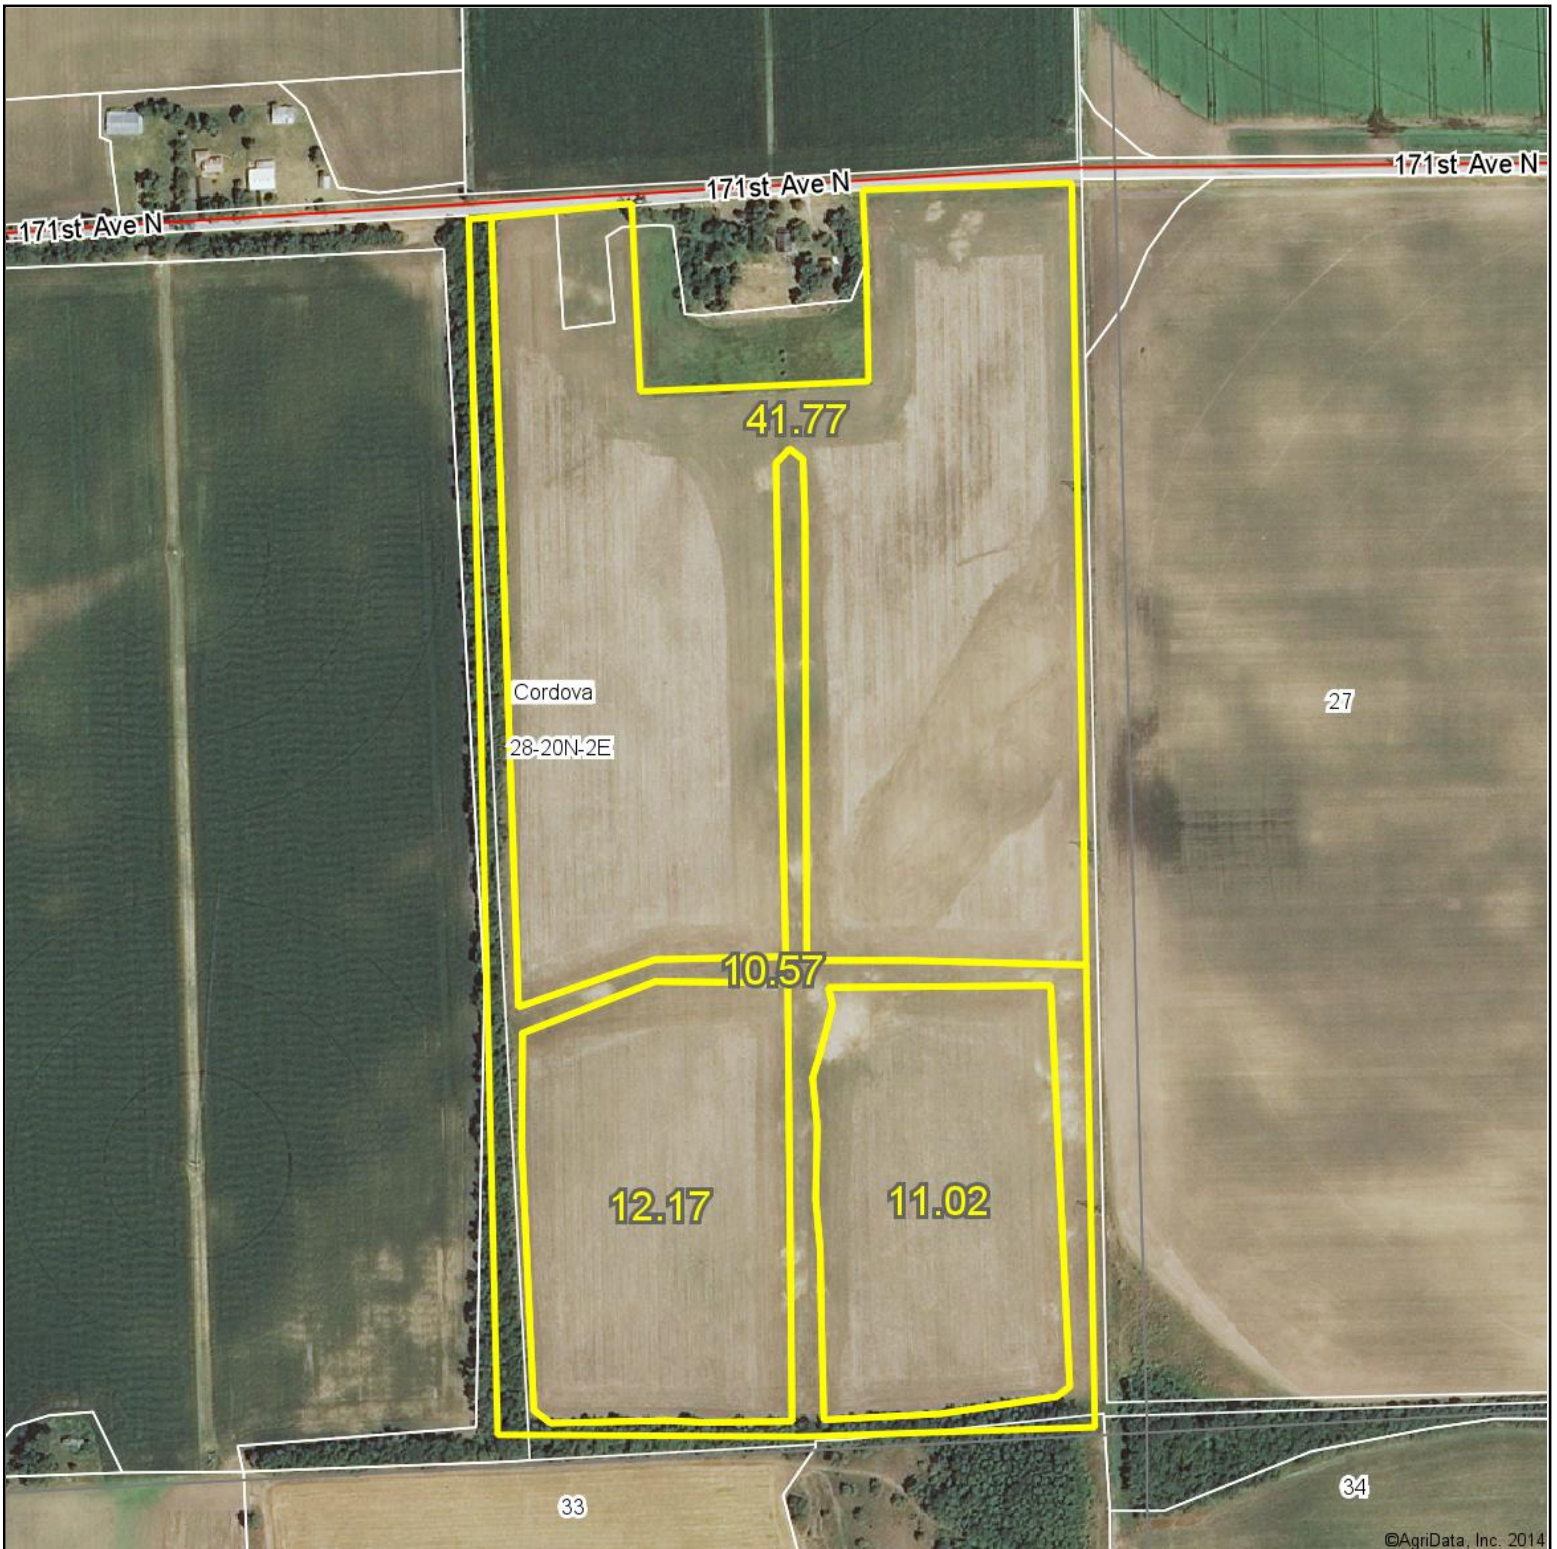

Aerial Map

28-20N-2E
Rock Island County
Illinois

map center: 41° 41' 21.73, 90° 16' 8.6

scale: 5505

9/19/2014