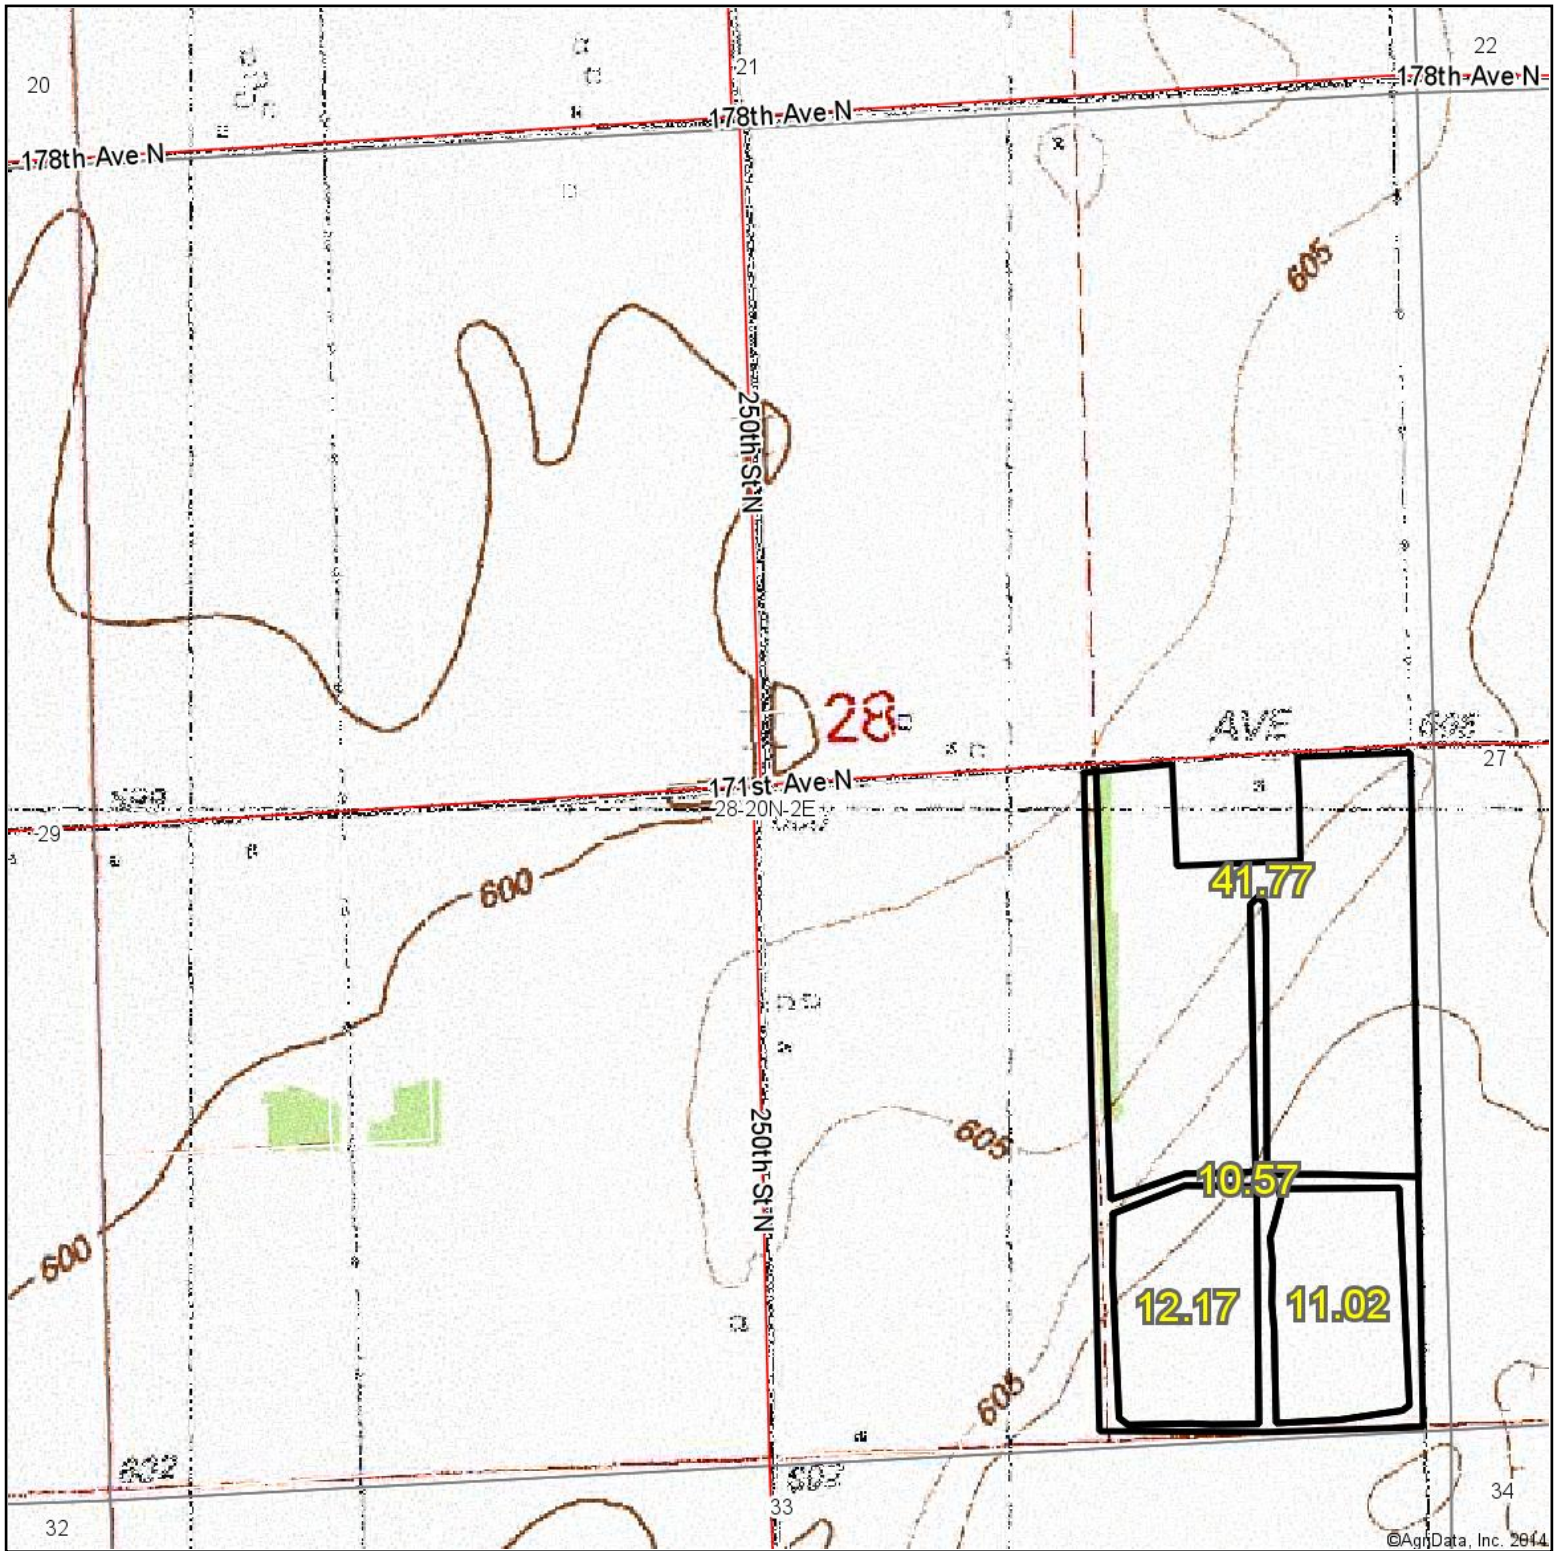

Topography Map

©AgriData, Inc. 2014

Maps Provided By:

© AgriData, Inc. 2014 www.AgriDataInc.com

28-20N-2E
Rock Island County
Illinois

map center: 41° 41' 34.08, 90° 16' 33.02

scale: 10162

9/19/2014