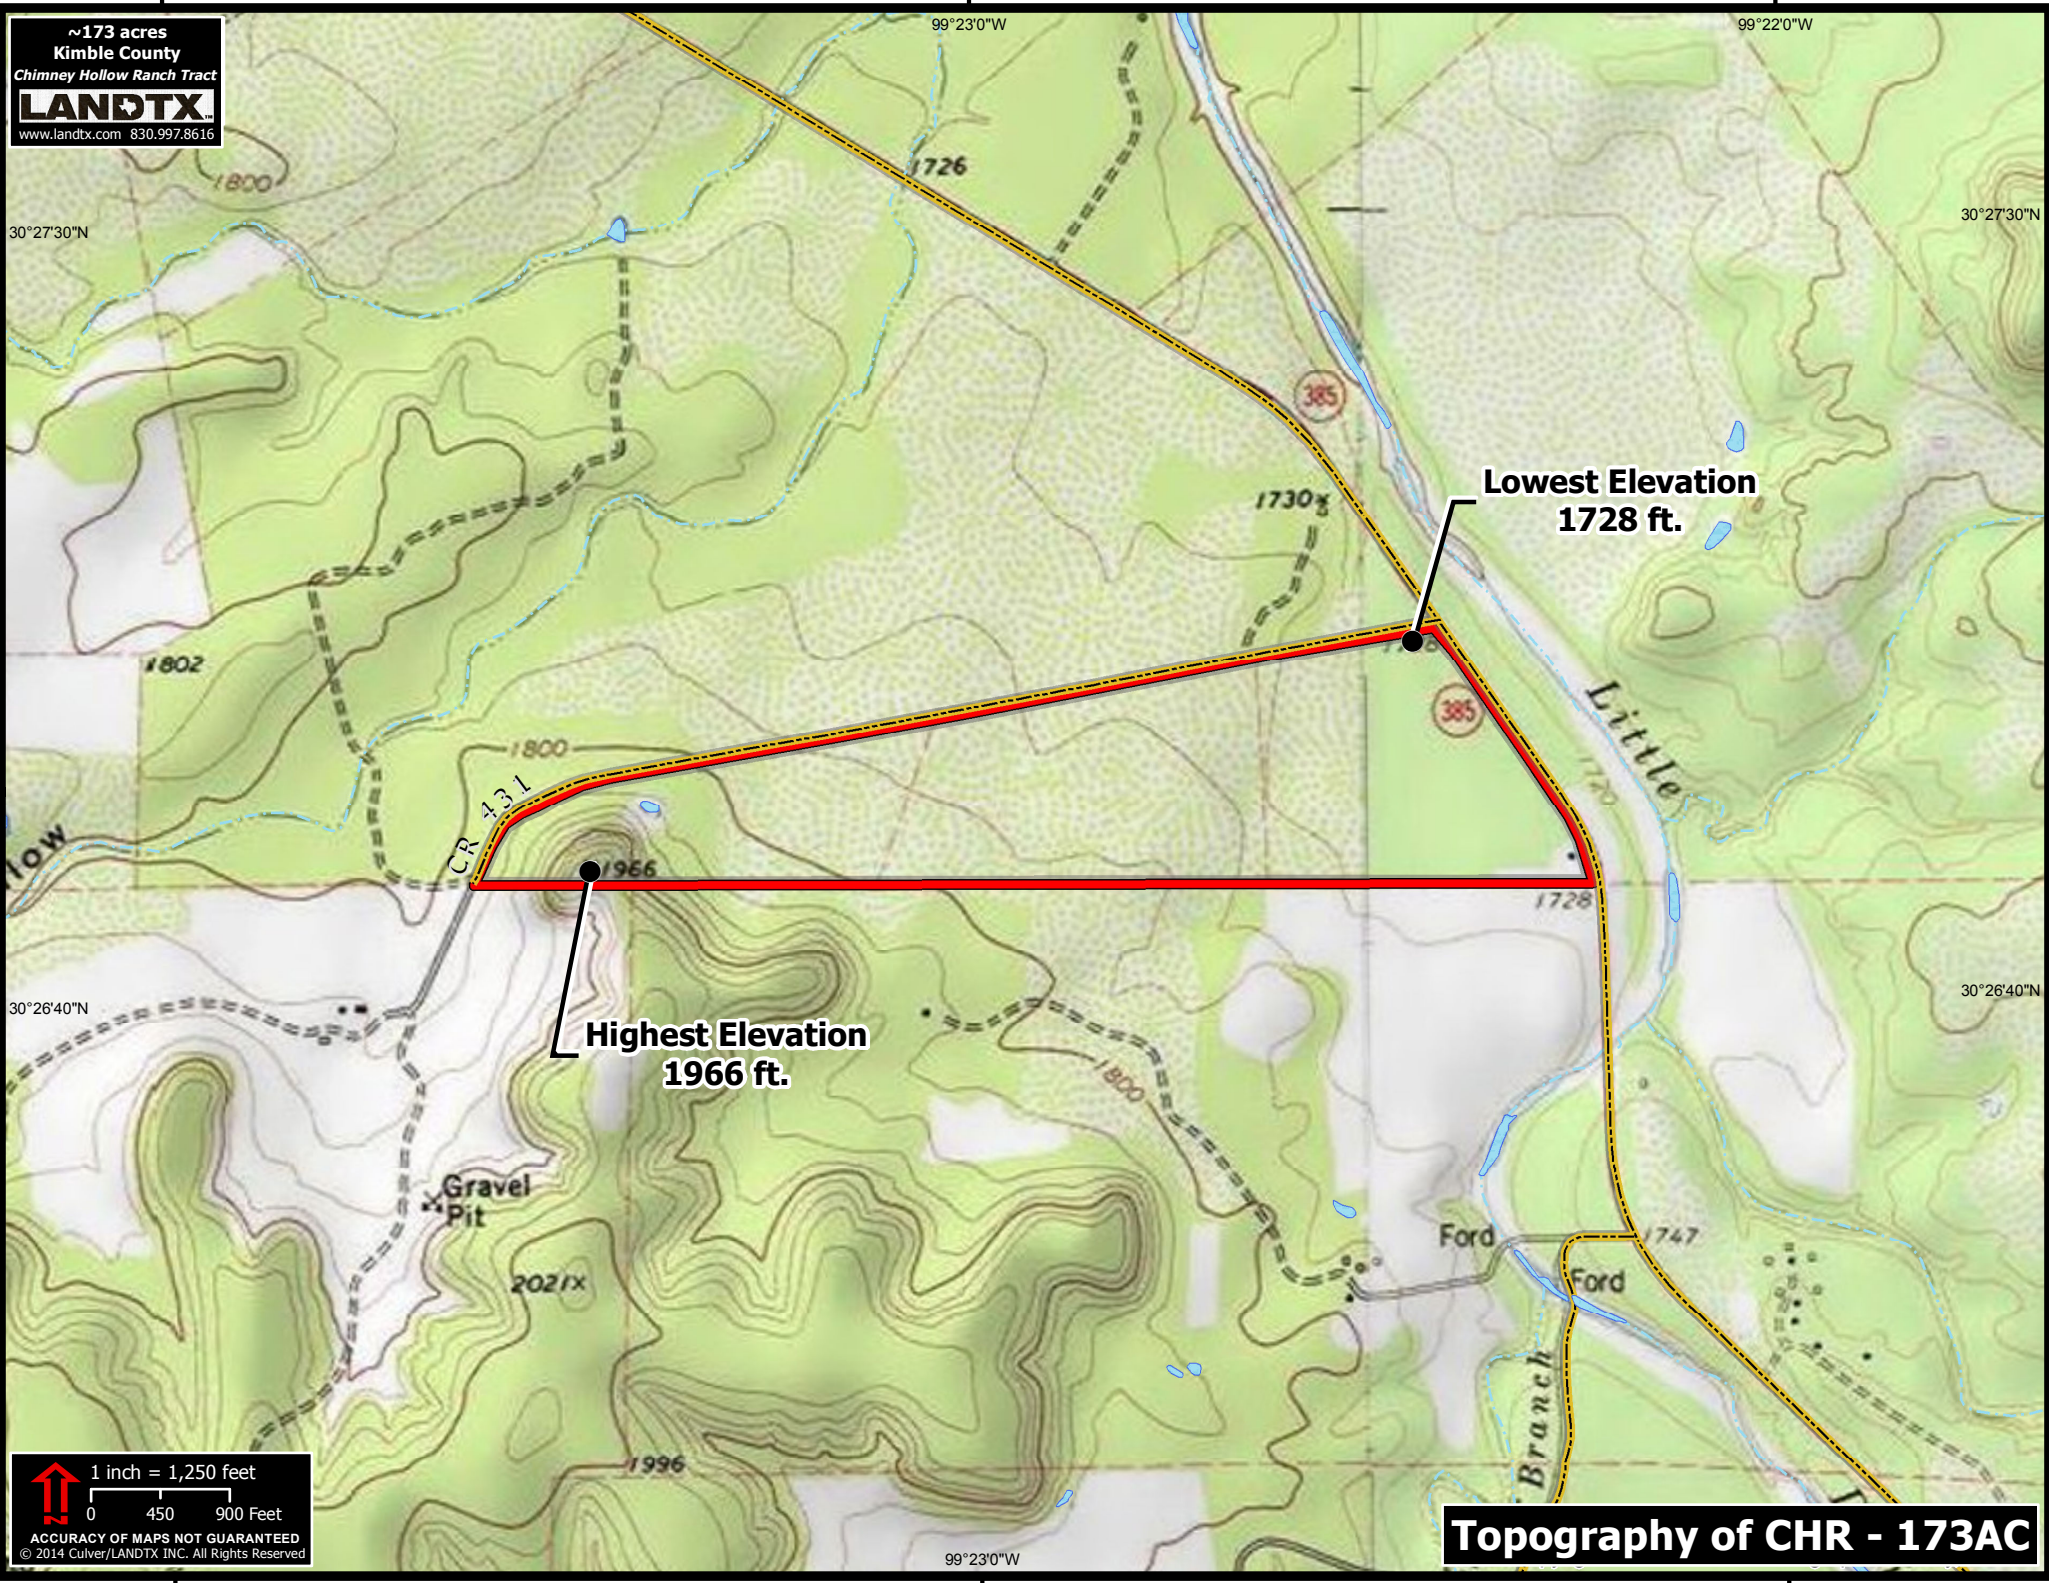

~173 acres
Kimble County
Chimney Hollow Ranch Tract
LANDTX
www.landtx.com 830.997.8616

1 inch = 1,250 feet
0 450 900 Feet
ACCURACY OF MAPS NOT GUARANTEED
© 2014 Culver/LANDTX INC. All Rights Reserved

Topography of CHR - 173AC