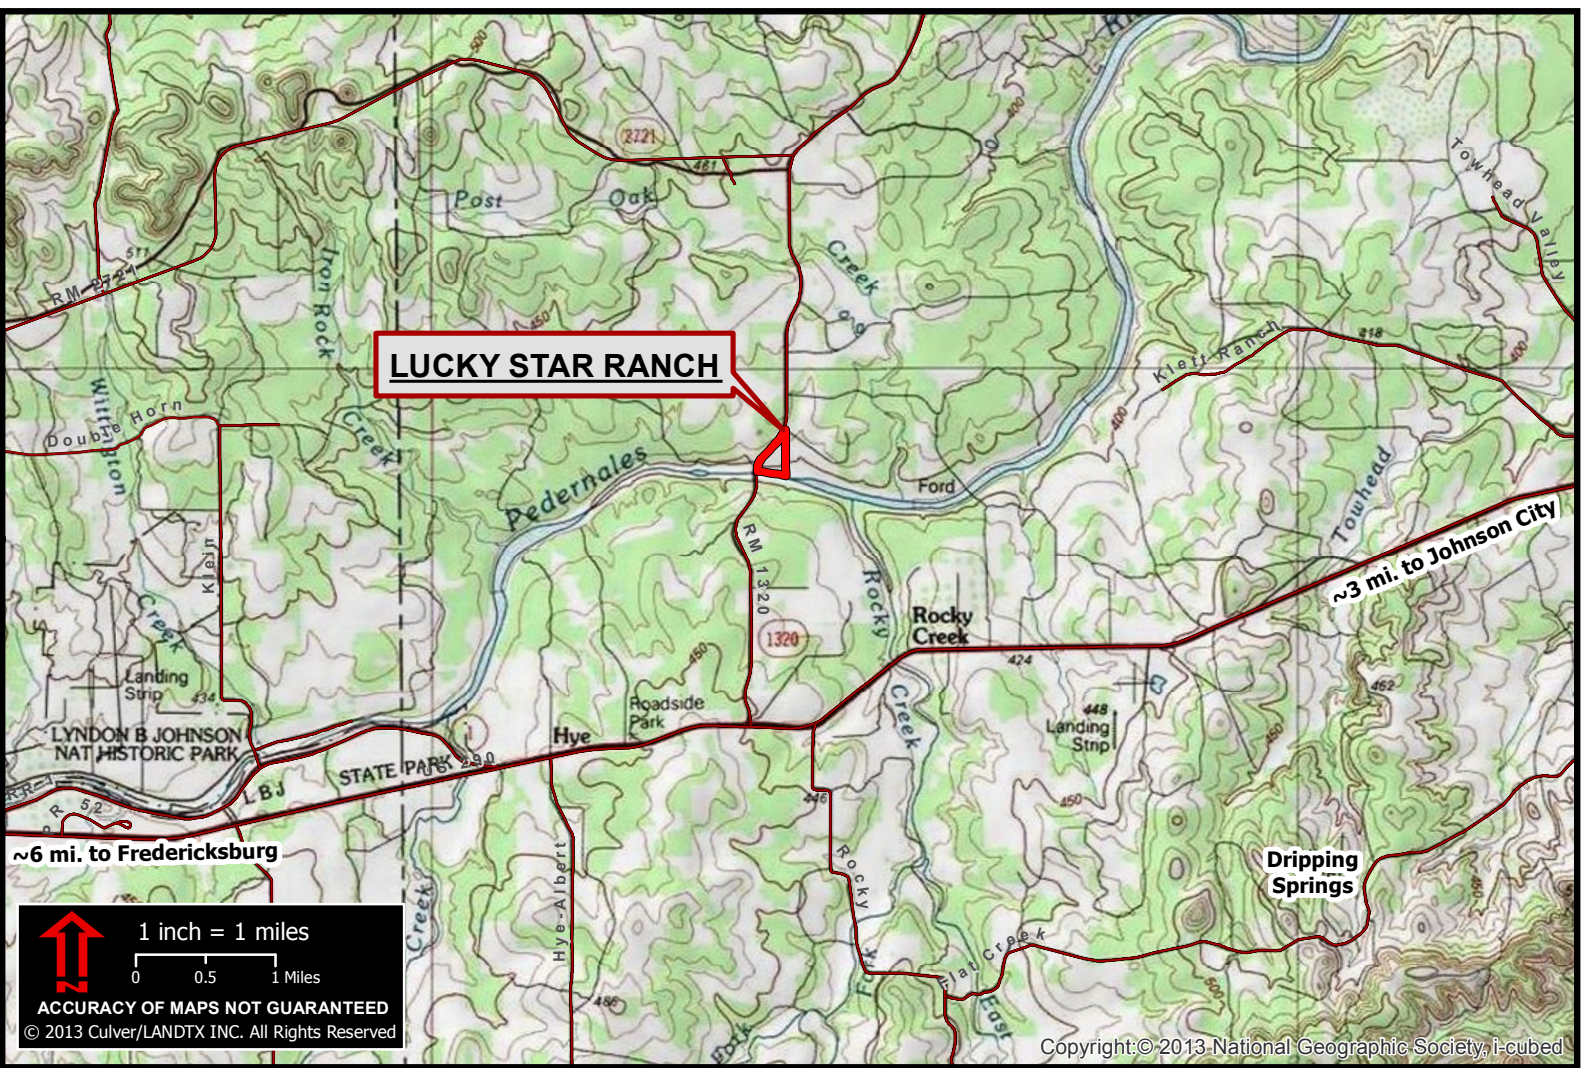

~24 ac | Blanco County
LANDTX
www.landtx.com 830.997.8616

LUCKY STAR RANCH

ACCURACY OF MAPS NOT GUARANTEED
© 2013 Culver/LANDTX INC. All Rights Reserved