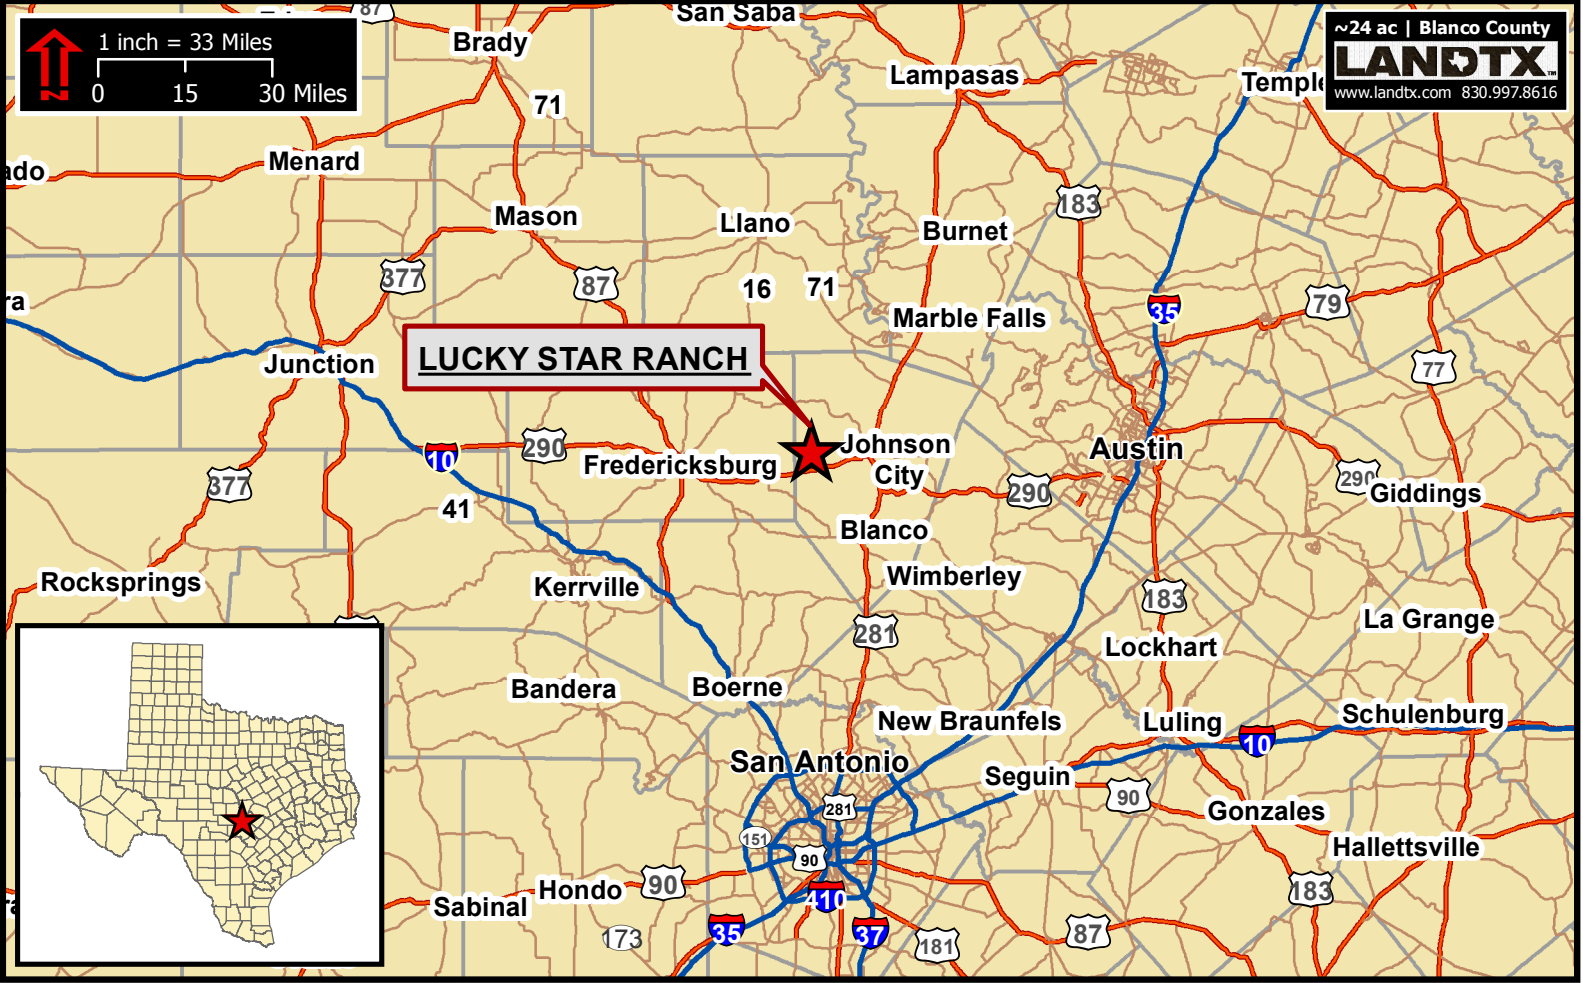

~24 ac | Blanco County
LANDTX
www.landtx.com 830.997.8616

LUCKY STAR RANCH

ACCURACY OF MAPS NOT GUARANTEED
© 2013 Culver/LANDTX INC. All Rights Reserved