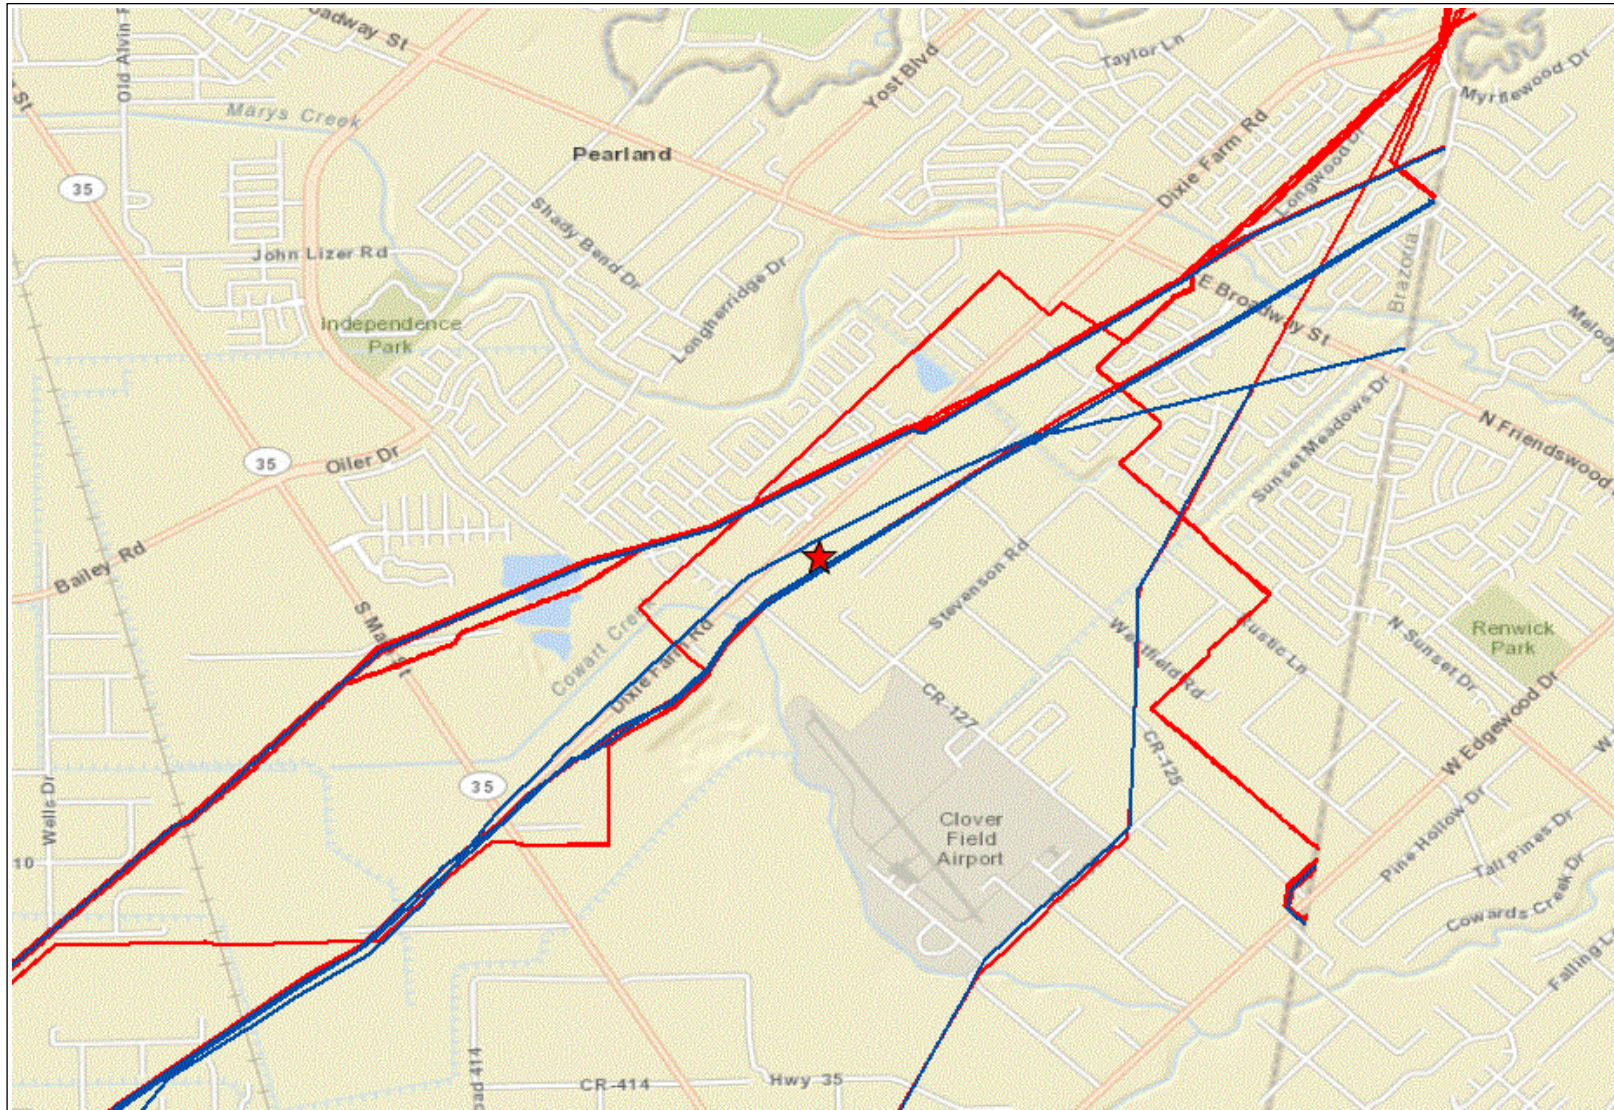

# NATIONAL PIPELINE MAPPING SYSTEM

## Legend

- Gas Transmission Pipelines
- Hazardous Liquid Pipelines

0 0.3 Miles

Pipelines depicted on this map represent gas transmission and hazardous liquid lines only. Gas gathering and gas distribution systems are not represented.

**This map should never be used as a substitute for contacting a one-call center prior to excavation activities. Please call 811 before any digging occurs.**

Questions regarding this map or its contents can be directed to [npms-nr@mbakercorp.com](mailto:npms-nr@mbakercorp.com).

Projection: Geographic

Datum: NAD83

Map produced by the NPMS Public Viewer at [www.npms.phmsa.dot.gov](http://www.npms.phmsa.dot.gov)

Date Printed: Nov 04, 2013