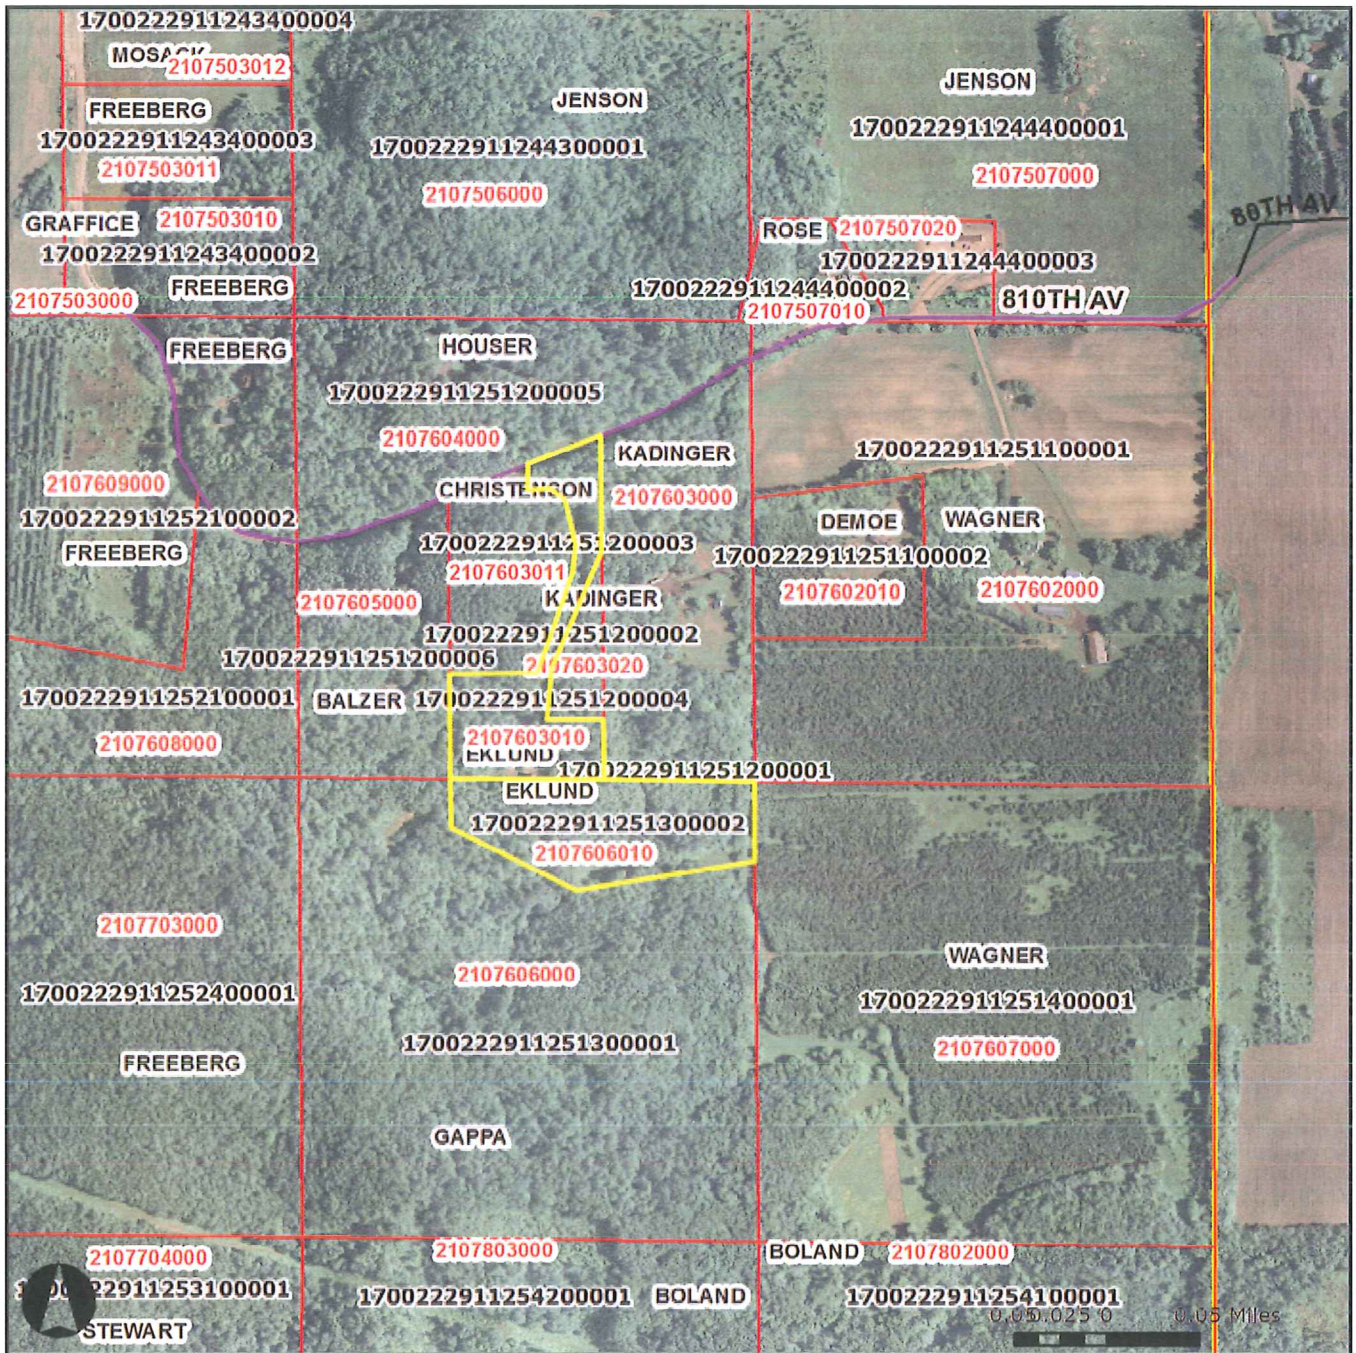

Dunn Co GIS

DISCLAIMER OF LIABILITY

The information depicted on this map is a compilation of public record information including aerial photography and other base maps. No warranty is made, express or implied, as to the accuracy of the information used. The data layers are a representation of current data to the best of our knowledge and may contain errors. It is not a legally recorded map and cannot be substituted for field-verified information. Map may be reproduced with permission of the Dunn County Administrative Coordinators Office. Errors should be reported to the GIS Division, 800 Wilson Ave, Menomonie WI 54751. Phone (715) 231-6505.