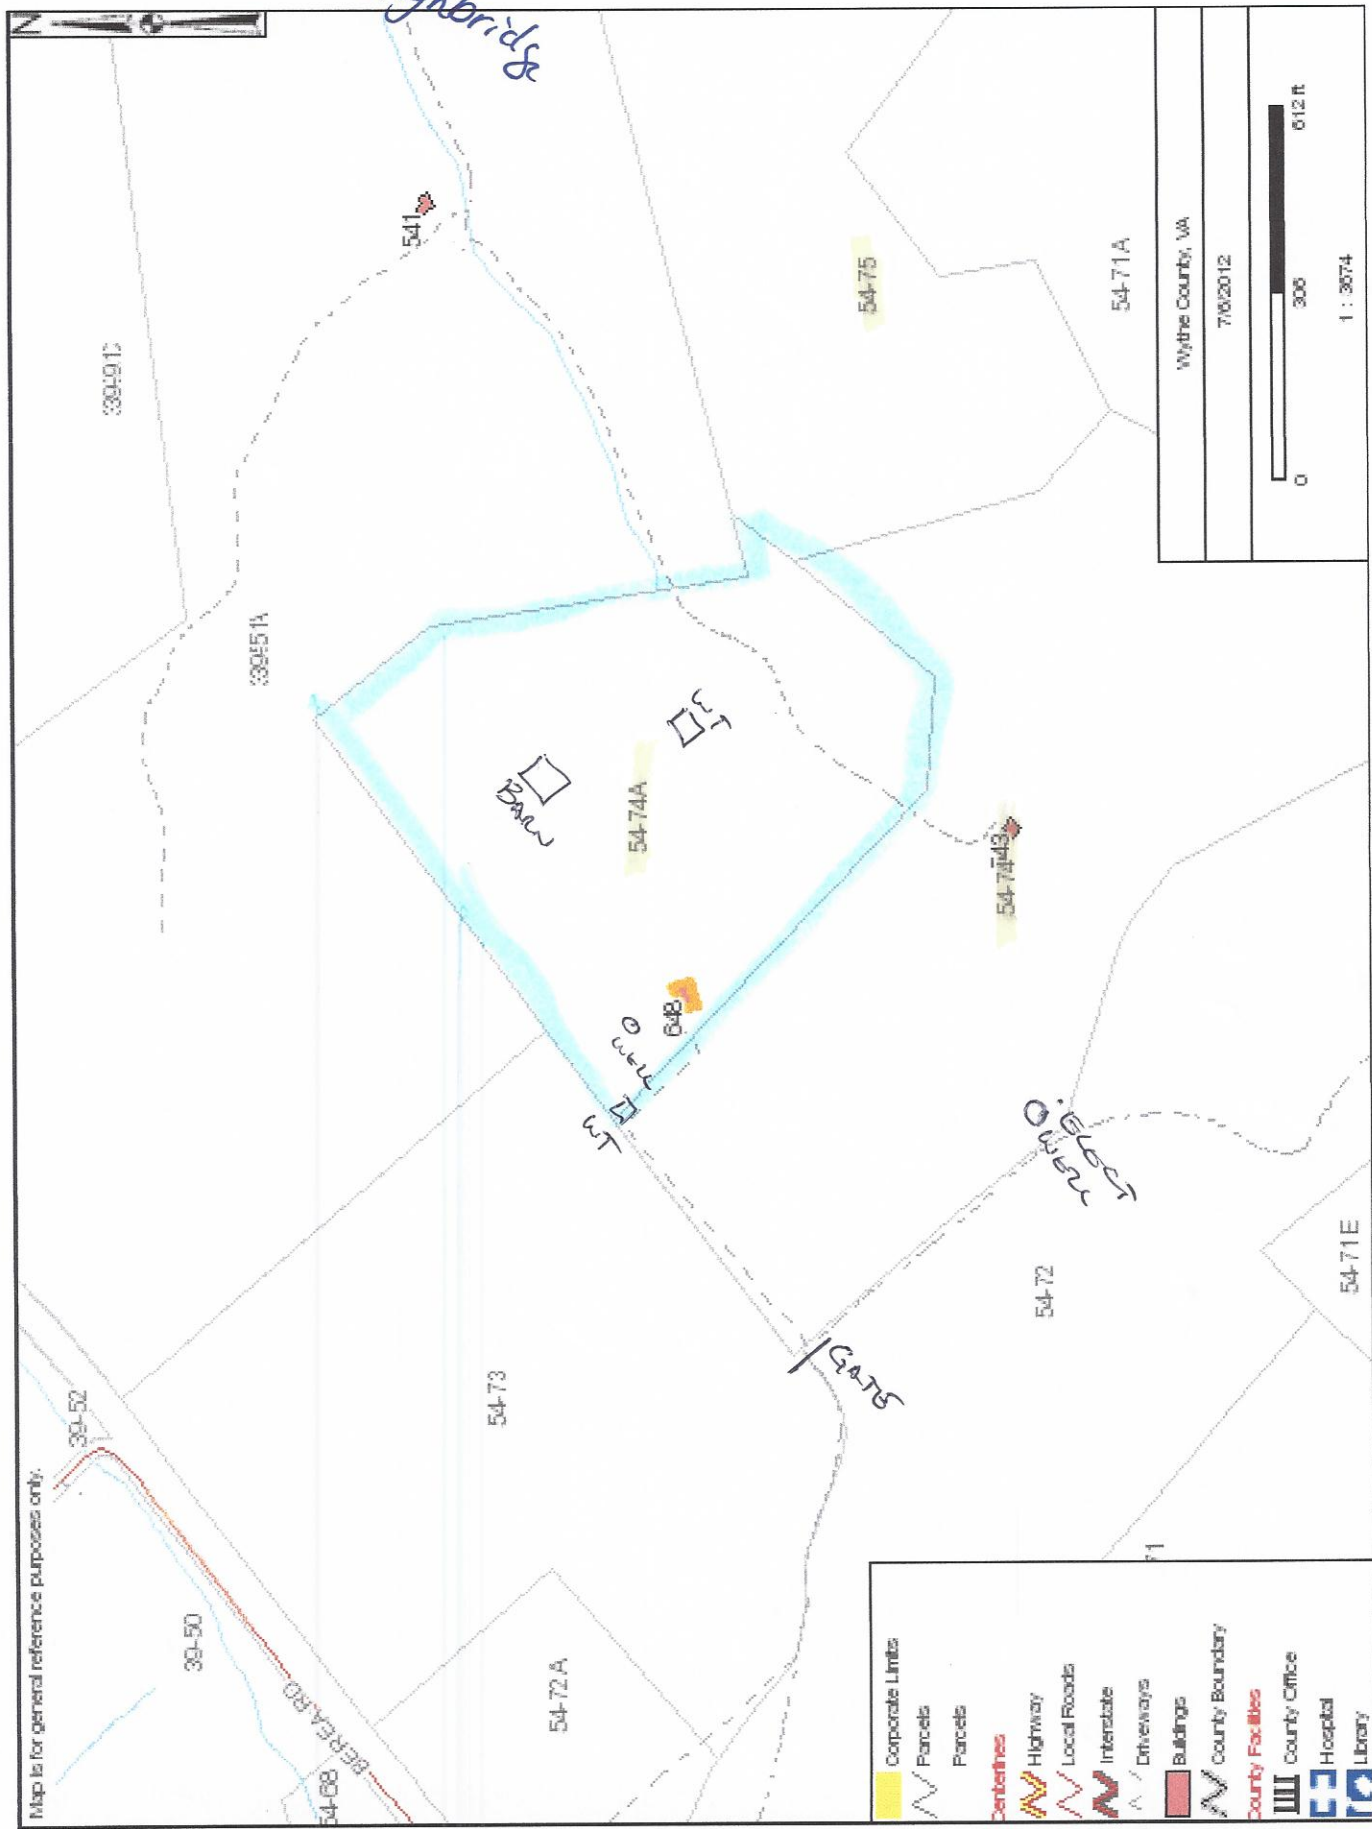

Map is for general reference purposes only.

	Corporate Limits
	Parcels
	Parcels
	Centerlines
	Highway
	Local Roads
	Interstate
	Driveways
	Buildings
	County Boundary
	County Facilities
	County Office
	Hospital
	Library

Wythe County, VA
7/6/2012

0 300 612 ft

1 : 3074