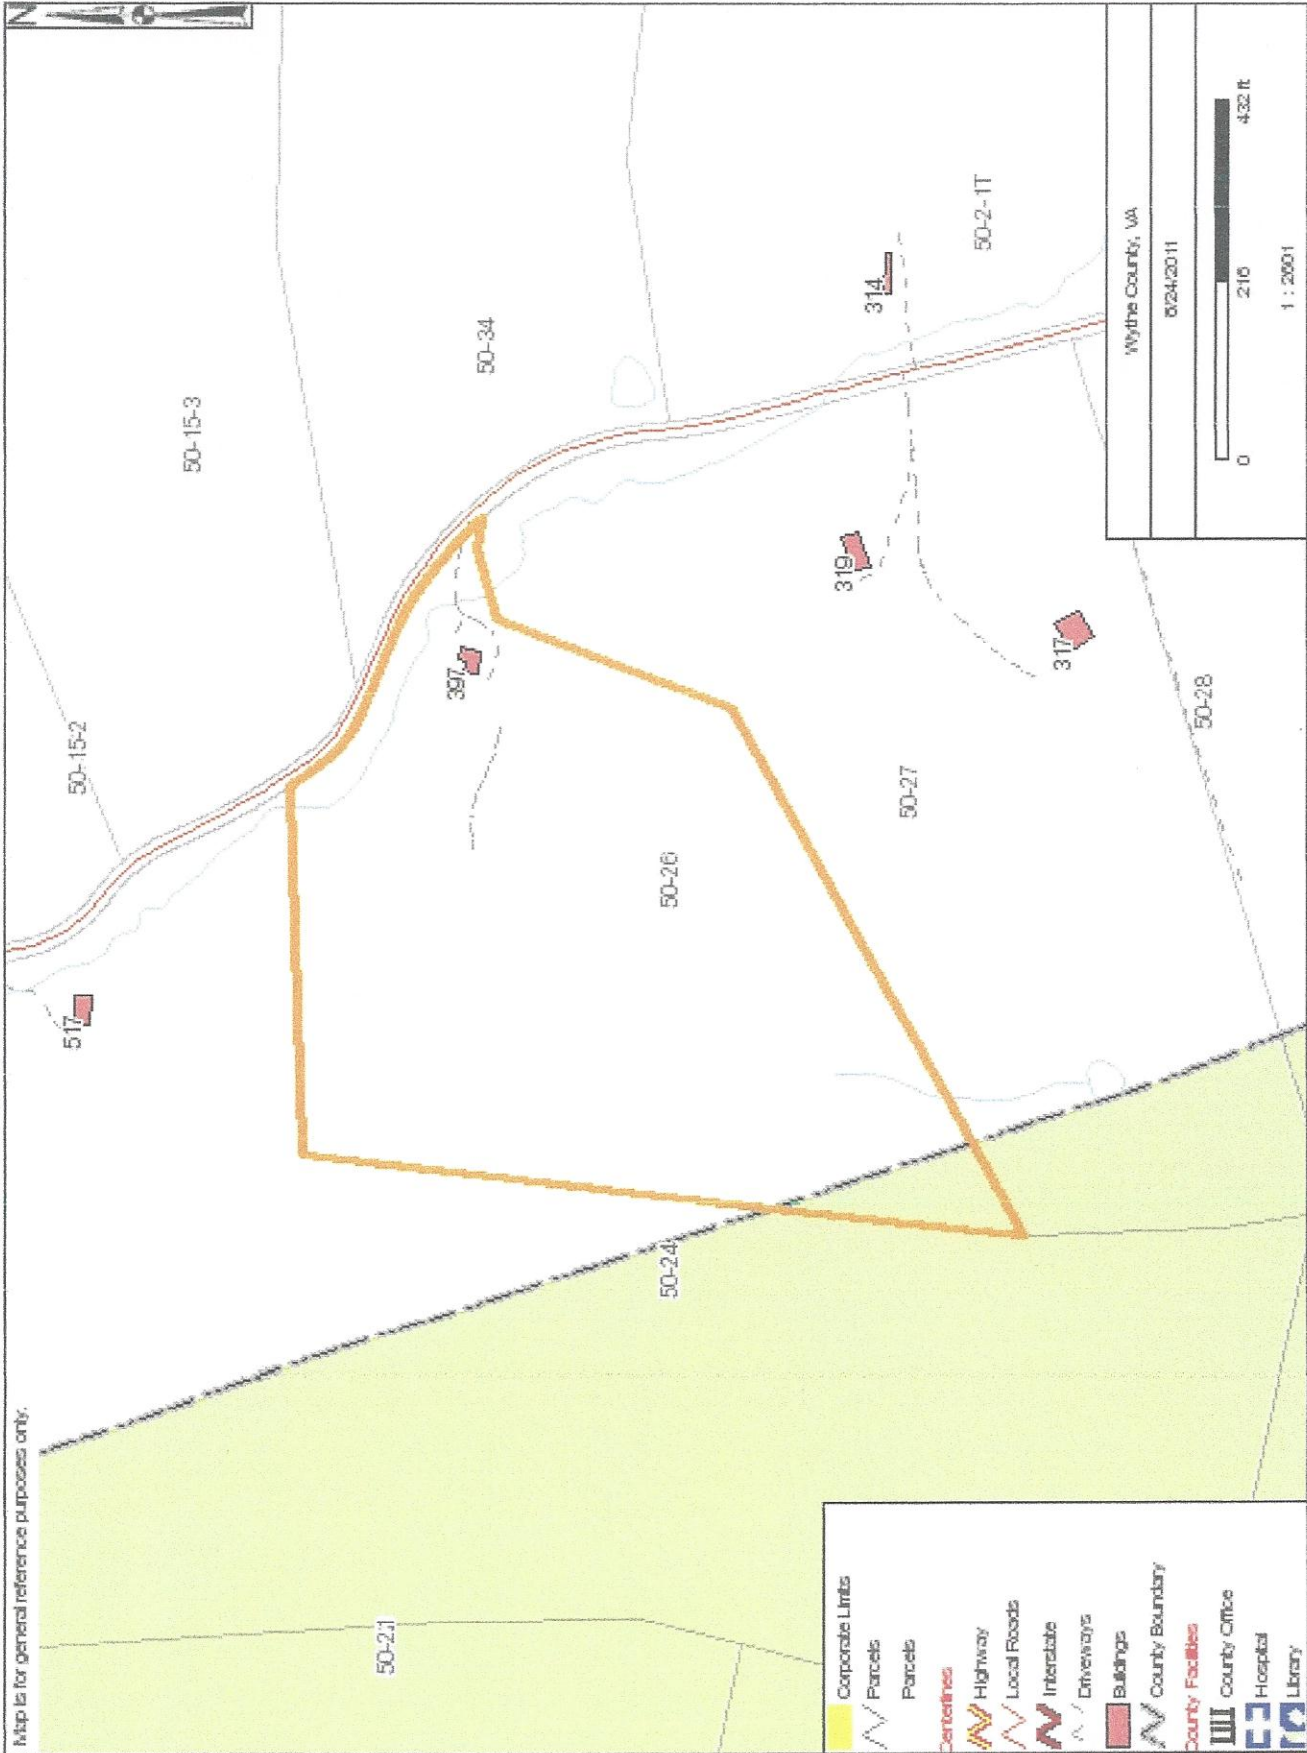

Map is for general reference purposes only.

- Corporate Limits
- Parcels
- Parcels
- Centertines
- Highway
- Local Roads
- Interstate
- Driveways
- Buildings
- County Boundary
- County Facilities
- County Office
- Hospital
- Library

Whythe County, VA
8/24/2011
0 210 432 ft
1 : 20001