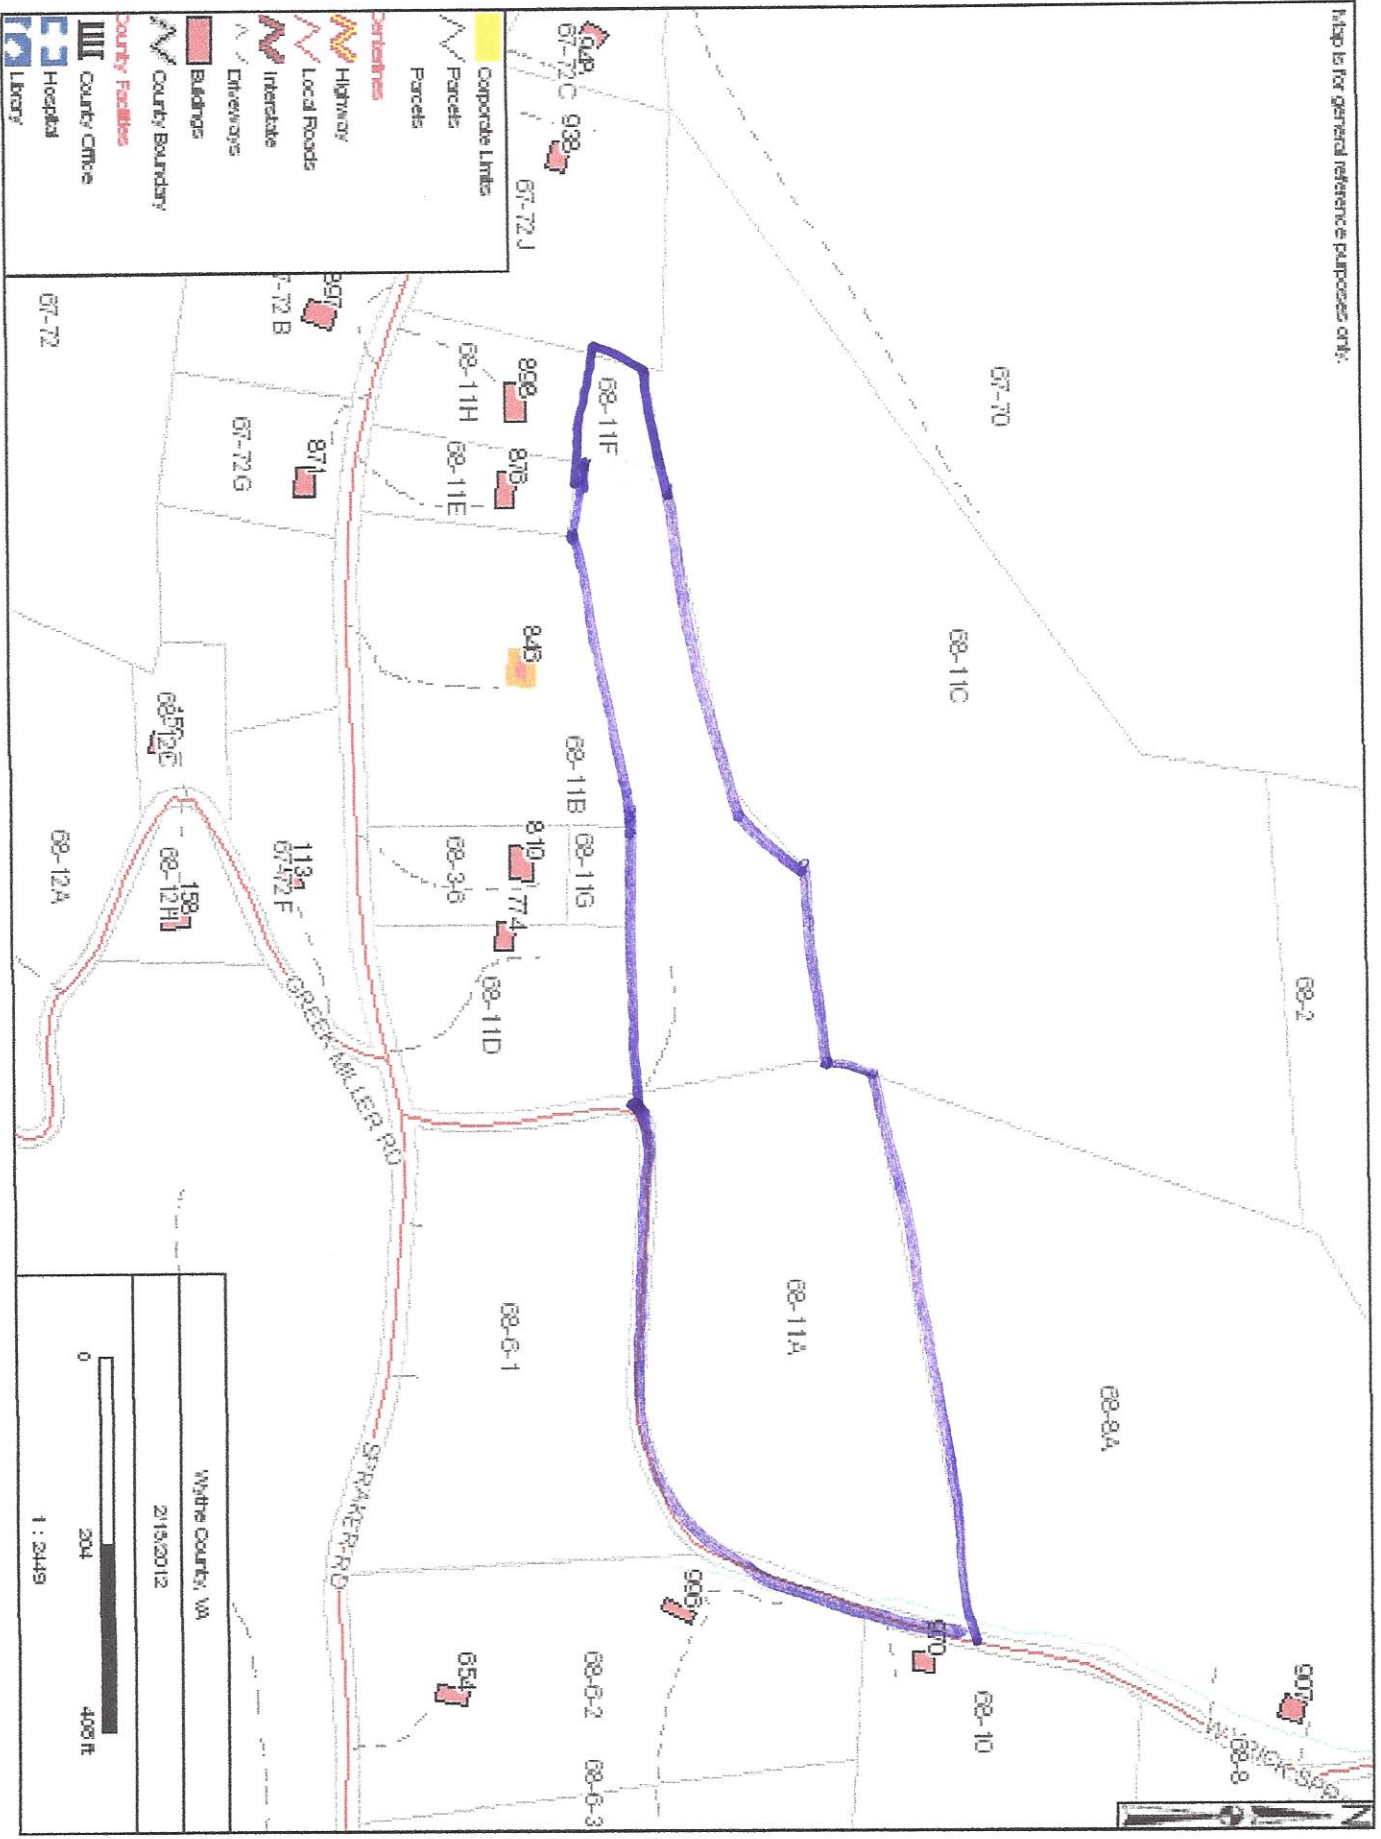

Map is for general reference purposes only.

- Corporate Limits
- Parcels
- Parcels
- Delineations
- Highway
- Local Roads
- Interstate
- Driveways
- Buildings
- County Boundary
- County Facilities
- County Office
- Hospital
- Library

Wayne County, WA
2/15/2012

0 204 408 ft

1 : 2449