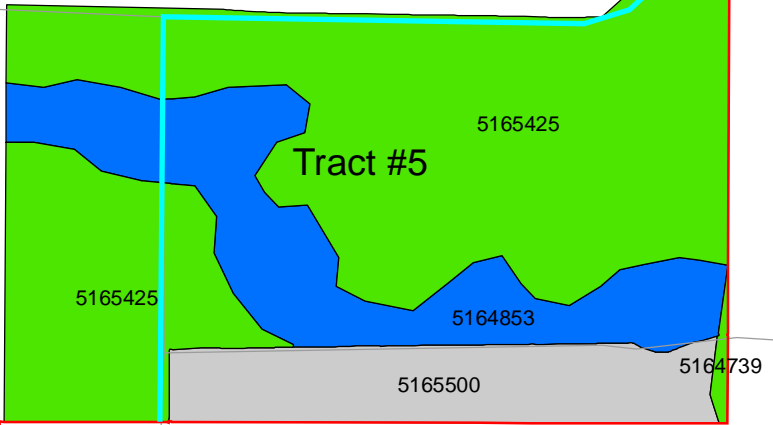

131.8 Acres - \$1,400/Acre

Buddy Brown

Retained Easement

| STAND | AGE | ACRES | TYPE |
|---------|-----|--------------|---------------|
| 5164853 | 27 | 27.4 | Mixed Pine |
| 5165500 | 0 | 18.3 | Clearcut |
| 5165425 | 13 | 86.3 | Loblolly Pine |
| 5164739 | 7 | 0.7 | Loblolly Pine |
| | | <u>132.6</u> | |

Timber Inventory (Tons)

| PPW | CNS | PST | HWPW | HWST |
|------|-------|-------|-------|------|
| 75.7 | 104.8 | 255.0 | 523.6 | 75.2 |