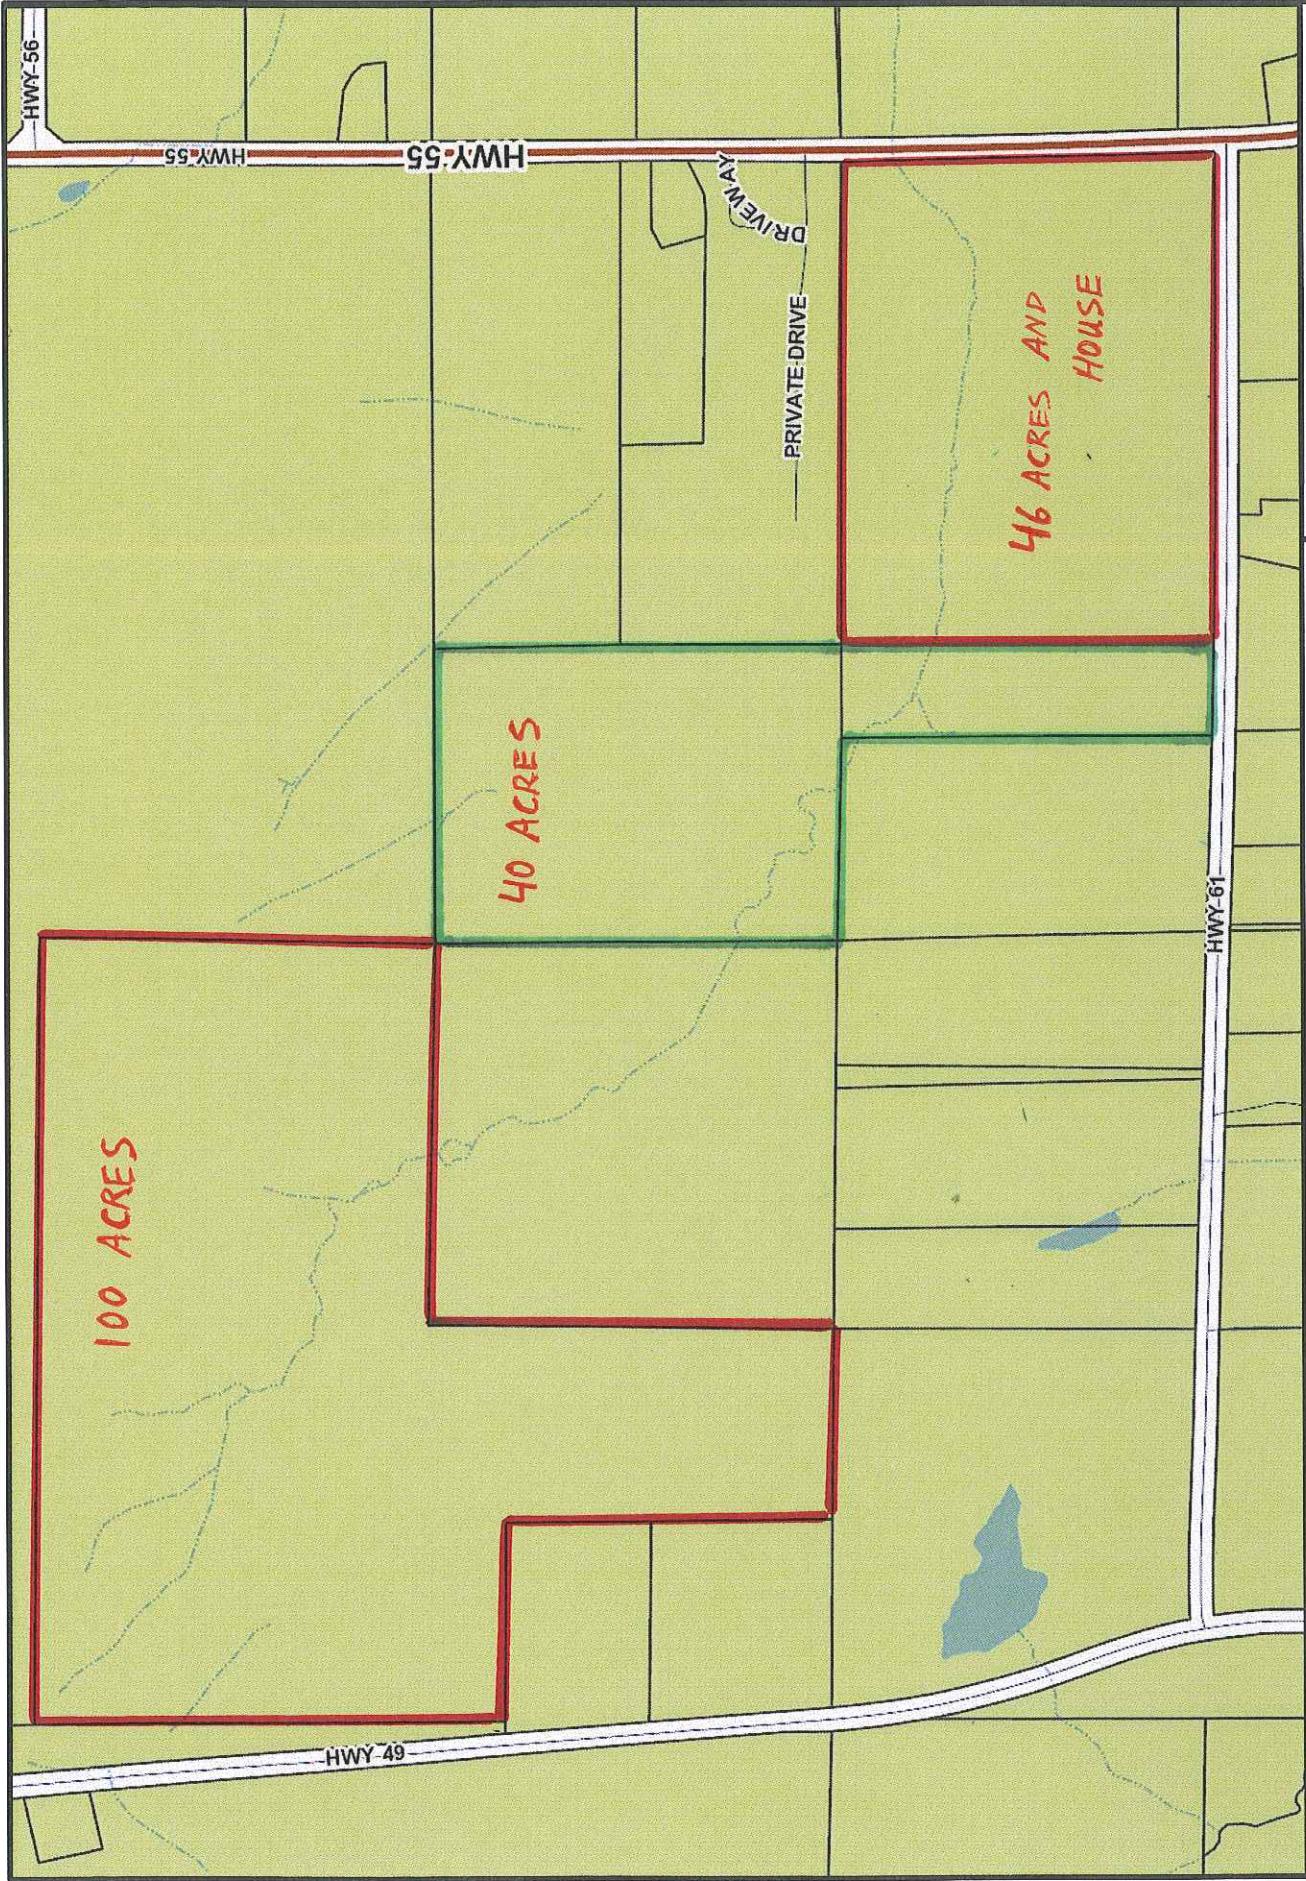

**Map Layout**

**SHELBY COUNTY LAND INFORMATION TOOL**  
 Shelby County Geographic Information System  
 Shelby County  
 Columbiana, AL 35051

Use this item at your own risk. Accuracy is not guaranteed for any reason. The material and information contained in this document is provided for general information only and should not be used for Legal, Engineering or Surveying purposes. Shelby County specifically disclaims all warranties, express or implied regarding this document. Shelby County is not liable and/or responsible for the consequences caused by or related to, in any way, the actions taken or not taken in reliance on this document.

**Map Layout**

**SHELBY COUNTY LAND INFORMATION TOOL**  
 Shelby County Geographic Information System  
 Shelby County  
 Columbiana, AL 35051