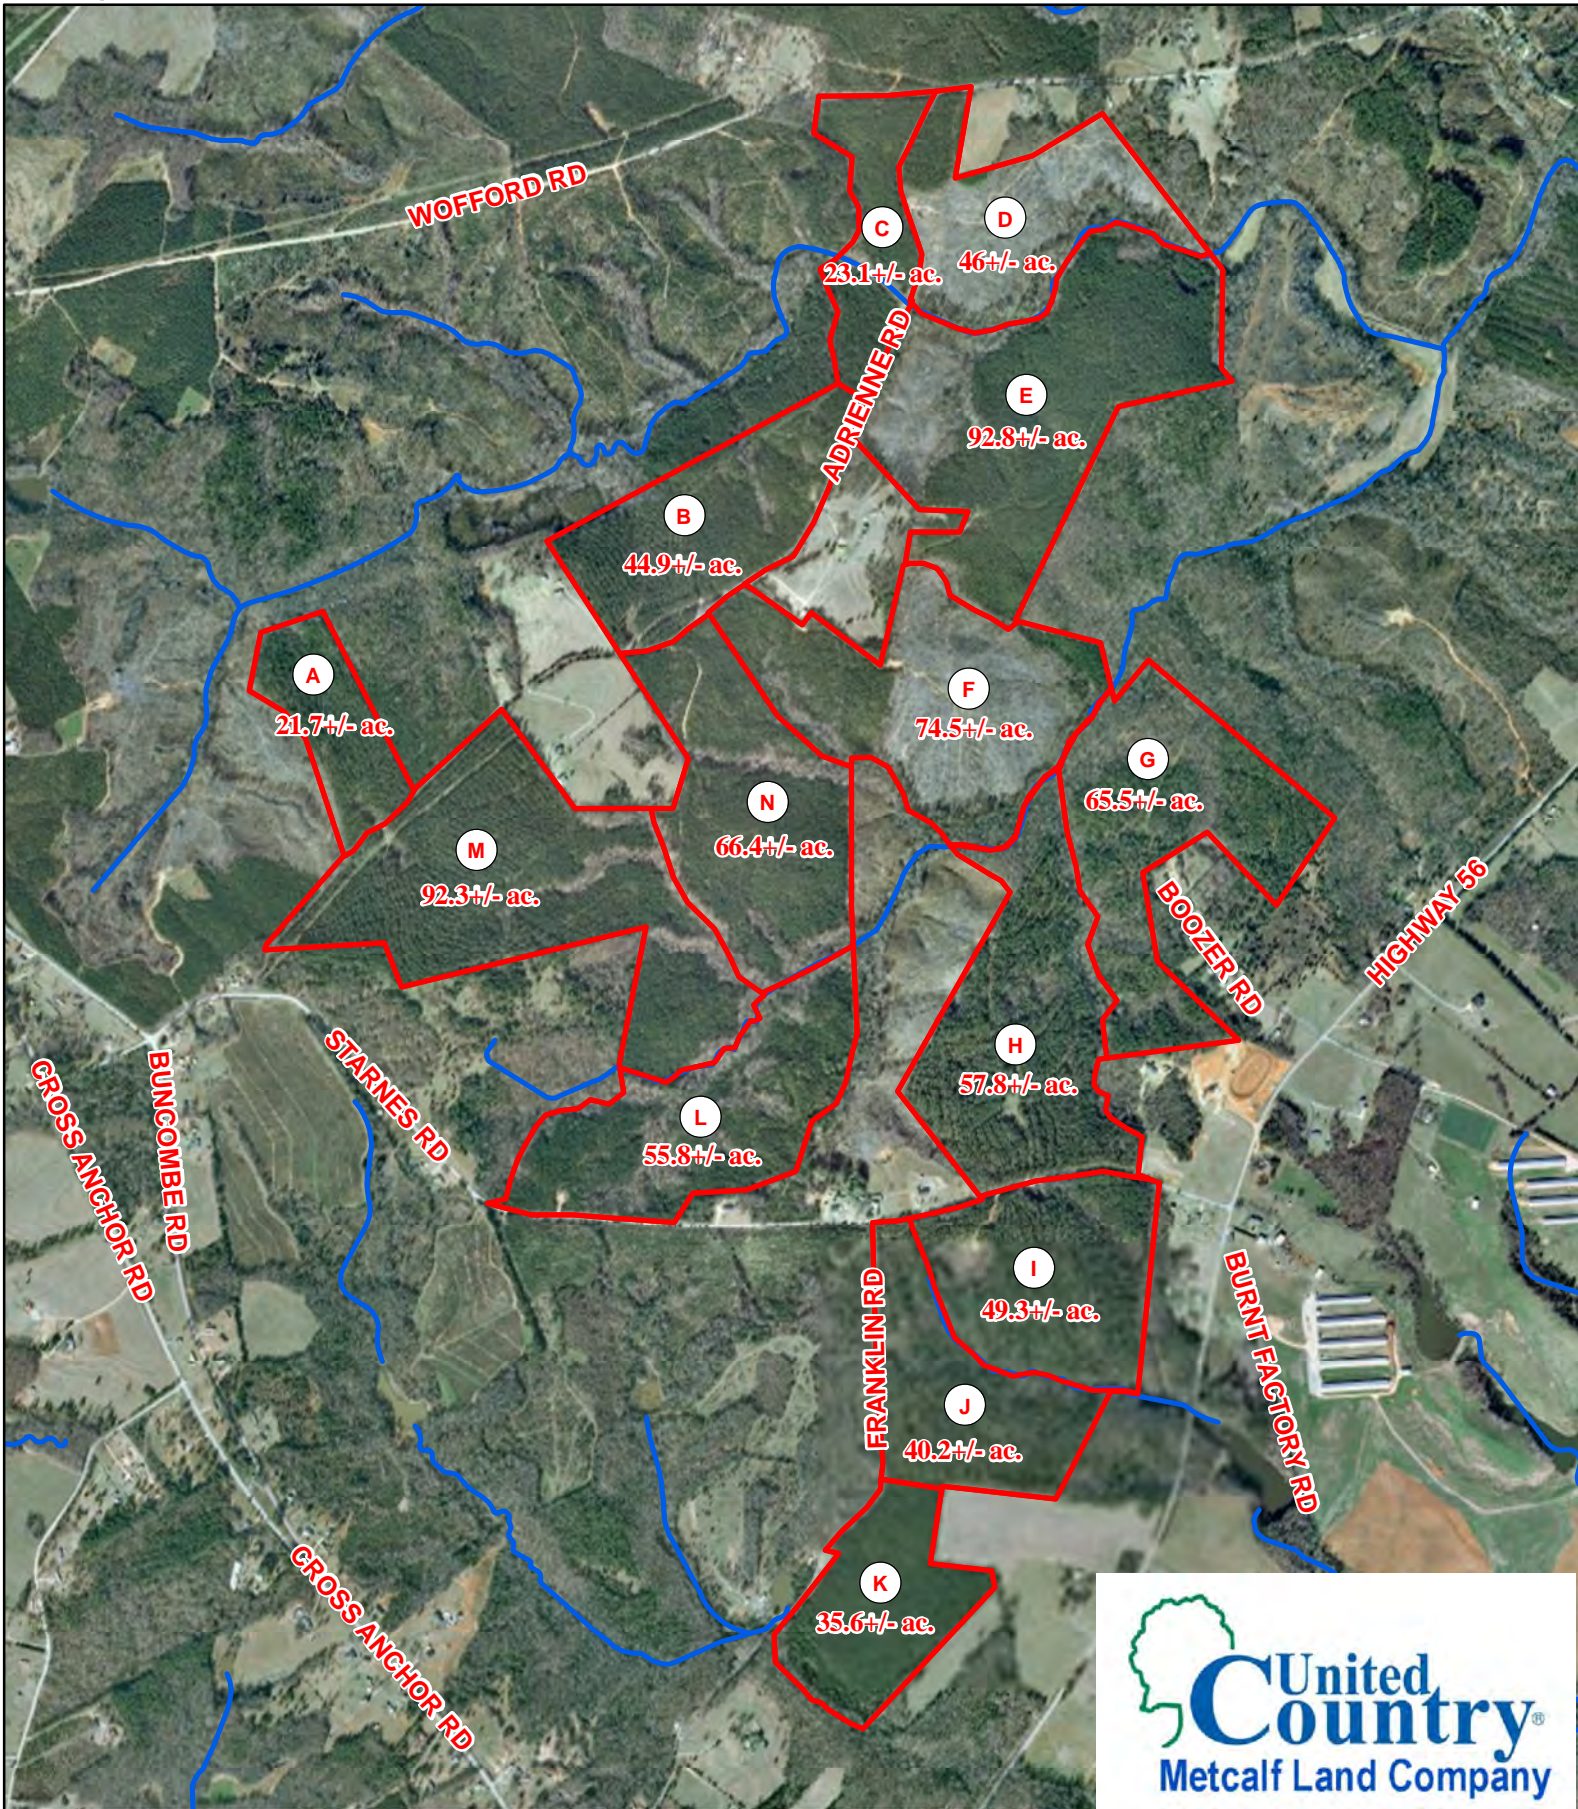

CK4211 Subdivision

1 inch = 1,412 feet

The information provided on this map is believed to be accurate and is based on information available at this time, however, this information is in no way guaranteed.