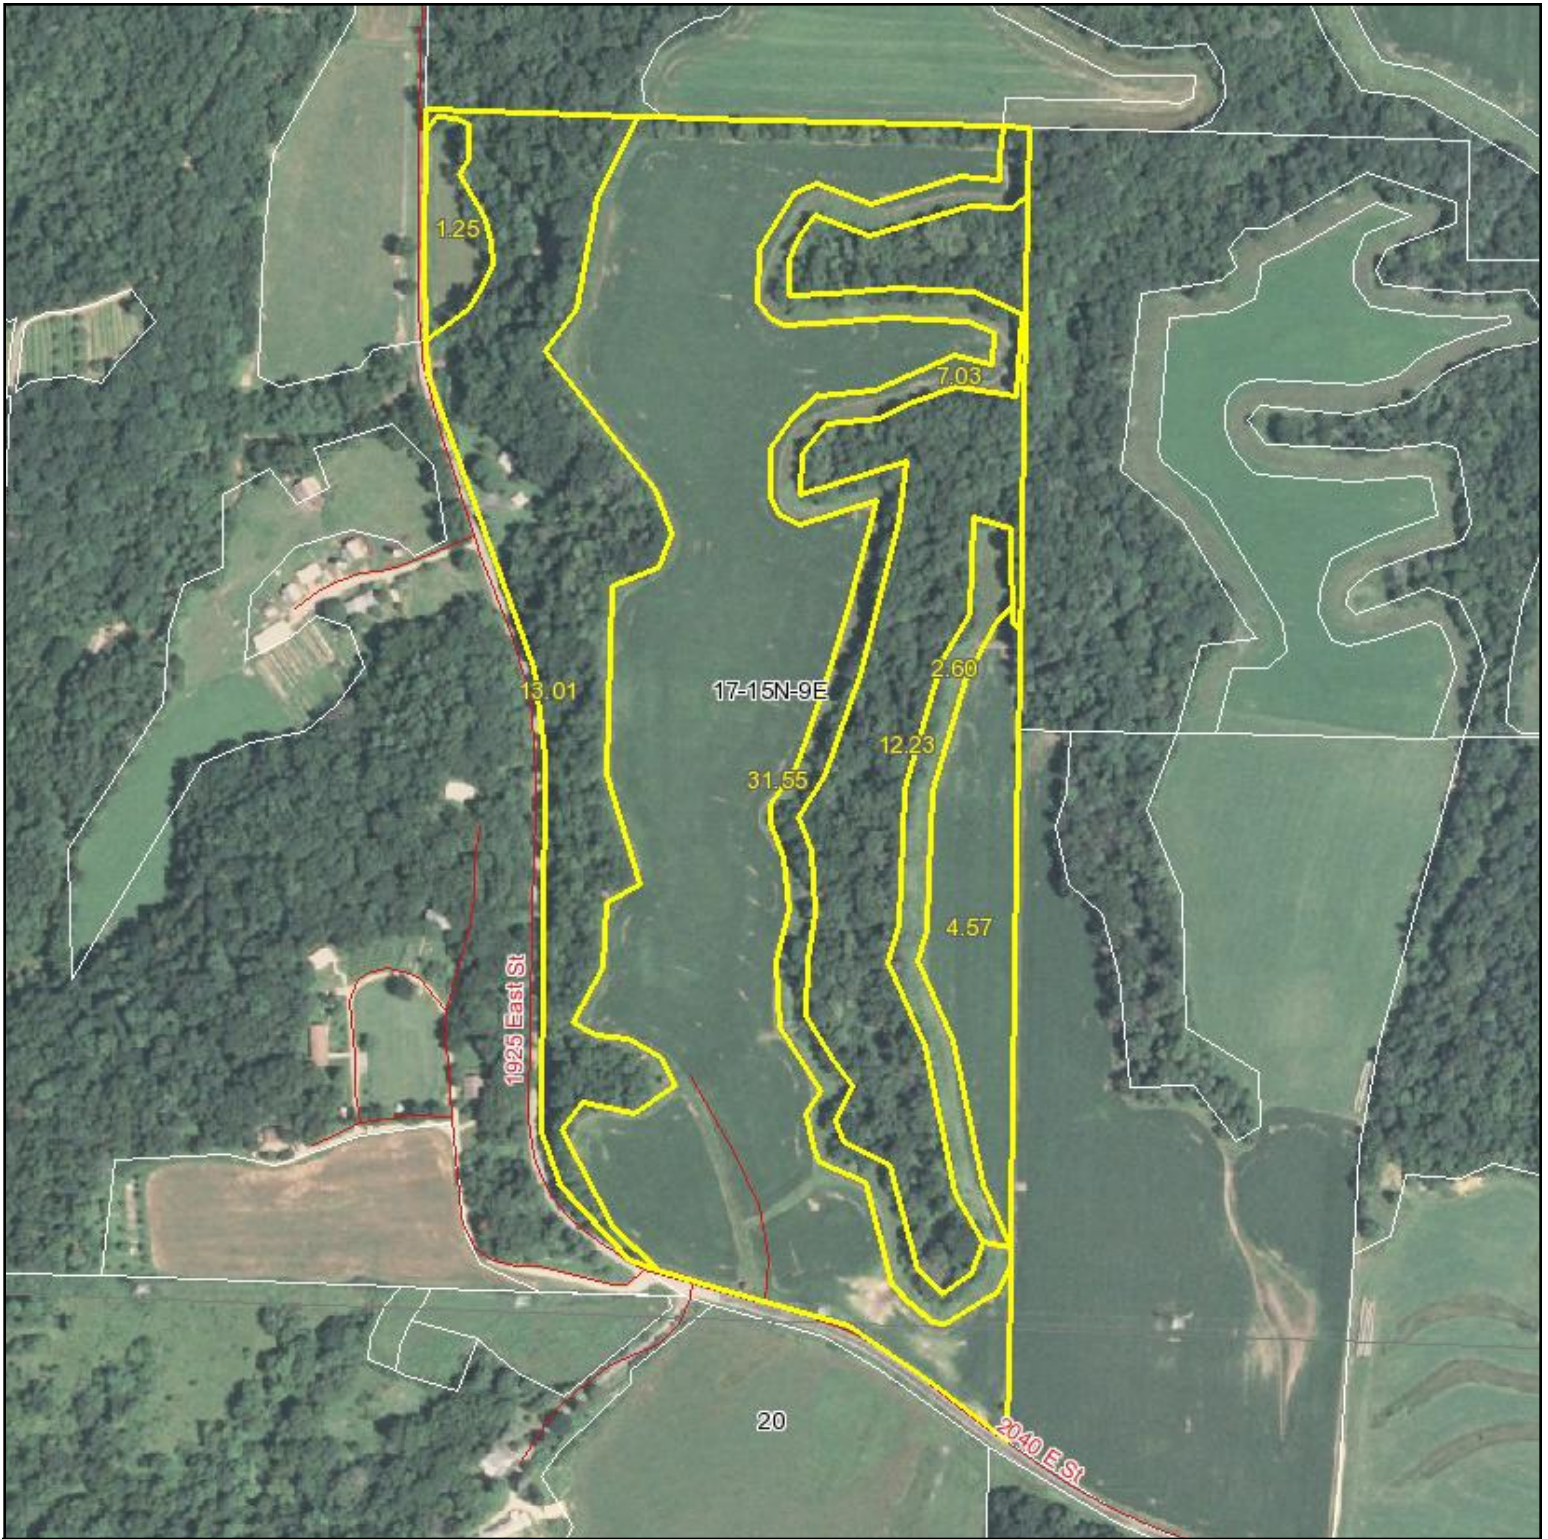

Aerial Map

map center: 41° 16' 51.12, 89° 28' 57.13

scale: 6053

Capital
Agricultural
Property
Services, Inc.

Maps provided by:

©AgriData, Inc. 2010

www.AgriDataInc.com

17-15N-9E
Bureau County
Illinois

7/28/2010