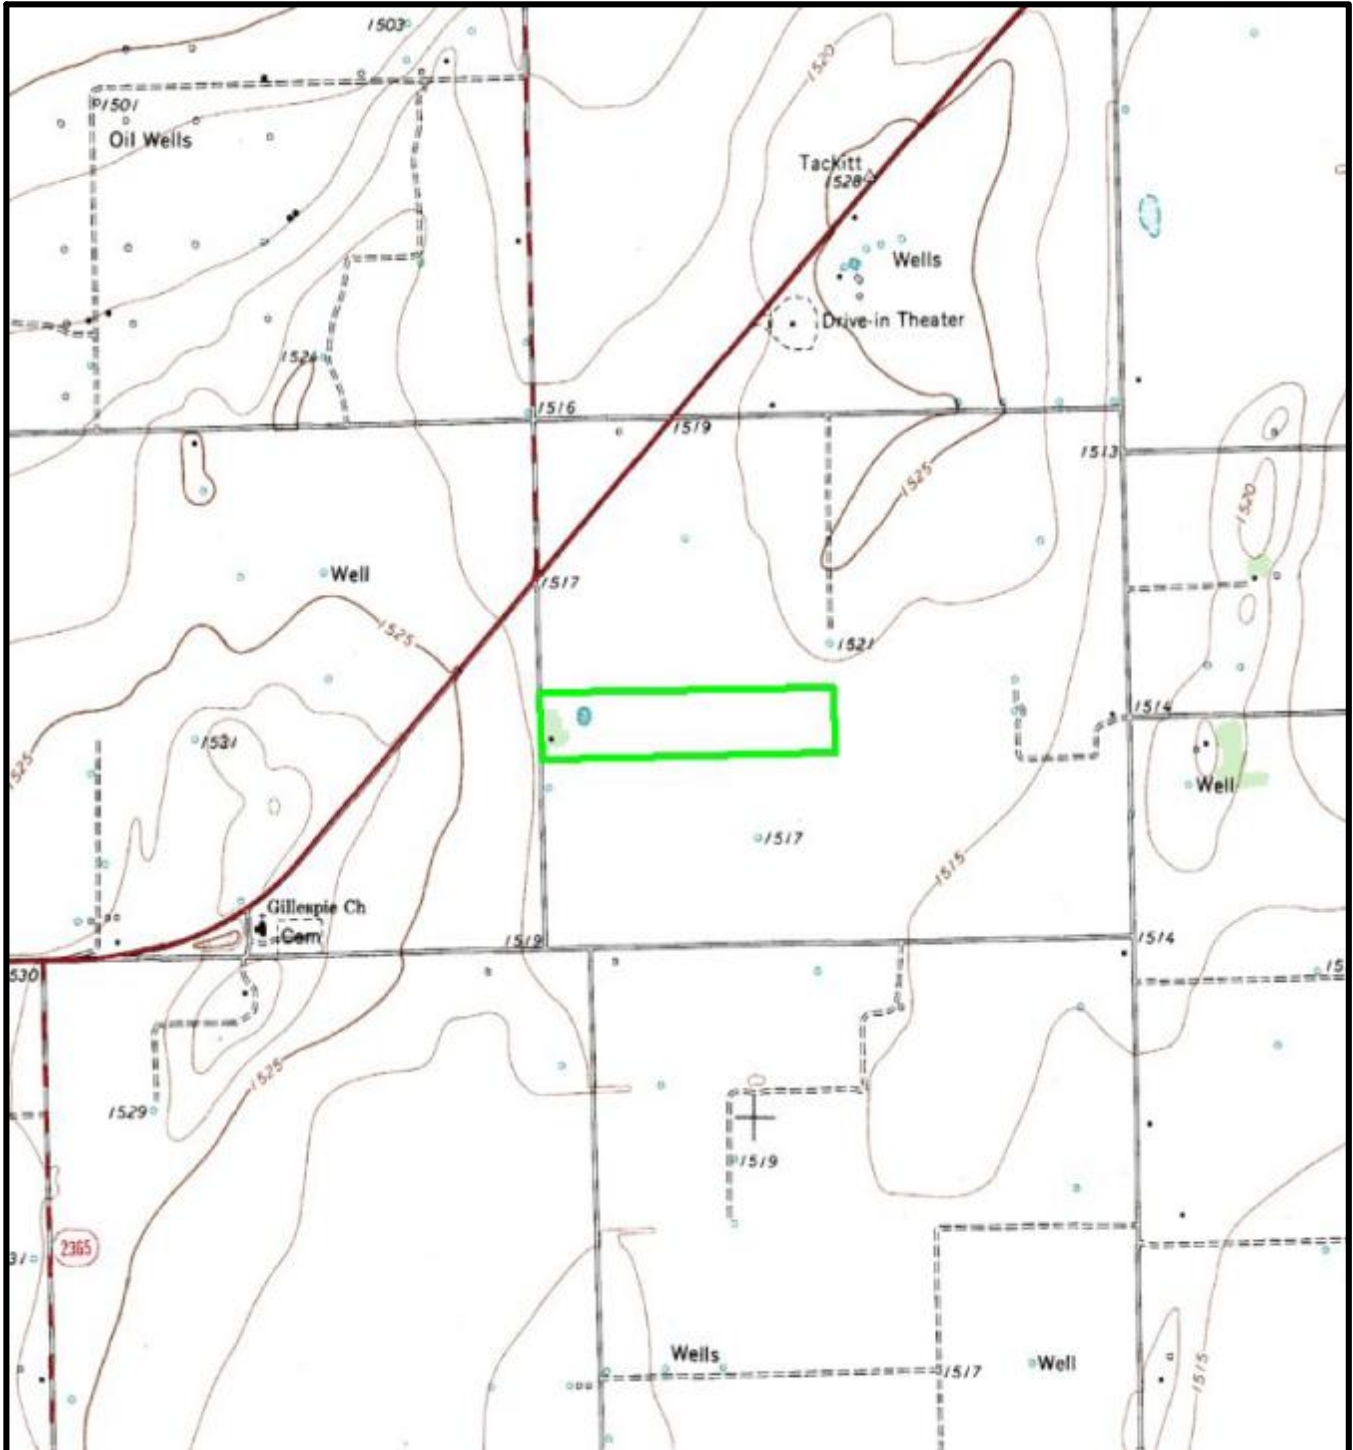

River Creek Land Sales

A TEXAS AND OKLAHOMA LAND COMPANY

AERIAL MAP

HOBBY FARM with HOMESITE

38 +/- ACRES

KNOX COUNTY, TEXAS

* Borders as drawn are approximate and must be verified by the buyer and/or appropriate professionals.

River Creek Land Sales

A TEXAS AND OKLAHOMA LAND COMPANY

TOPO MAP

HOBBY FARM with HOMESITE

38 +/- ACRES

KNOX COUNTY, TEXAS

* Borders as drawn are approximate and must be verified by the buyer and/or appropriate professionals.