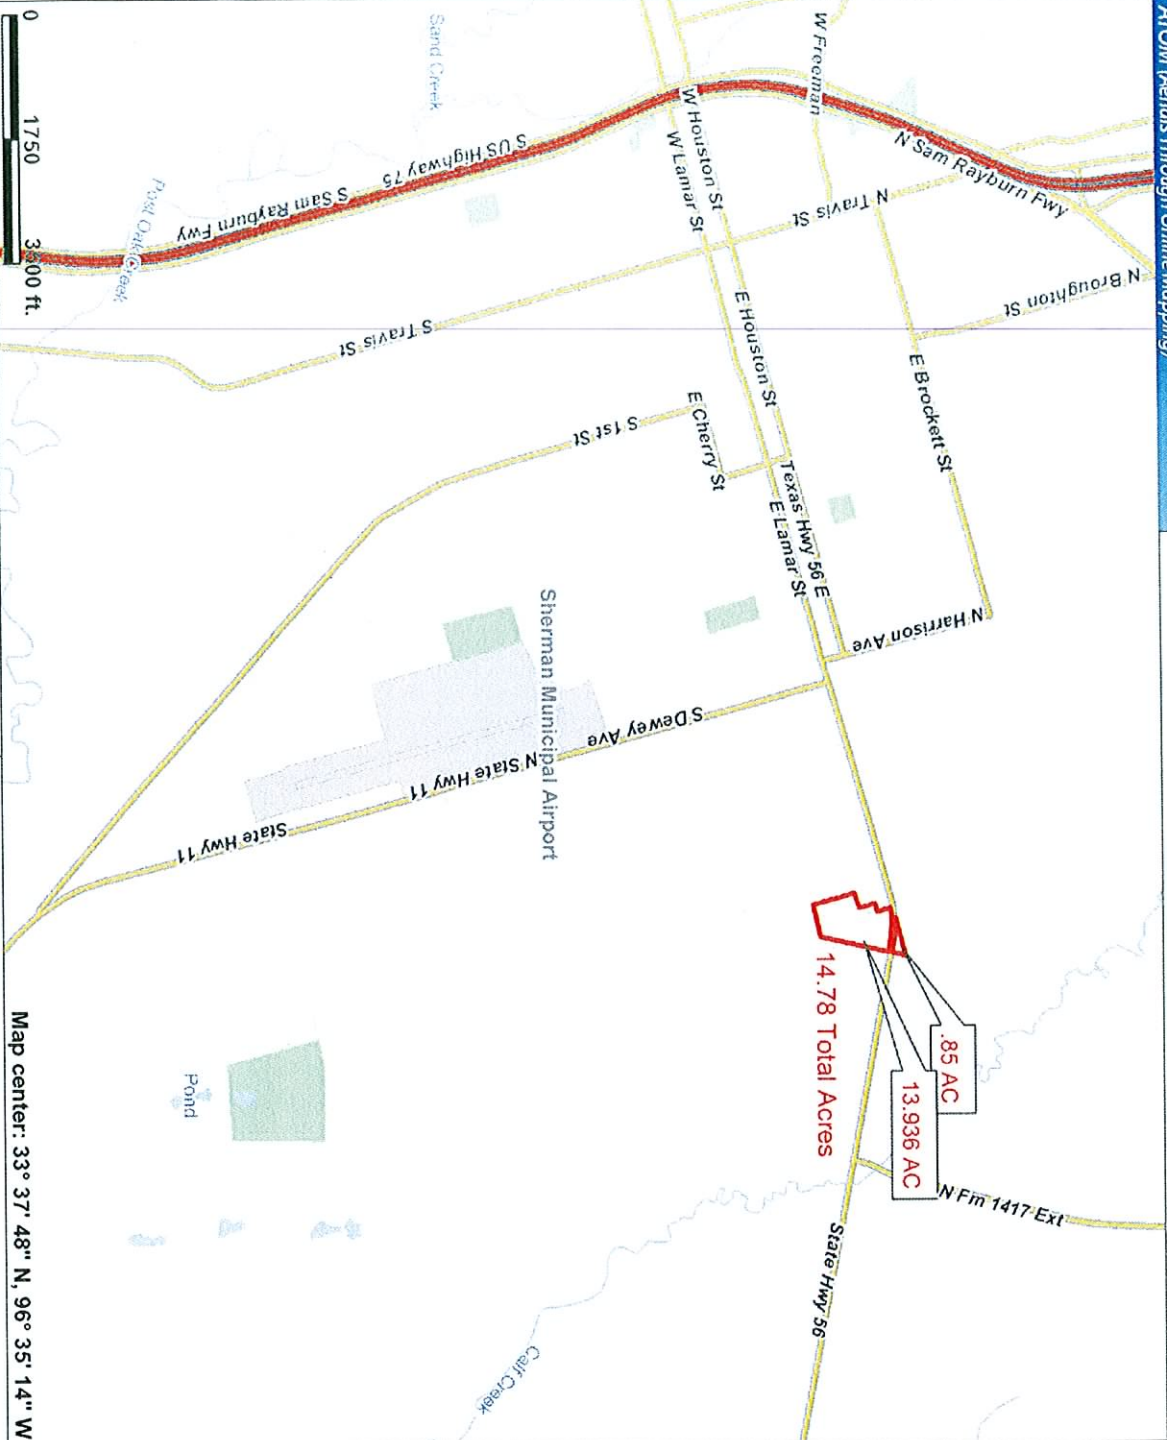

14.78 AC Locator Map

Map center: 33° 37' 48" N, 96° 35' 14" W

This map is a user generated static output from an Internet mapping site and is for general reference only. Data layers that appear on this map may or may not be accurate, current, or otherwise reliable. THIS MAP IS NOT TO BE USED FOR NAVIGATION.

- Legend**
- Fannin Major Roads
 - County Boundaries
 - Freeway
 - Major Roads 12
 - Parks
 - Airports
 - Streams
 - Lakes
 - City Limits
 - County