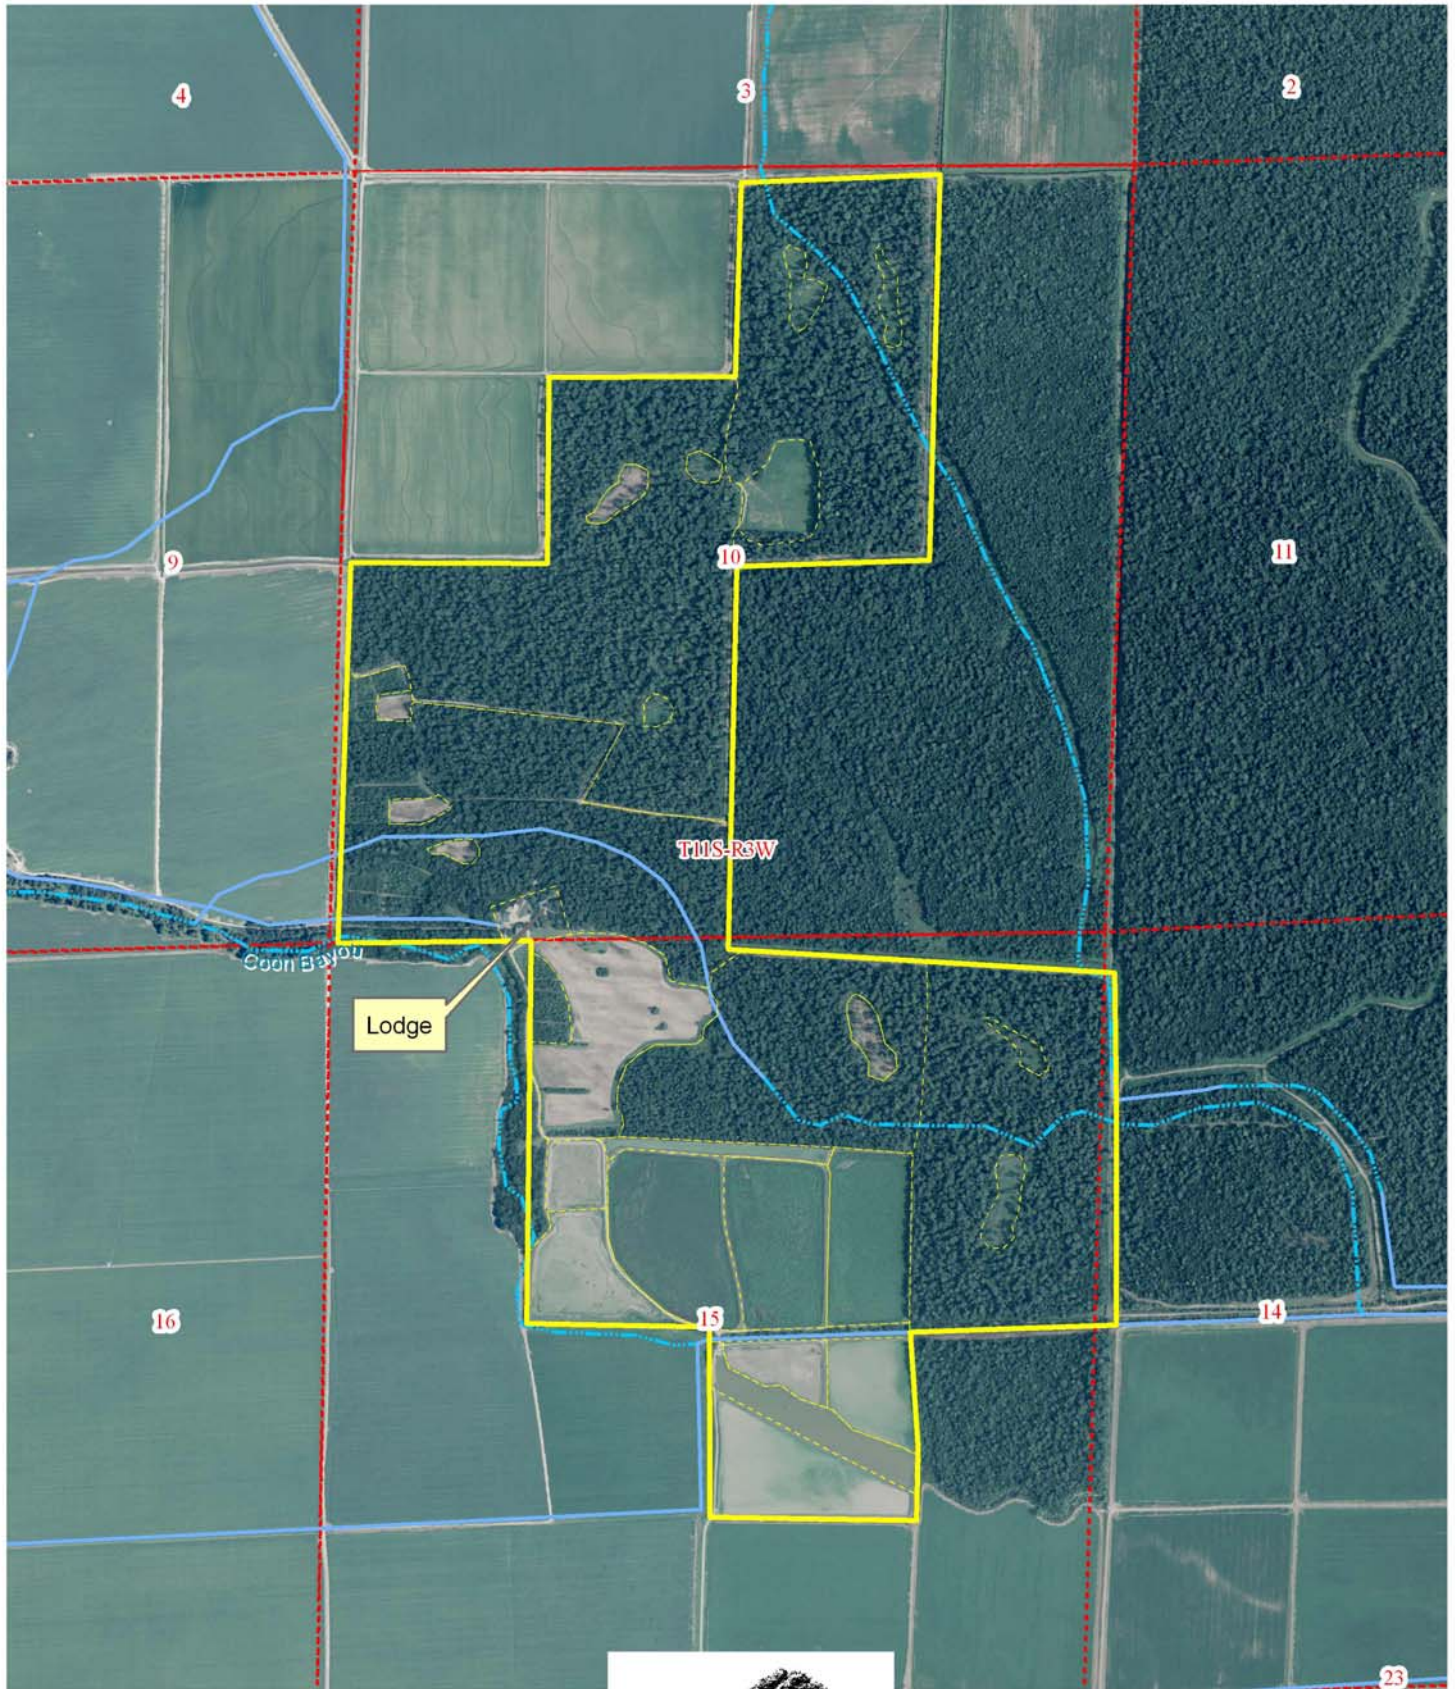

LONE CYPRESS FARMS +/-560 Acres & Hunting Lodge Desha County, Arkansas

0 0.125 0.25 0.5 Miles

Created By: BDB
Printed Date: May 17, 2010