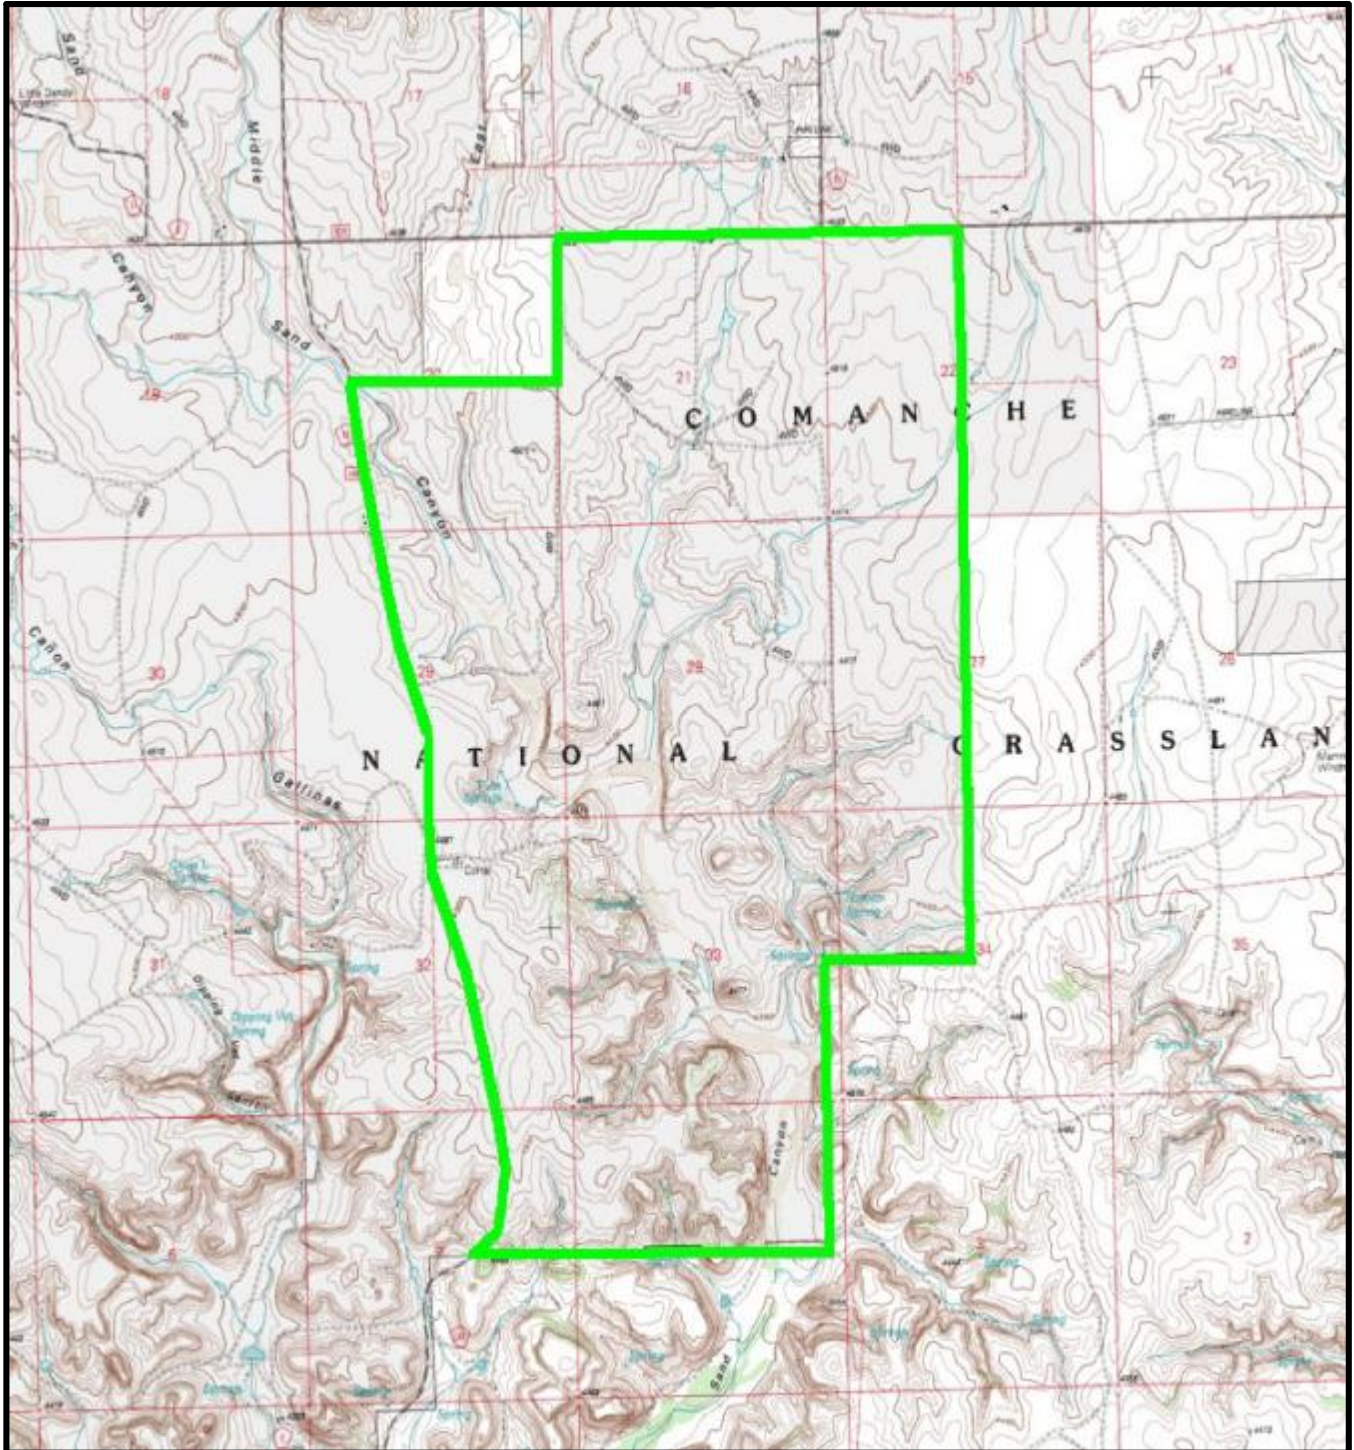

## GOOGLE MAP

THE CANYON SPRINGS RANCH

3820 +/- ACRES

BACA COUNTY, COLORADO

**\*Borders as drawn are approximate and must be verified by the buyer and/or appropriate professionals.**

## TOPO MAP

THE CANYON SPRINGS RANCH

3820 +/- ACRES

BACA COUNTY, COLORADO

\*Borders as drawn are approximate and must be verified by the buyer and/or appropriate professionals.

## LOCATION MAP

THE CANYON SPRINGS RANCH

3820 +/- ACRES

BACA COUNTY, COLORADO

\*Borders as drawn are approximate and must be verified by the buyer and/or appropriate professionals.