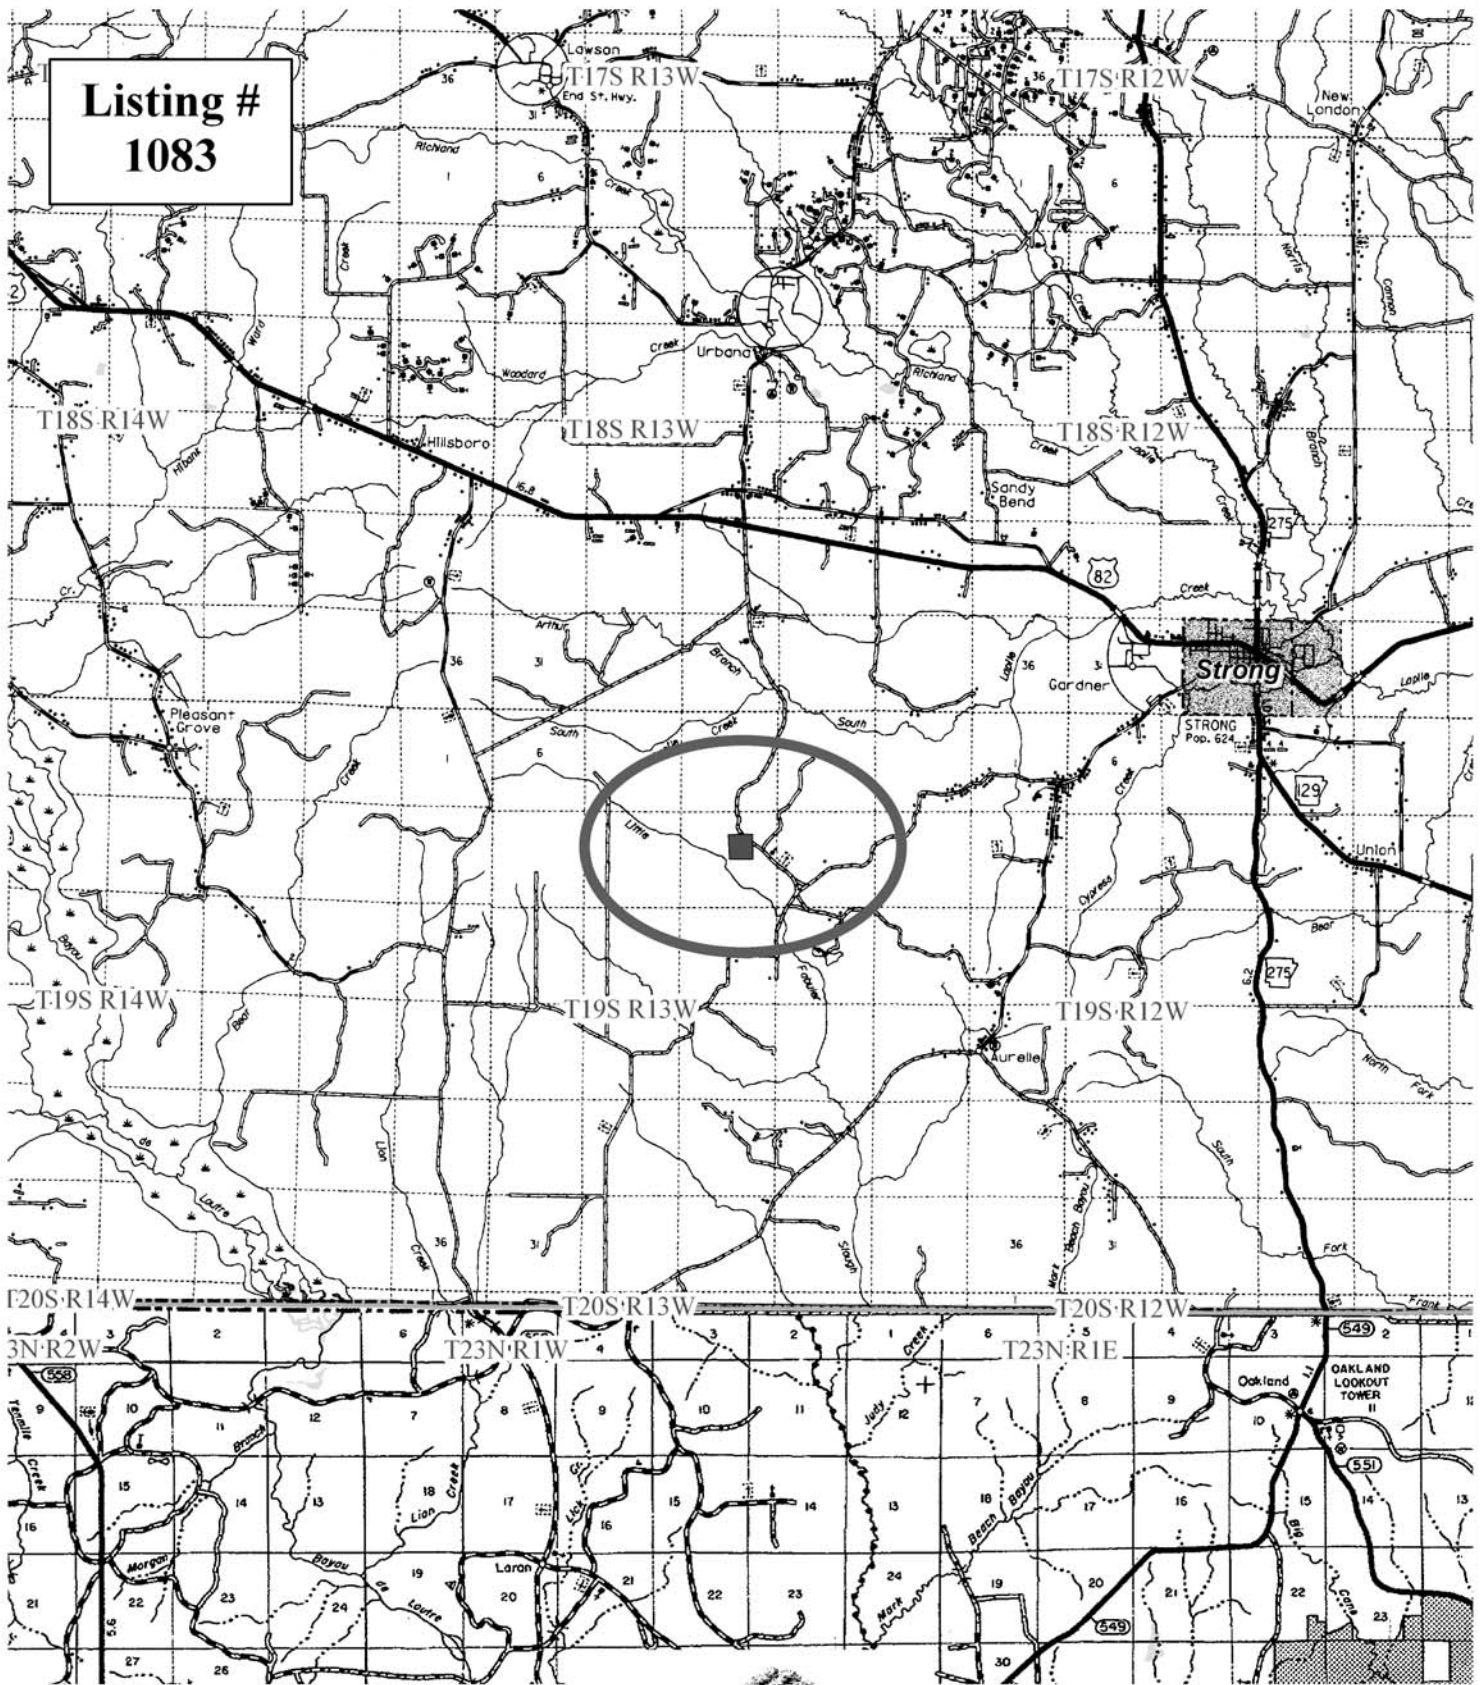

LAND FOR SALE
Little Fabular Slough Tract
+/-40 Acres - Sec. 9, T19S, R13W
Union County, Arkansas

Listing #
1083

Location Map
Created By: BDB
Printed Date: 1/18/10