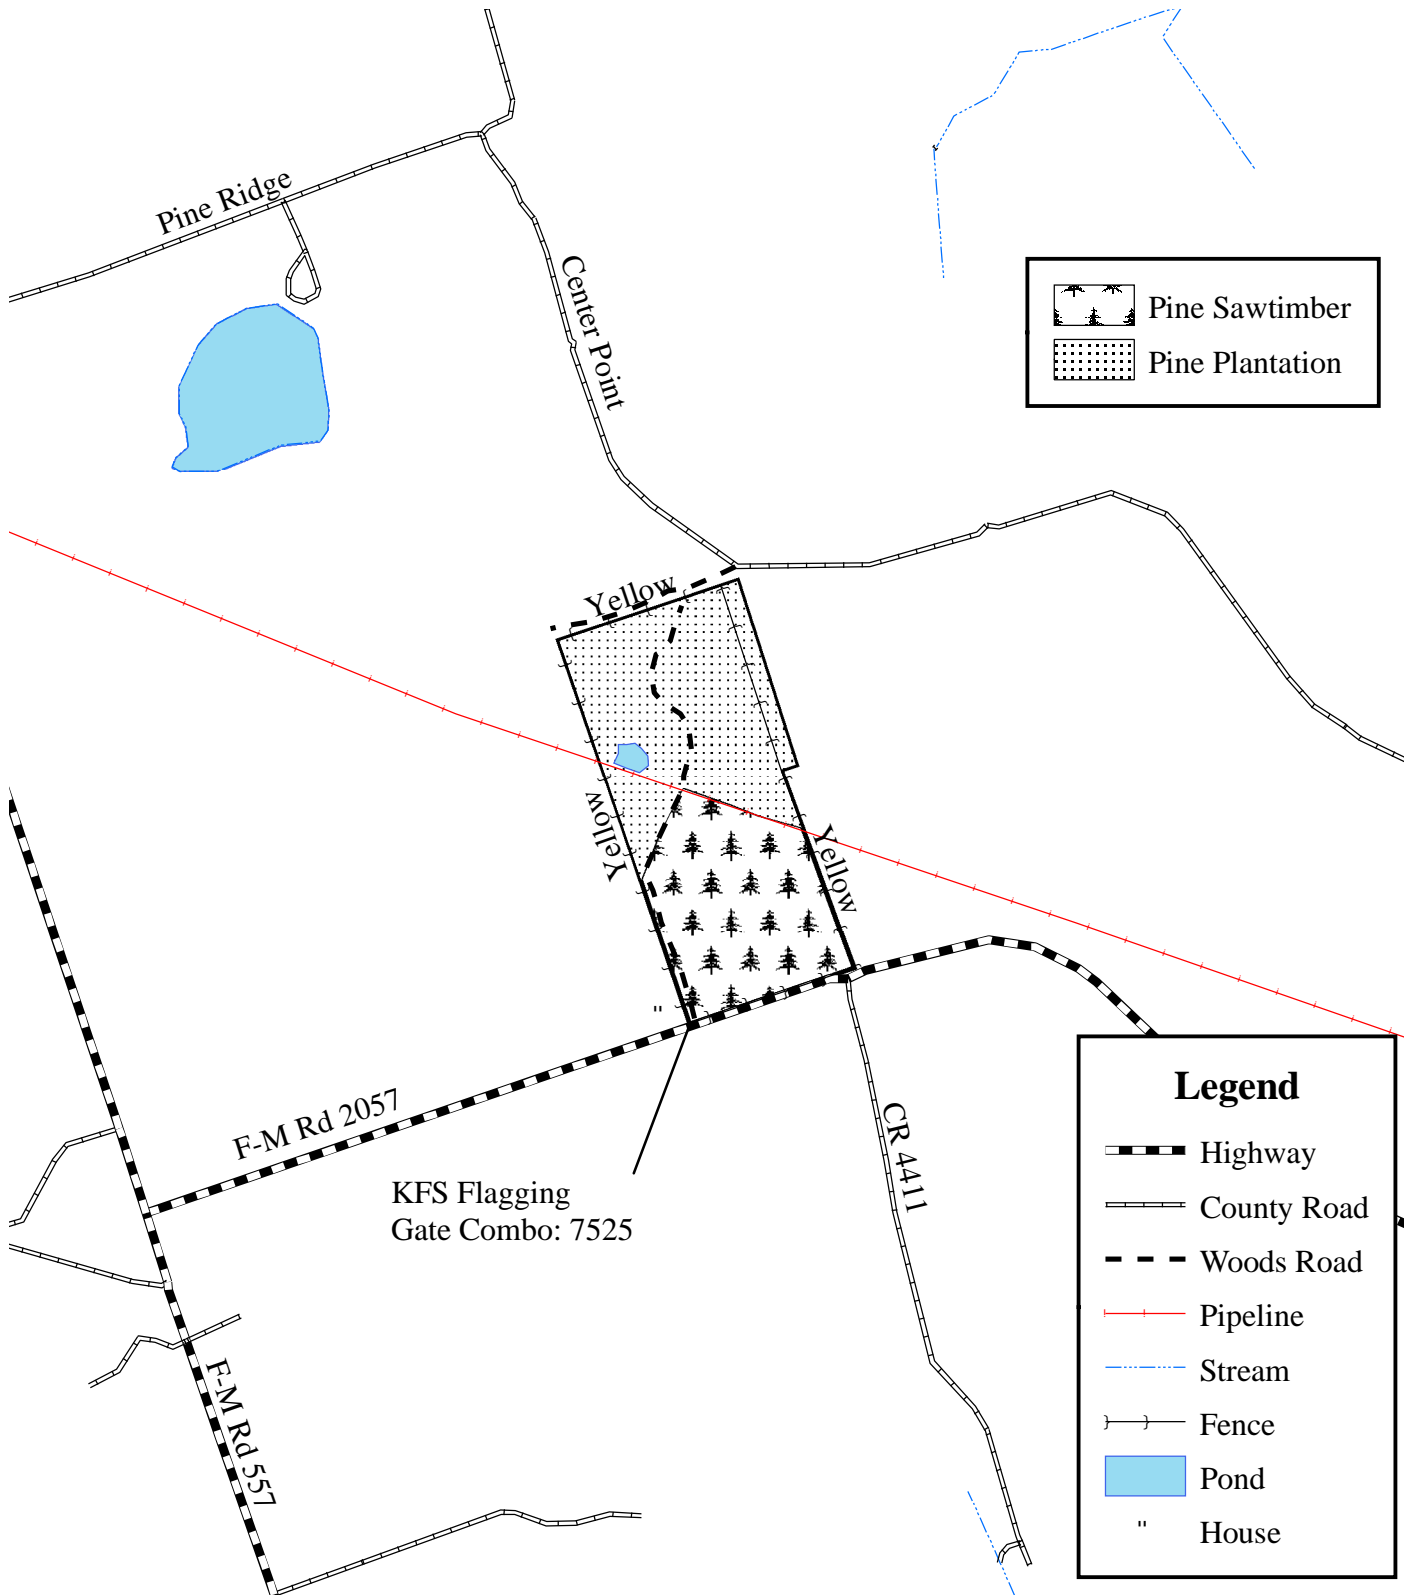

Garrett Tract  
 +/- 78.5 Acres  
 Camp County, Texas

	Pine Sawtimber
	Pine Plantation

**Legend**

	Highway
	County Road
	Woods Road
	Pipeline
	Stream
	Fence
	Pond
	House

Tiger Data  
 November, 2008  
 Printed By: GAK