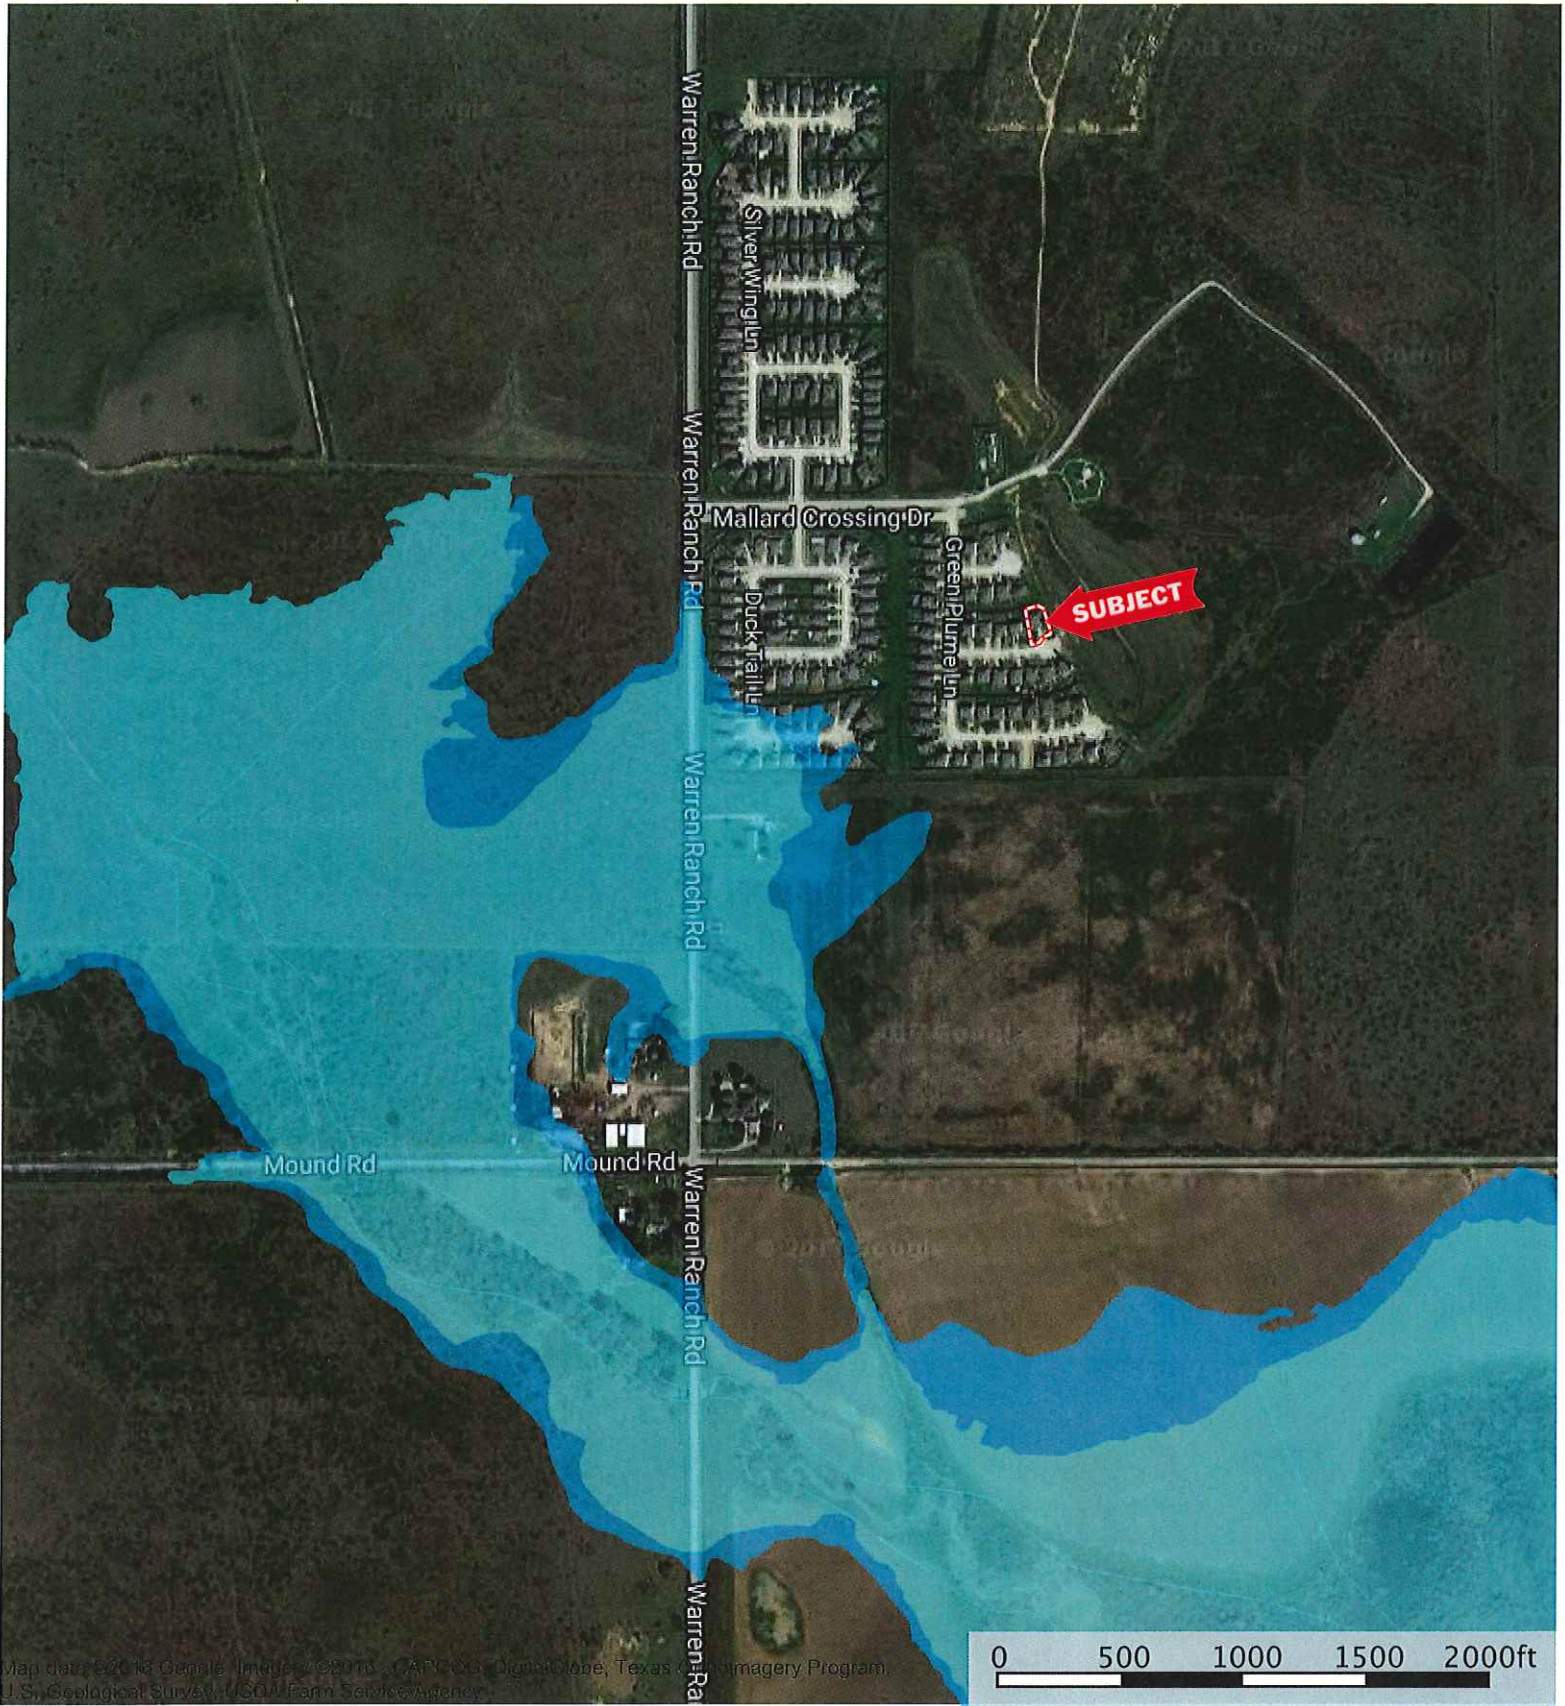

**SUBJECT**

26802 Blacktail Ct.  
Harris, Texas, AC +/-

Map data ©2016 Google, Imagery ©2016, CAPCOG, DigitalGlobe, Texas Orthomosaic Program, US Geological Survey, US Department of State Service Agency

 Boundary

26802 Blacktail Ct.  
Harris, Texas, AC +/-

 Boundary

26802 Blacktail Ct.  
Harris, Texas, AC +/-

Map data ©2018 Google, Imagery ©2018 CAI, OpenStreetMap contributors, DigitalGlobe, Texas Center for Geospatial Information, U.S. Geological Survey, USDA Farm Service Agency, and others.

- Boundary
- 100 Year Floodplain
- 500 Year Floodplain