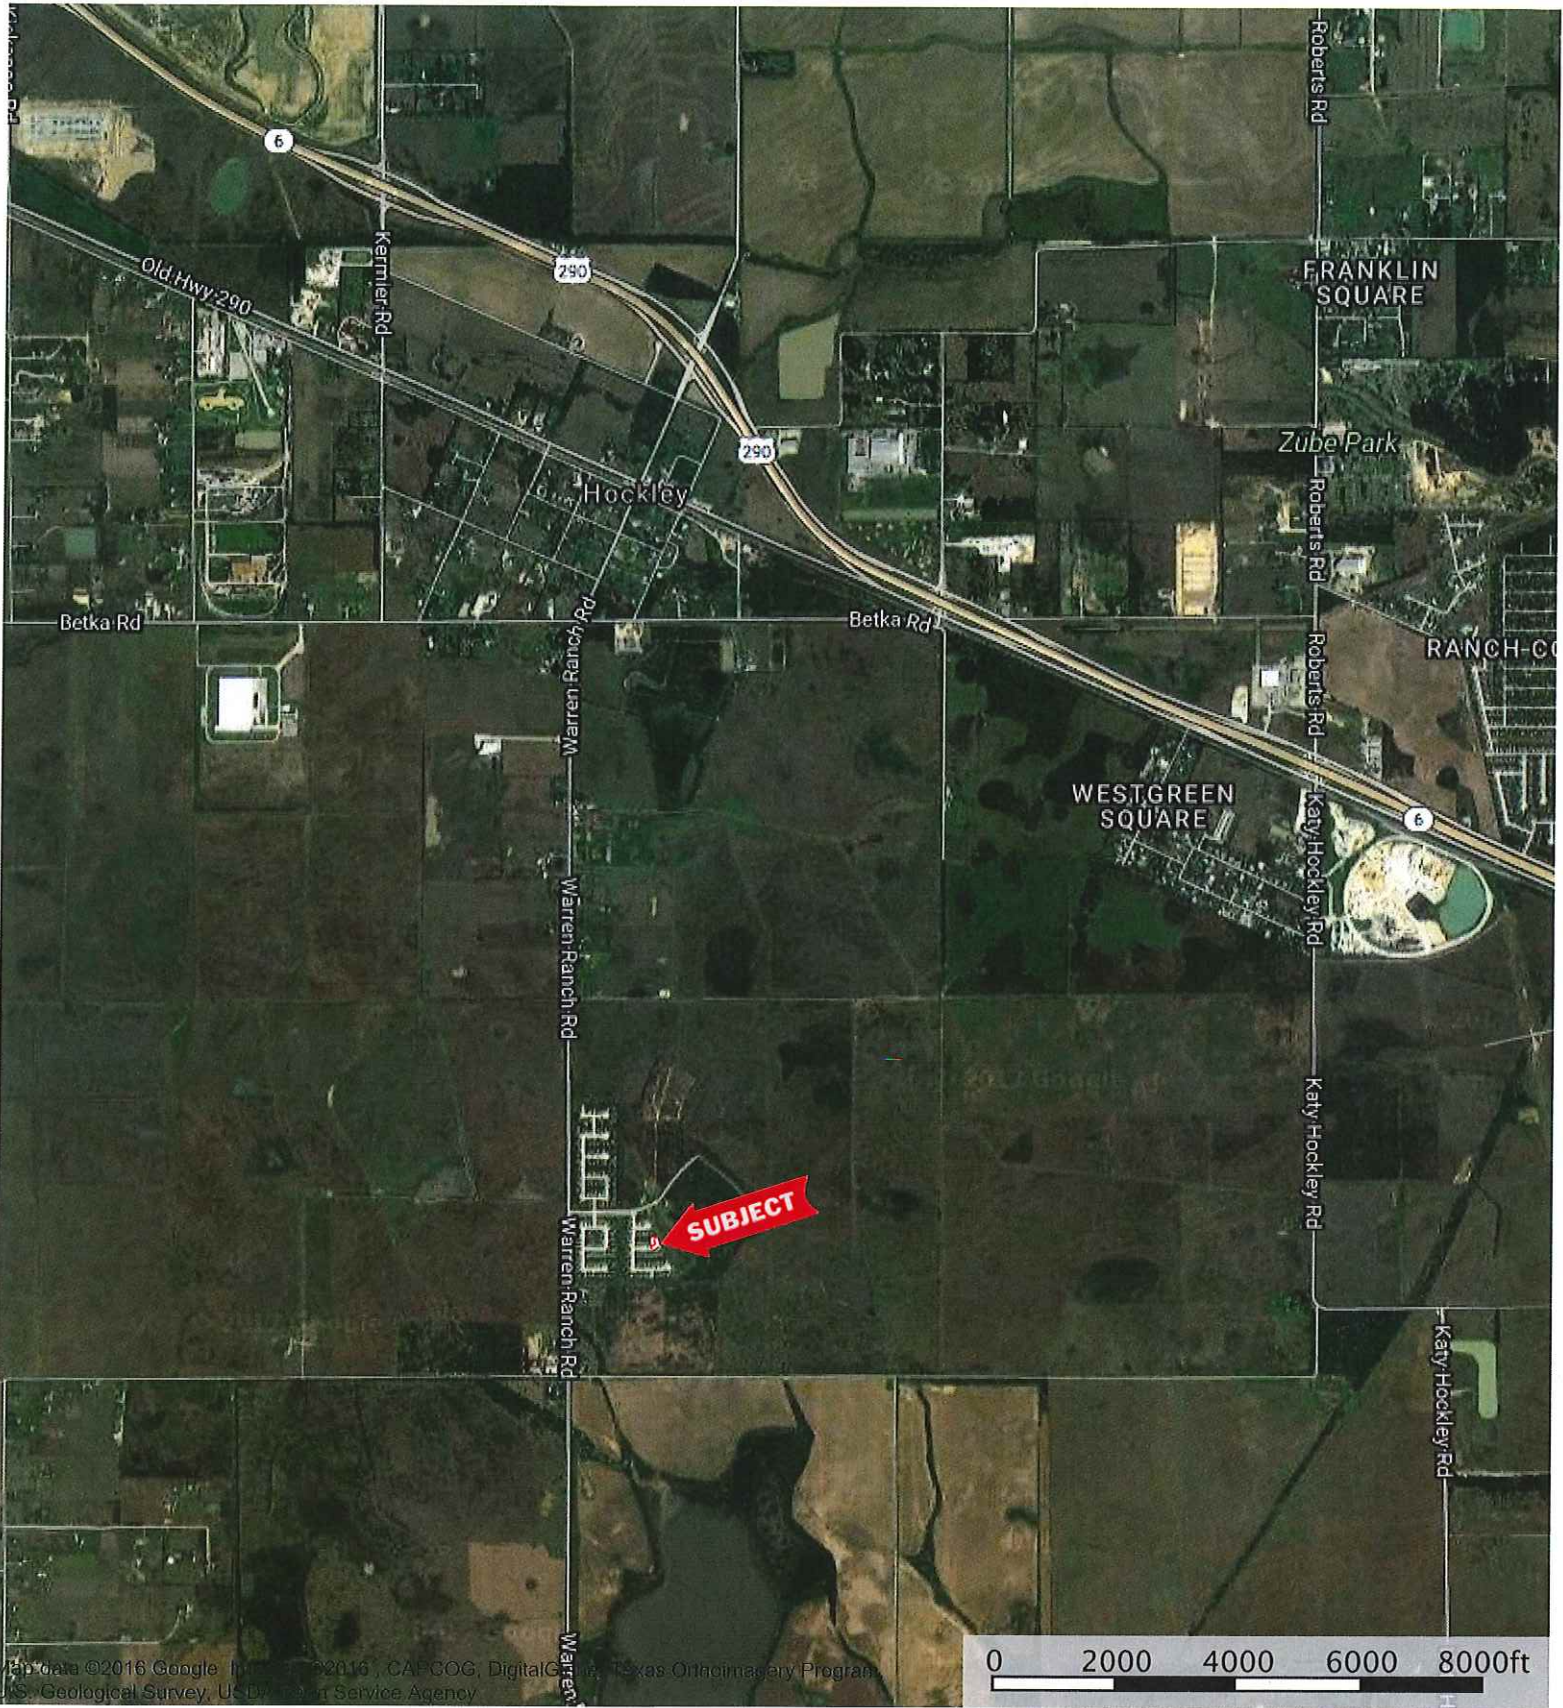

**SUBJECT**

26802 Blacktail Ct.  
Harris, Texas, AC +/-

Map data ©2016 Google, Imagery ©2016, CAPCOG, DigitalGlobe, Texas Orthomosaic Program, US Geological Survey, US Department of State Service Agency

 Boundary

26802 Blacktail Ct.  
Harris, Texas, AC +/-

 Boundary

26802 Blacktail Ct.  
Harris, Texas, AC +/-

Map data ©2018 Google, Imagery ©2018 CAI, OpenStreetMap contributors, DigitalGlobe, Texas Center for Geospatial Information, U.S. Geological Survey, USDA Farm Service Agency, and others.

- Boundary
- 100 Year Floodplain
- 500 Year Floodplain