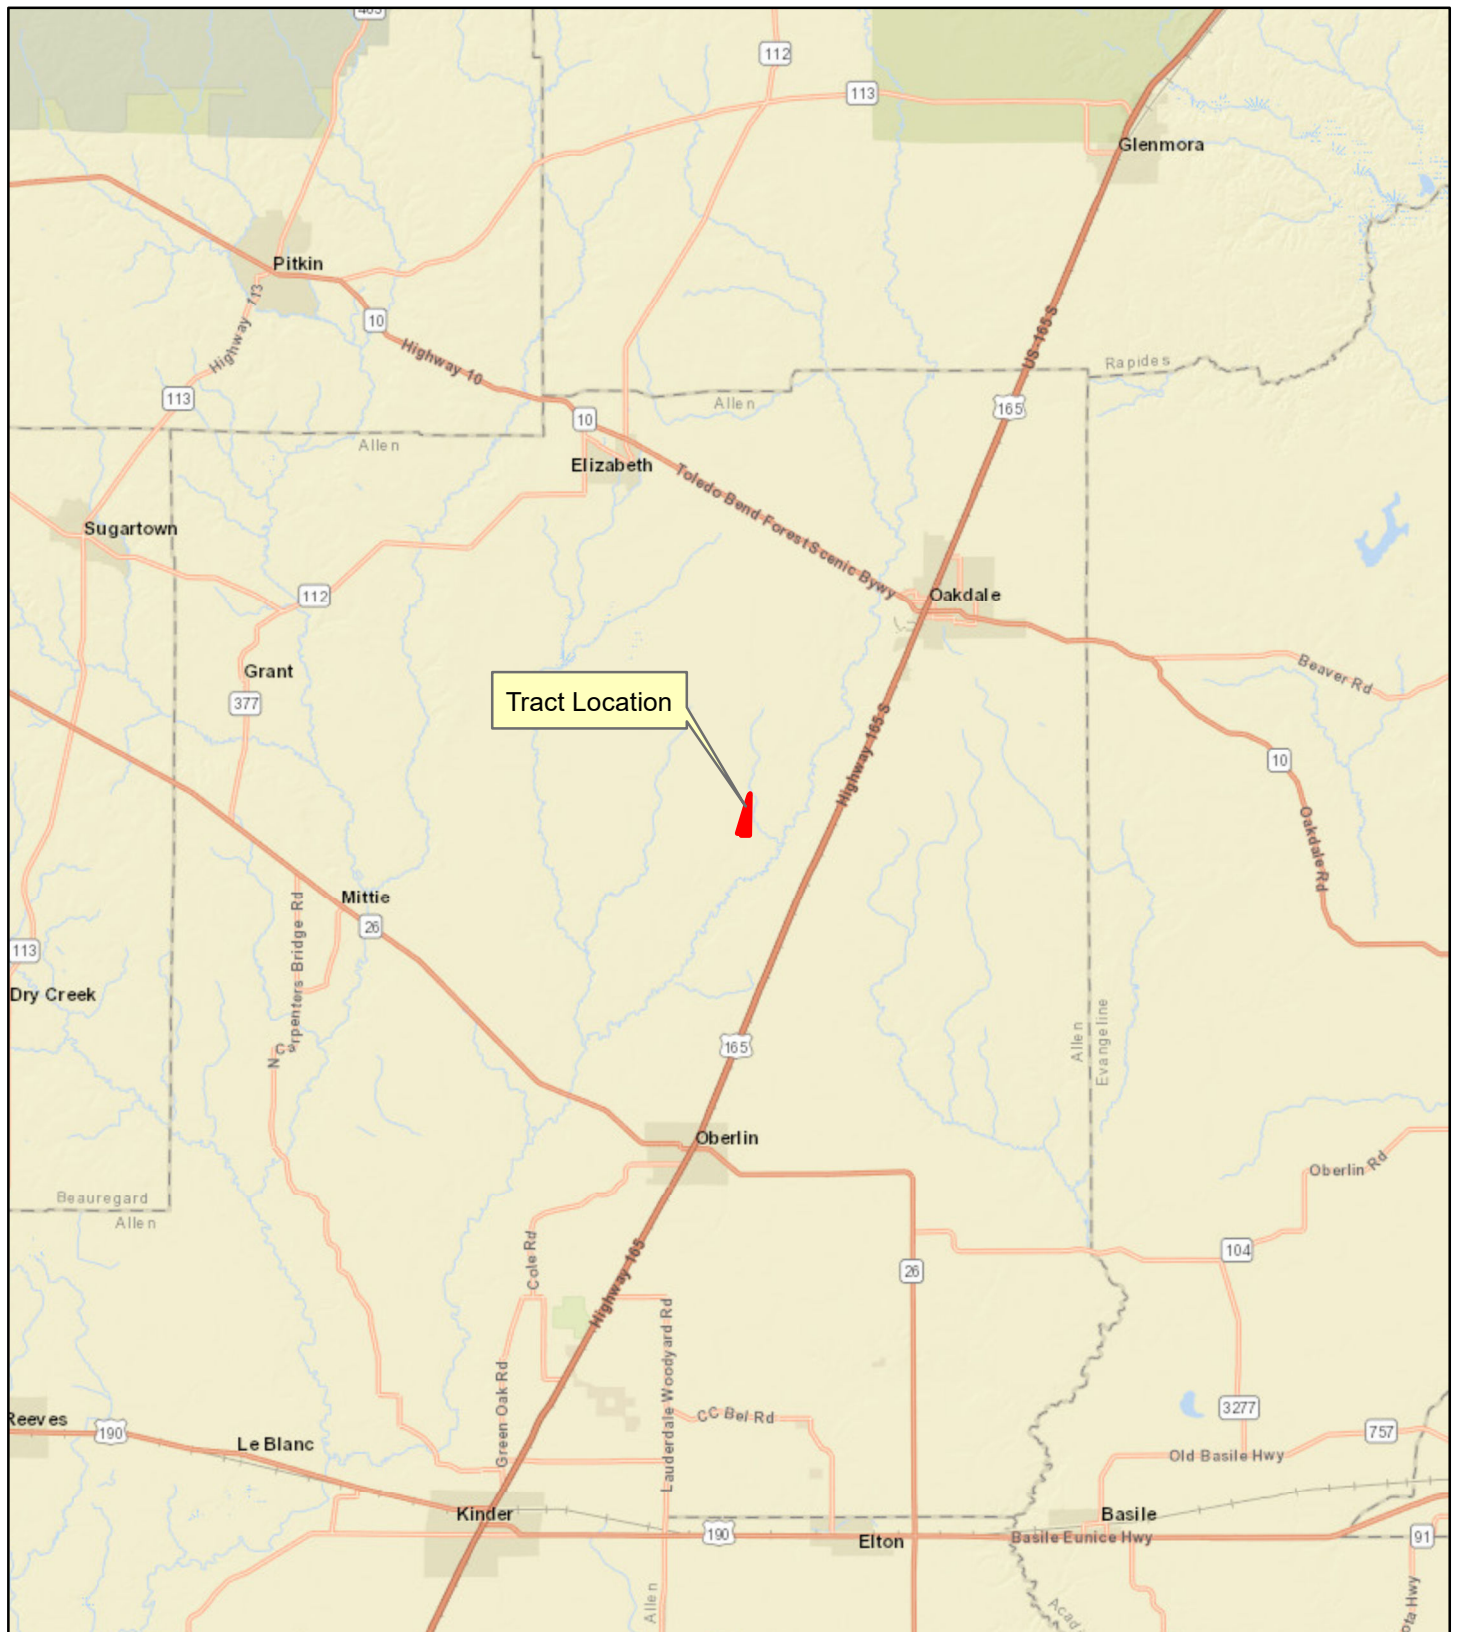

# S. River Road Tract

Allen Parish  
101.8± Acres

Tract Location

**MORROW**  
LAND GROUP, LLC

Data presented is for reference purposes only and cannot be guaranteed.