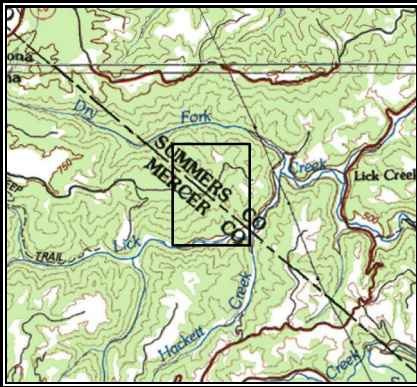

# LONE STAR COUNTRY RETREAT

**FOXFIRE**  
REALTY

**LONE STAR COUNTRY RETREAT**  
Summers & Mercer Counties, West Virginia  
Elevation Range: 1995 - 2258' +/-; Google Coordinates:  
LAT 37.481954 (N), LON -80.935449 (W) This map is for  
general location purposes. Consult a licensed surveyor for  
exact boundary and acreage information.