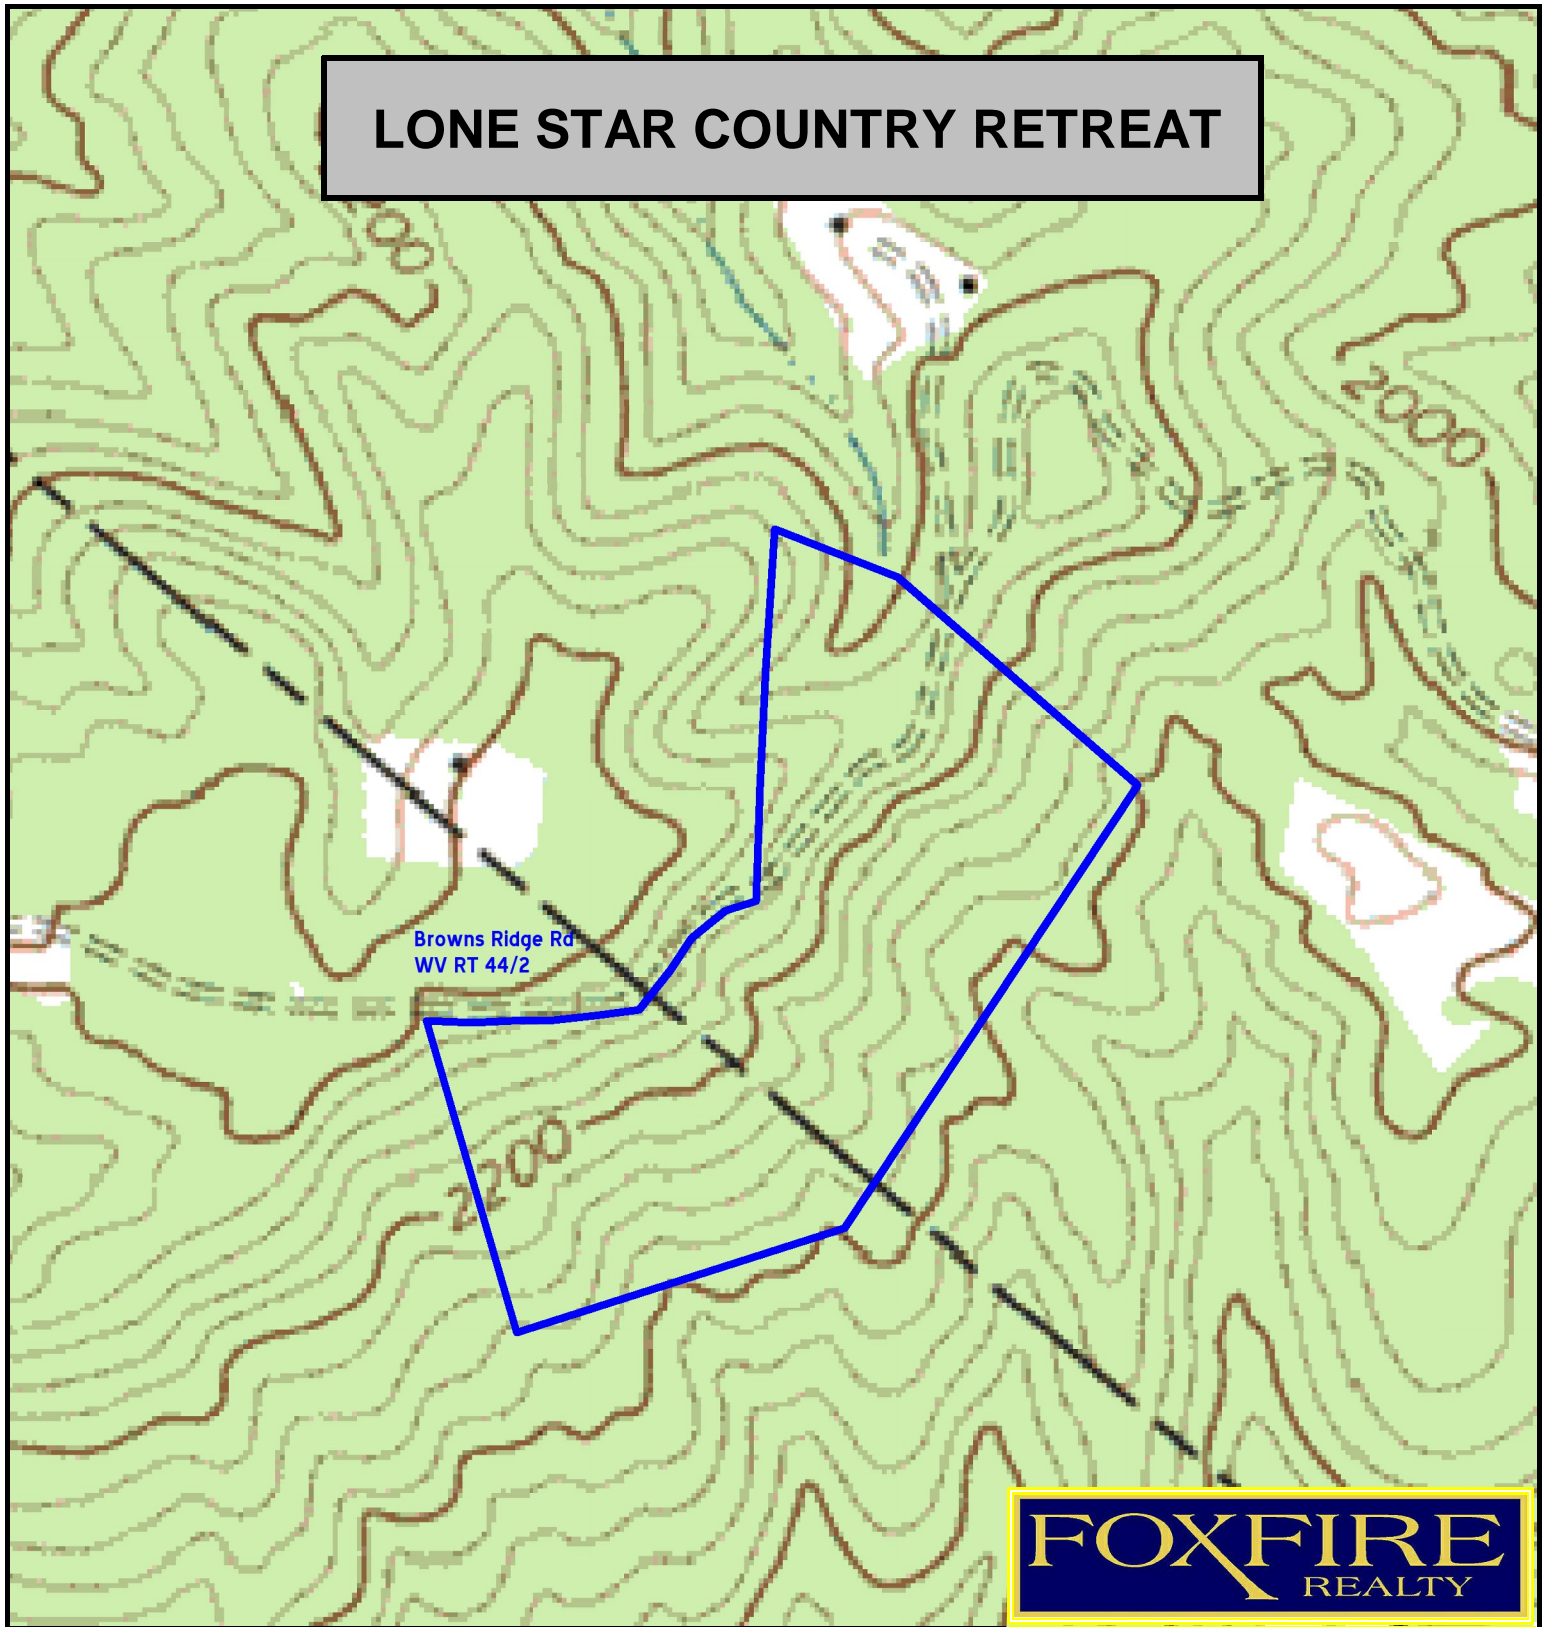

# LONE STAR COUNTRY RETREAT

**FOXFIRE**  
REALTY

**LONE STAR COUNTRY RETREAT**  
Summers & Mercer Counties, West Virginia  
Elevation Range: 1995 - 2258' +/-; Google Coordinates:  
LAT 37.481954 (N), LON -80.935449 (W) This map is for  
general location purposes. Consult a licensed surveyor for  
exact boundary and acreage information.