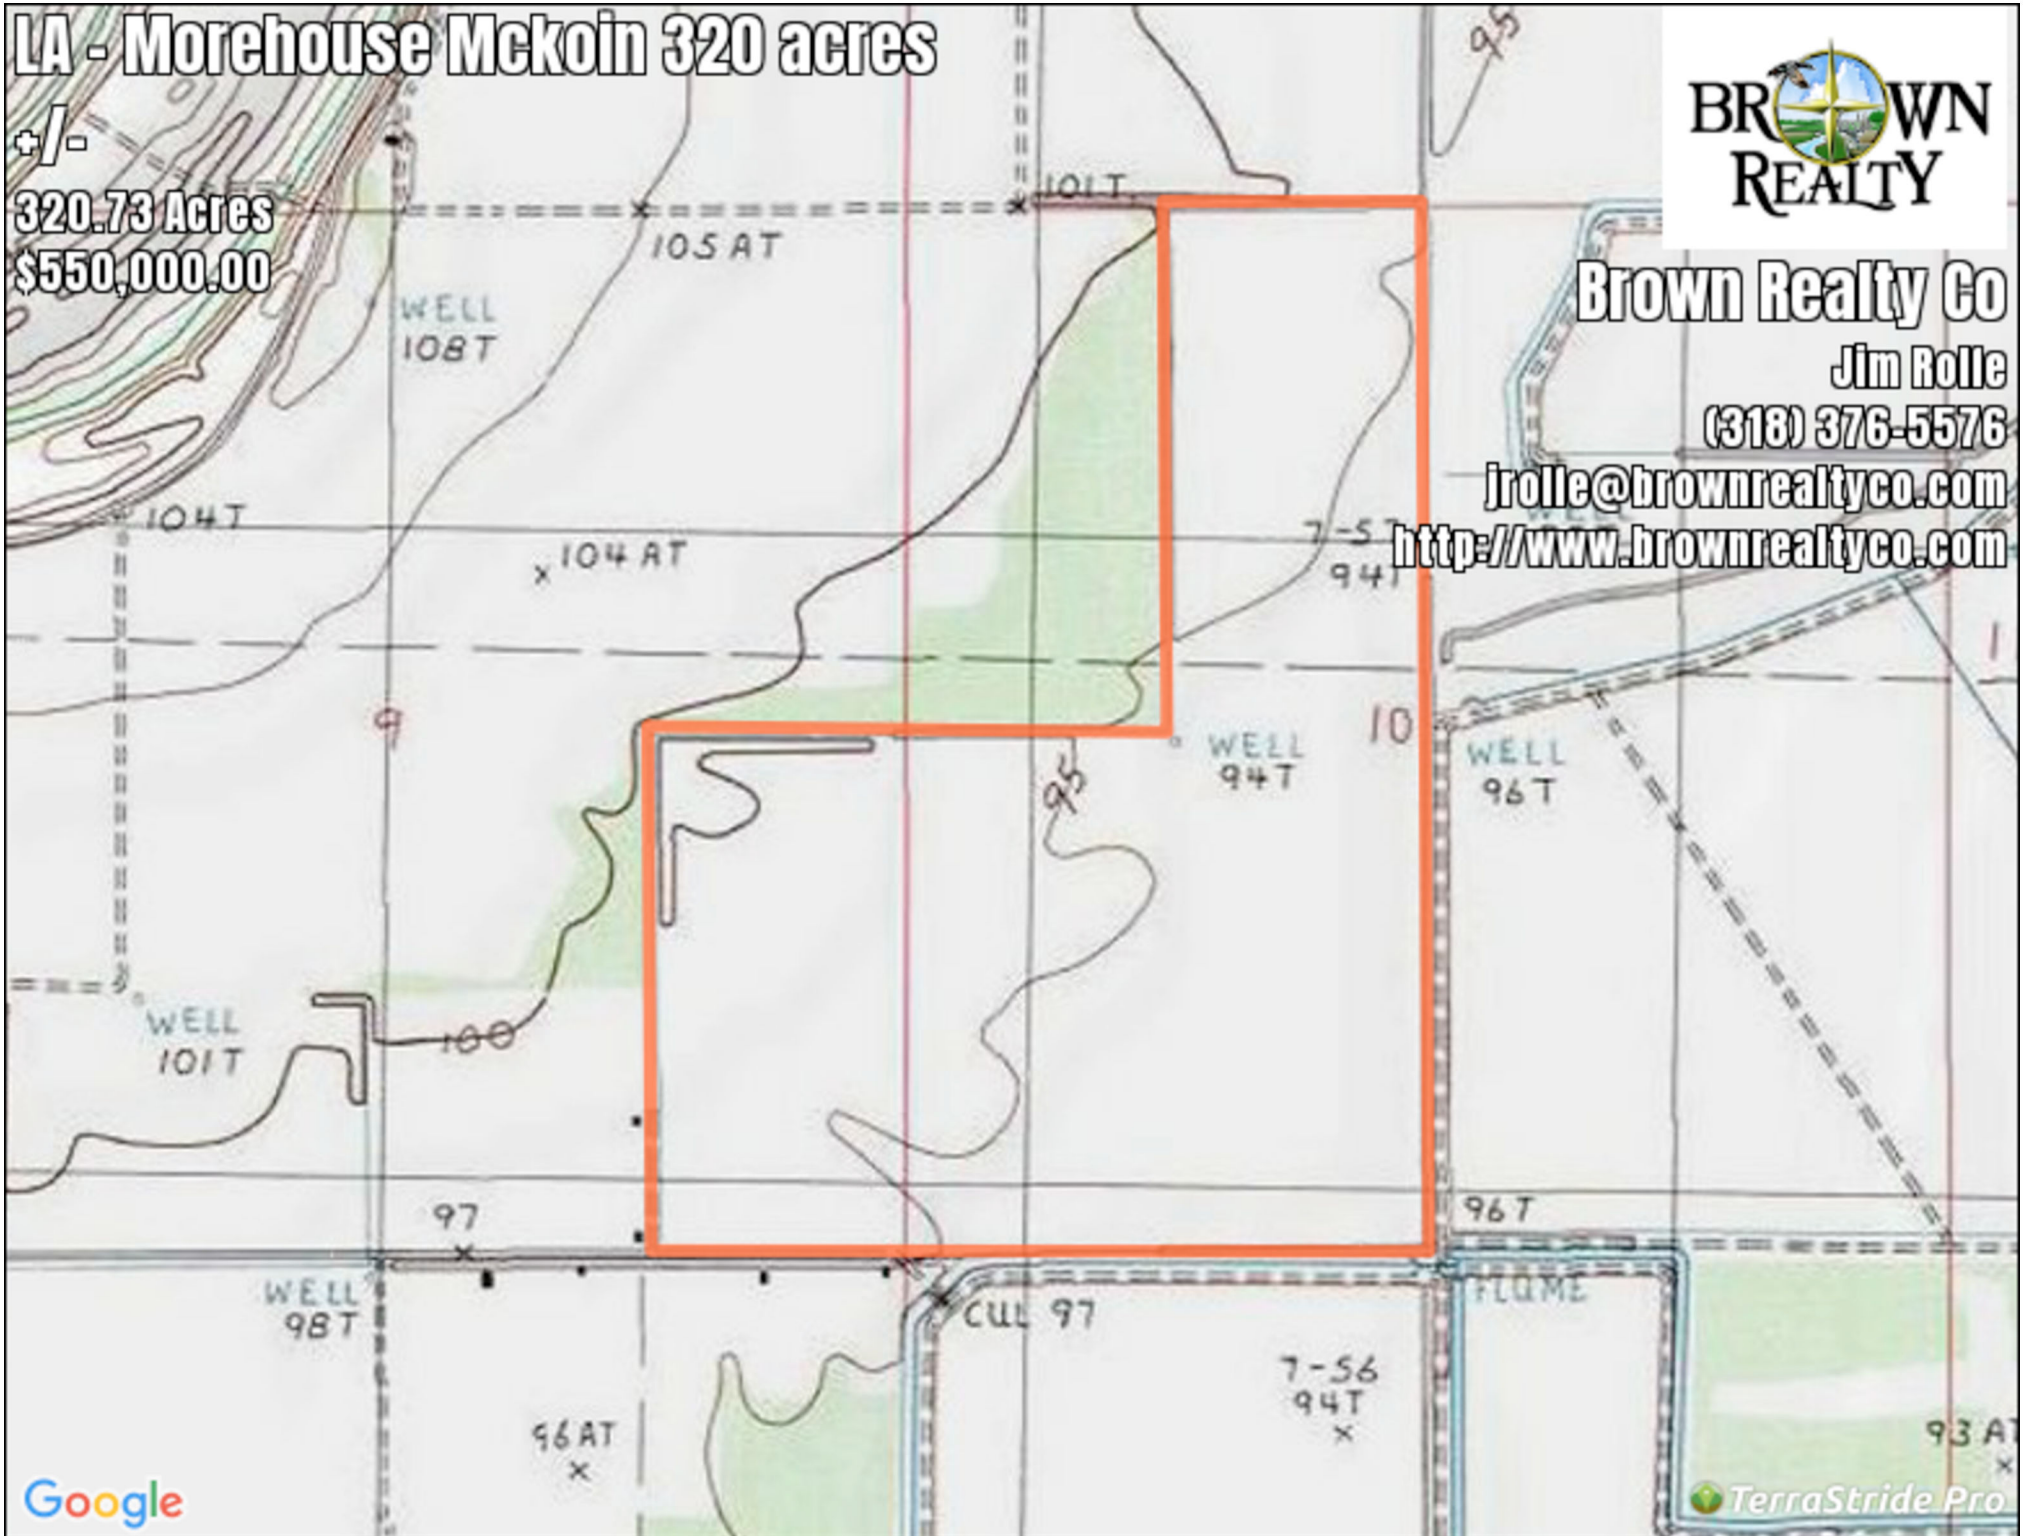

Brown Realty Co

Jim Rolle

(318) 376-5576

jrolle@brownrealtyco.com

<http://www.brownrealtyco.com>