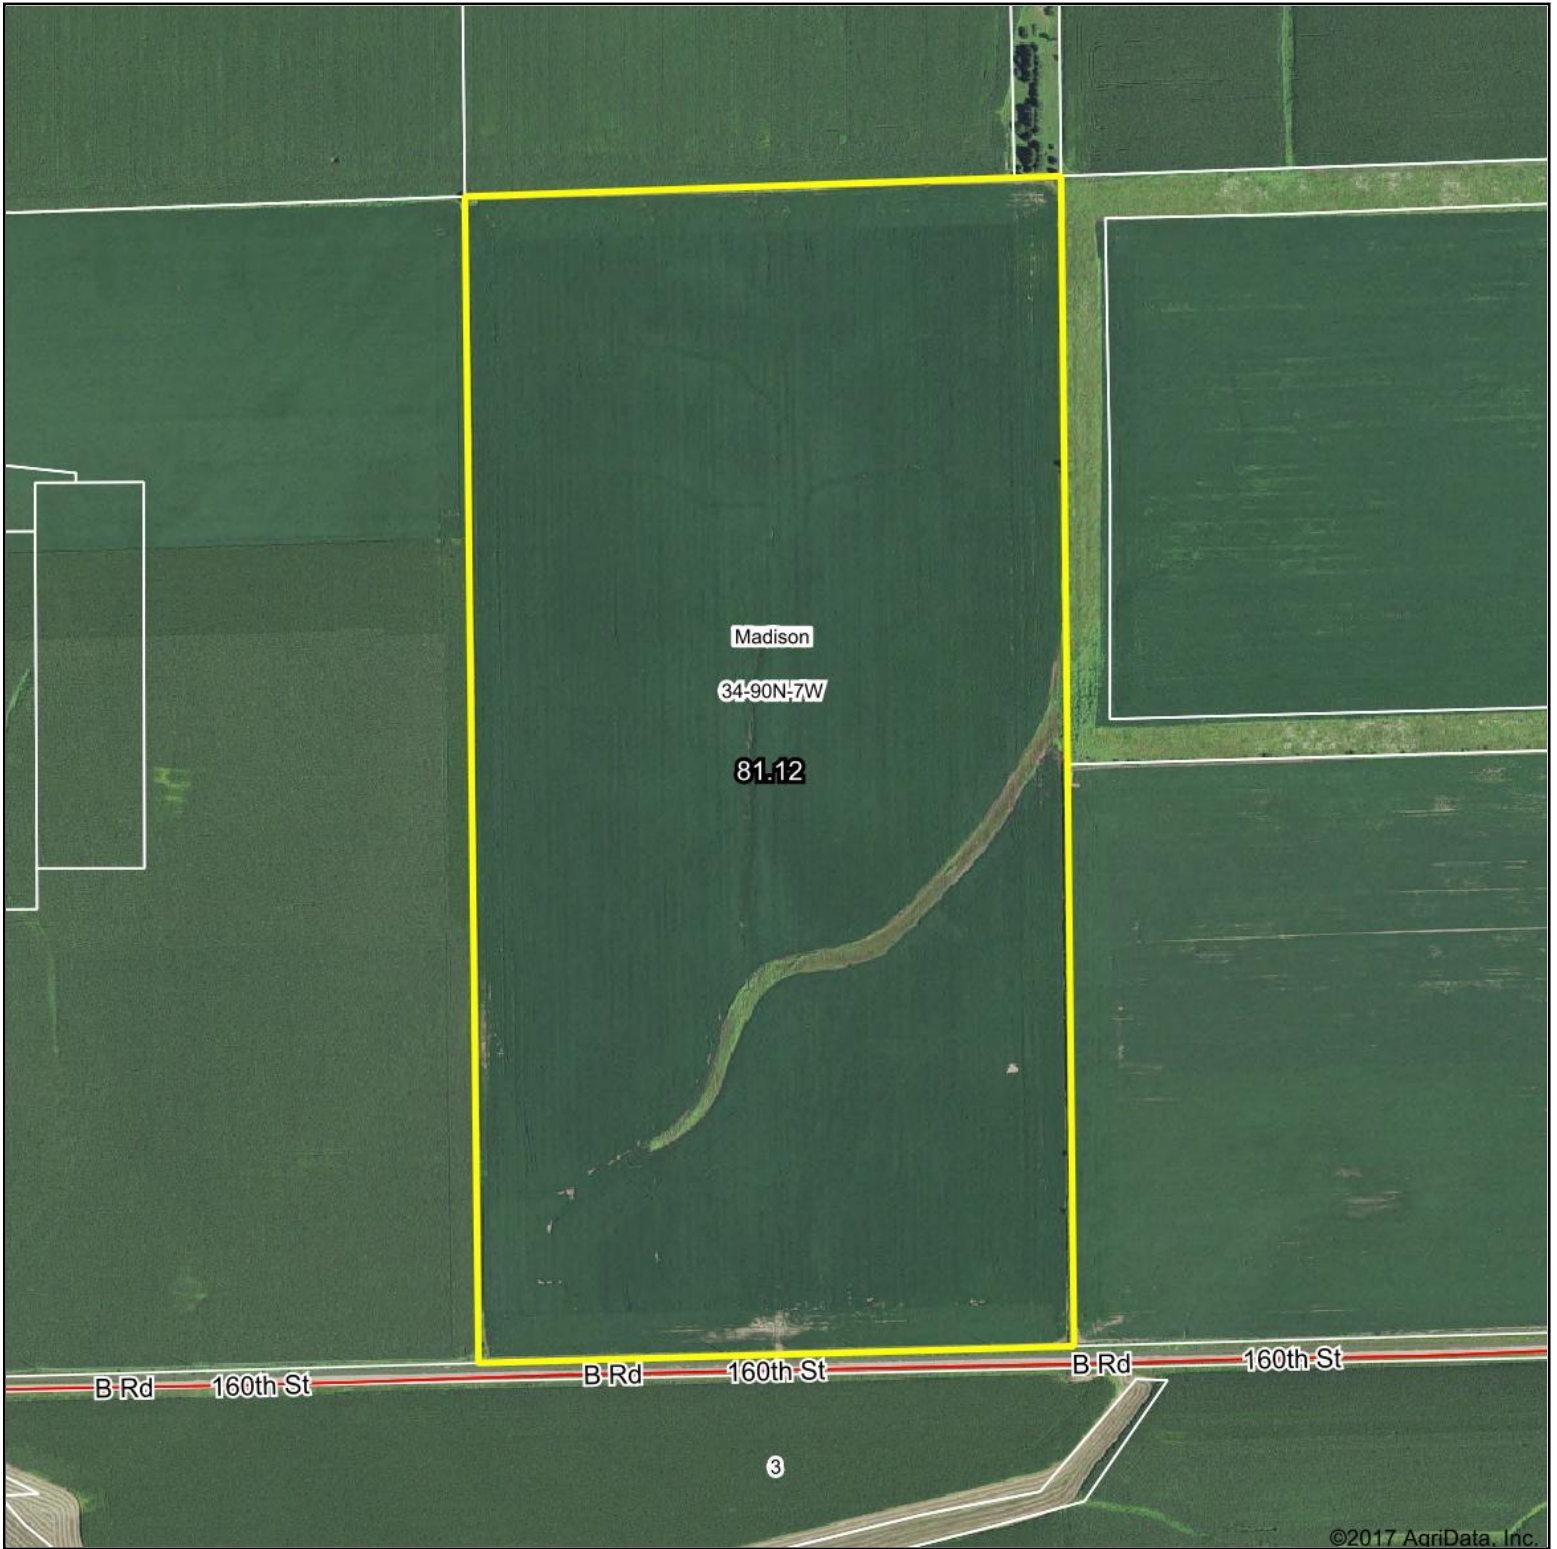

FSA Aerial Map

©2017 AgriData, Inc.

map center: 42° 33' 35.98, -91° 39' 38.32

34-90N-7W
Buchanan County
Iowa

1/17/2018