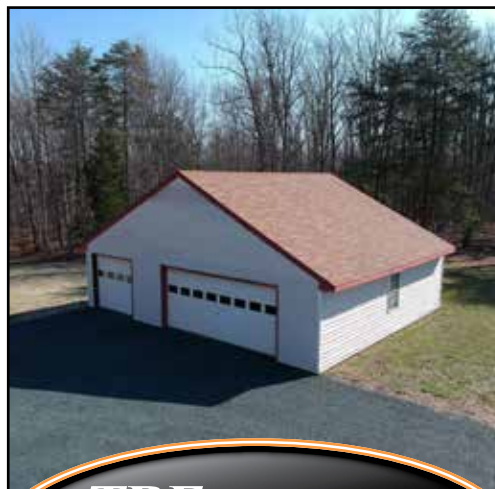

470 RIDGE RD, PROSPECT, VA • PRINCE EDWARD COUNTY

Selling for Gary & Margaret Jackson

- Beautiful and spacious custom built home offers 2541 sq.ft. with 3 bedrooms and 2 full baths
- Plenty of living space and storage space
- Wonderful kitchen with ample cabinet and counter space, cook top island with bar, breakfast area, built-in desk, built-in china cabinet, GE oven, GE dishwasher, and Samsung refrigerator
- Master bedroom offers his and her walk-in closets and a dressing room
- Spacious deck and covered front porch
- Attached garage with small workshop
- Detached 30'x35' shop with electricity offers an equipment bay and a nice, well-lit workshop with cabinets and storage closets
- Plenty of room to roam with a private 3.65 acre lot that borders the State Forest and the Featherfin Wildlife Management Area
- Just 8 miles from Holiday Lake State Park
- Real estate taxes are \$1,161 per year