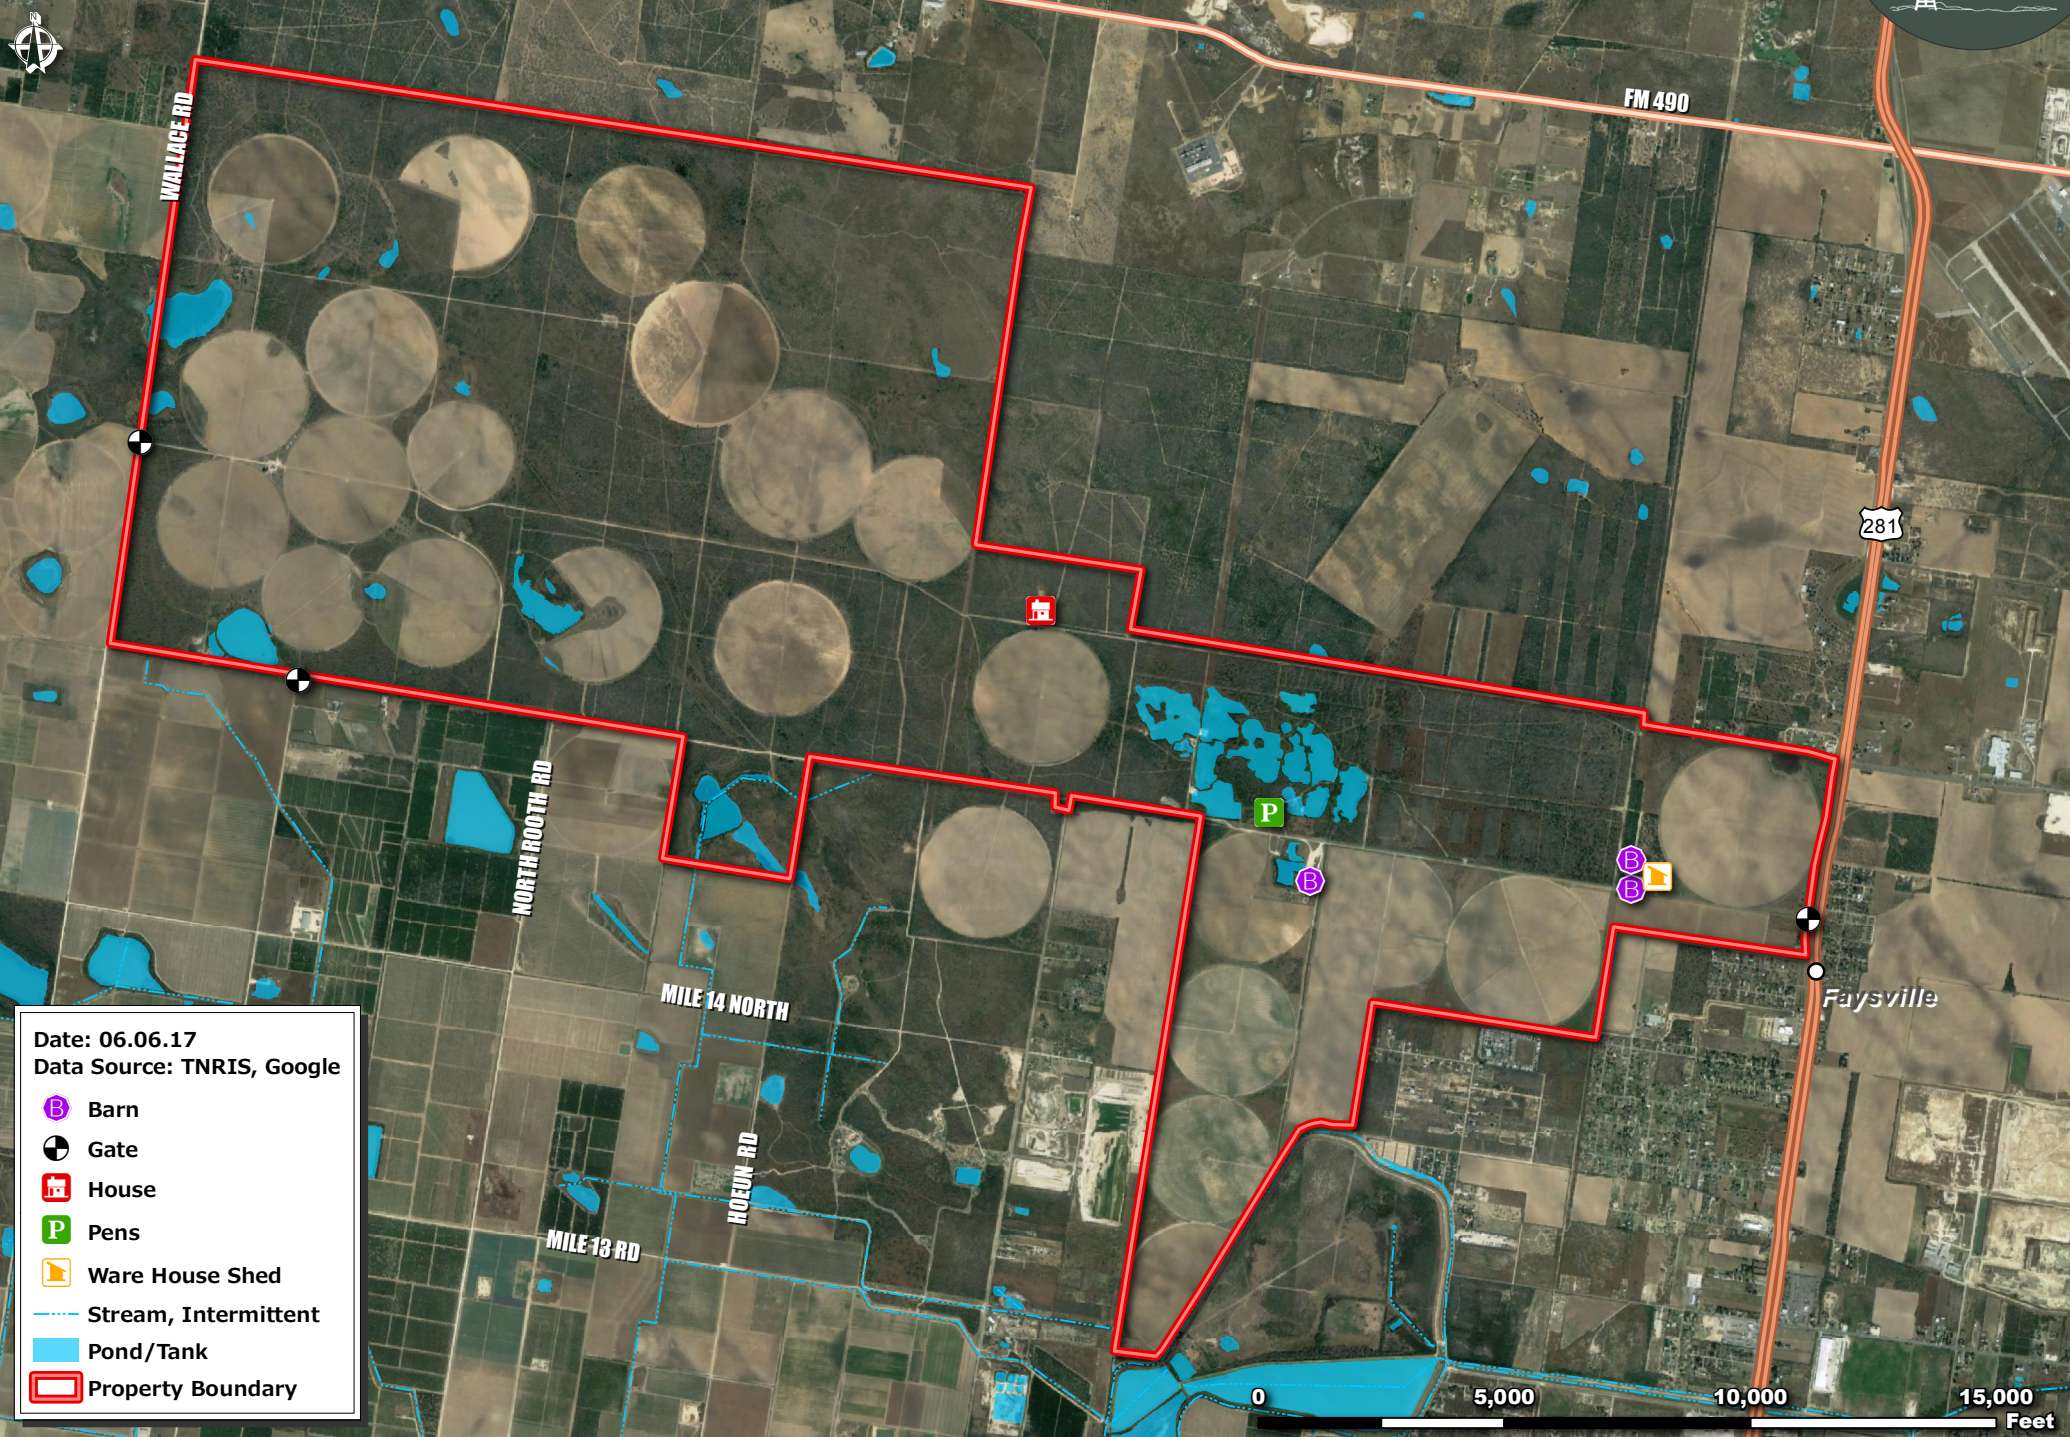

MONTE CRISTO FARMS - 7,596 AC +/-
HIDALGO COUNTY, TEXAS

Date: 06.06.17
Data Source: TNRIS, Google

- Barn
- Gate
- House
- Pens
- Ware House Shed
- Stream, Intermittent
- Pond/Tank
- Property Boundary