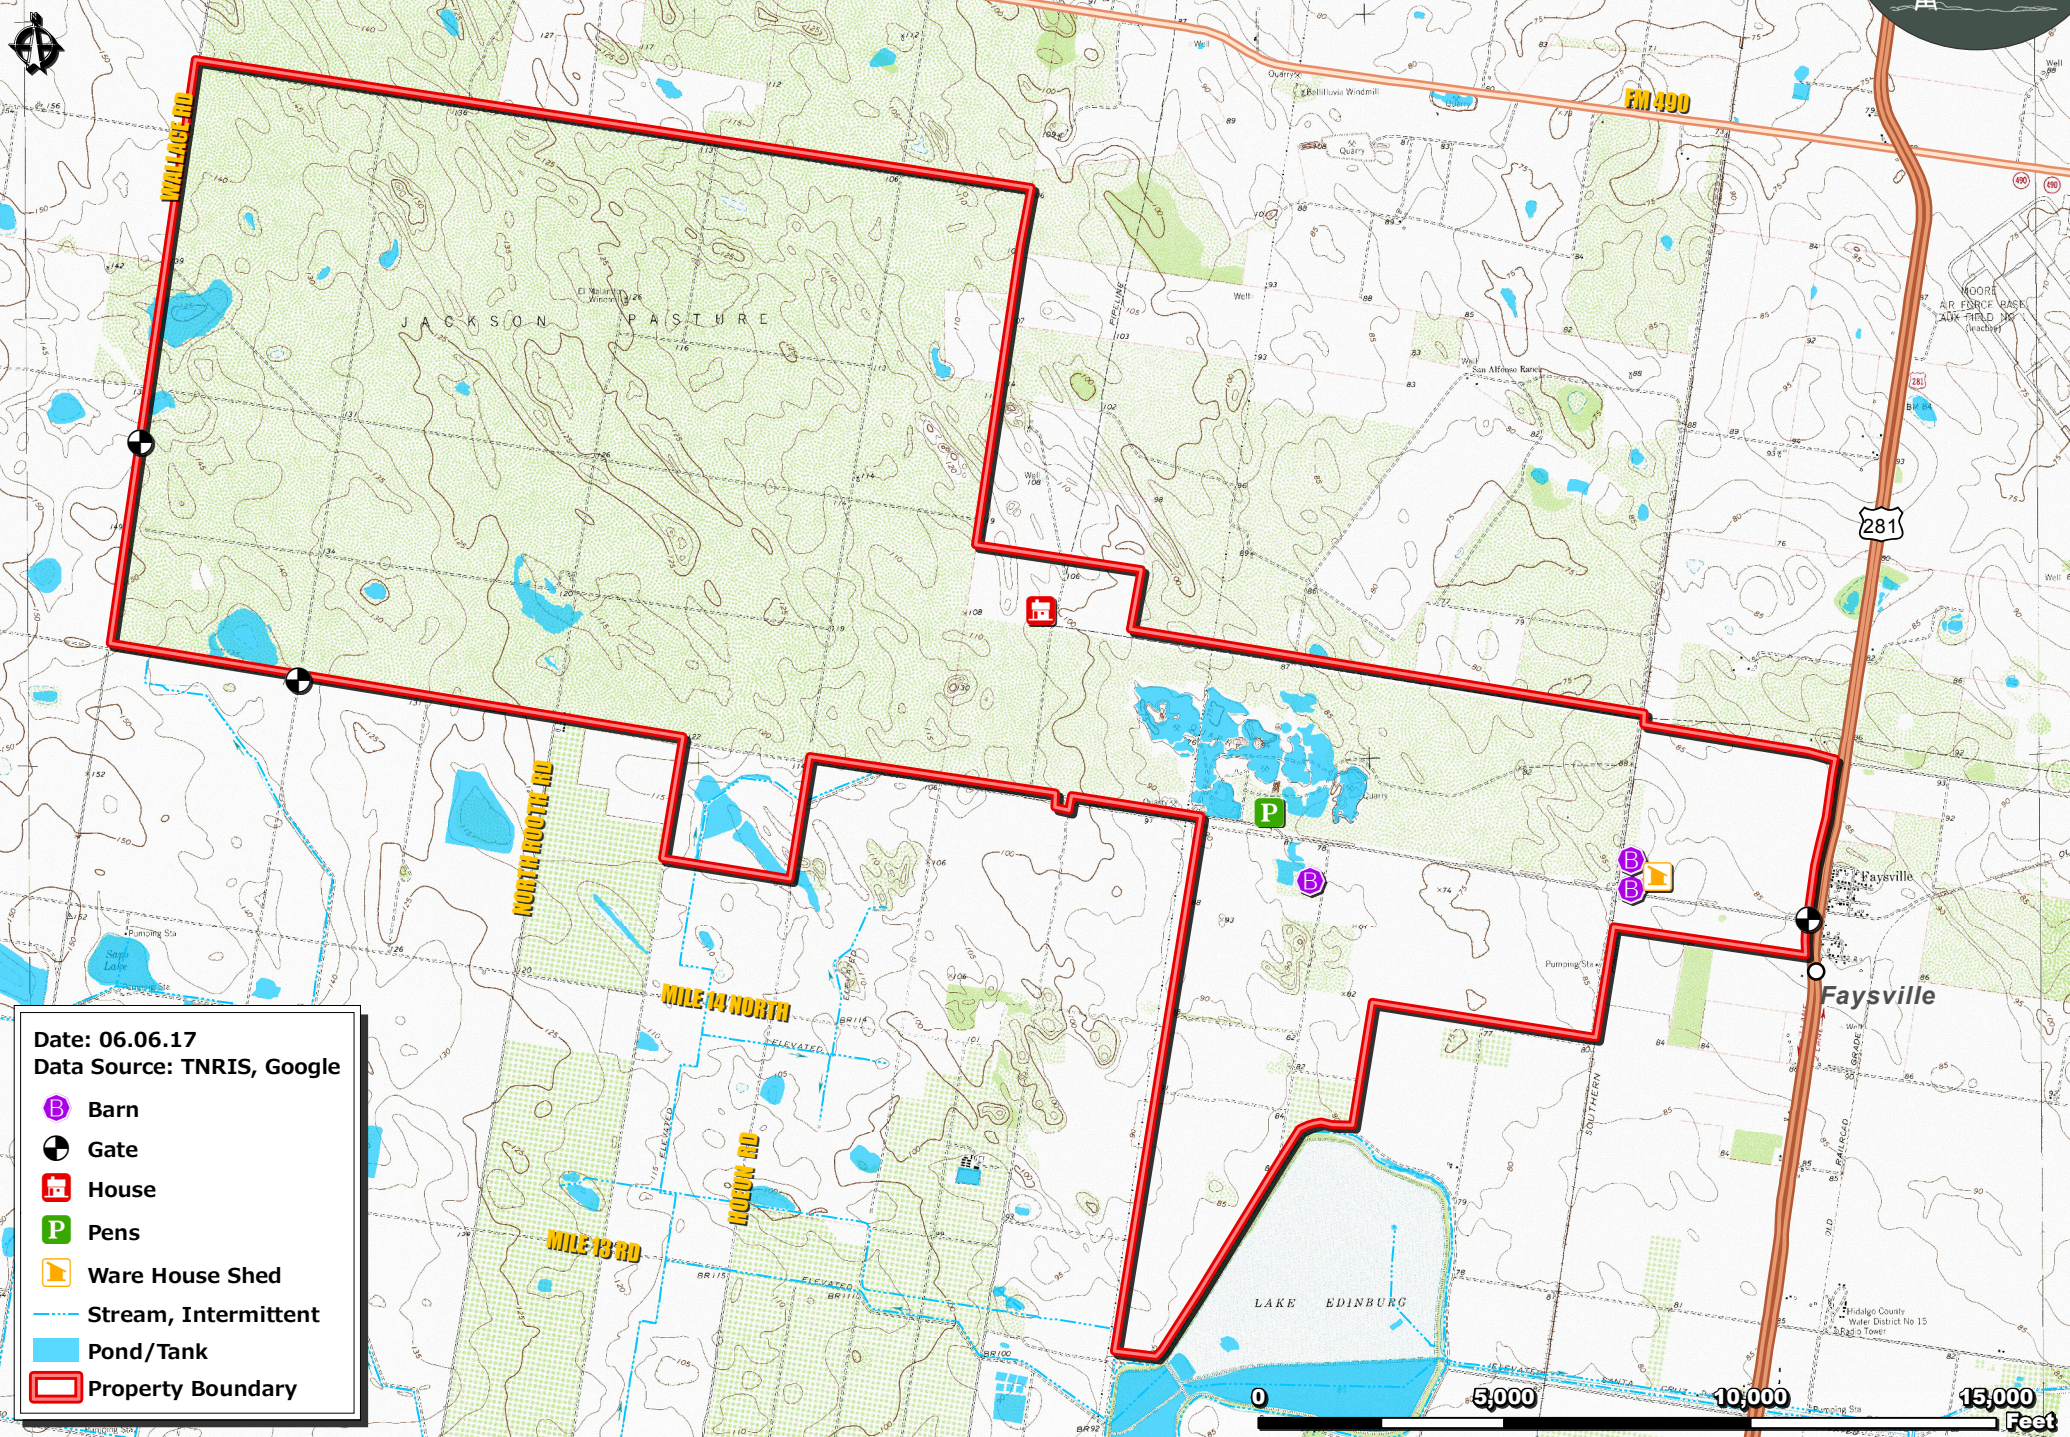

**MONTE CRISTO FARMS - 7,596 AC +/-  
HIDALGO COUNTY, TEXAS**

**Date: 06.06.17**  
**Data Source: TNRS, Google**

- Barn
- Gate
- House
- Pens
- Ware House Shed
- Stream, Intermittent
- Pond/Tank
- Property Boundary