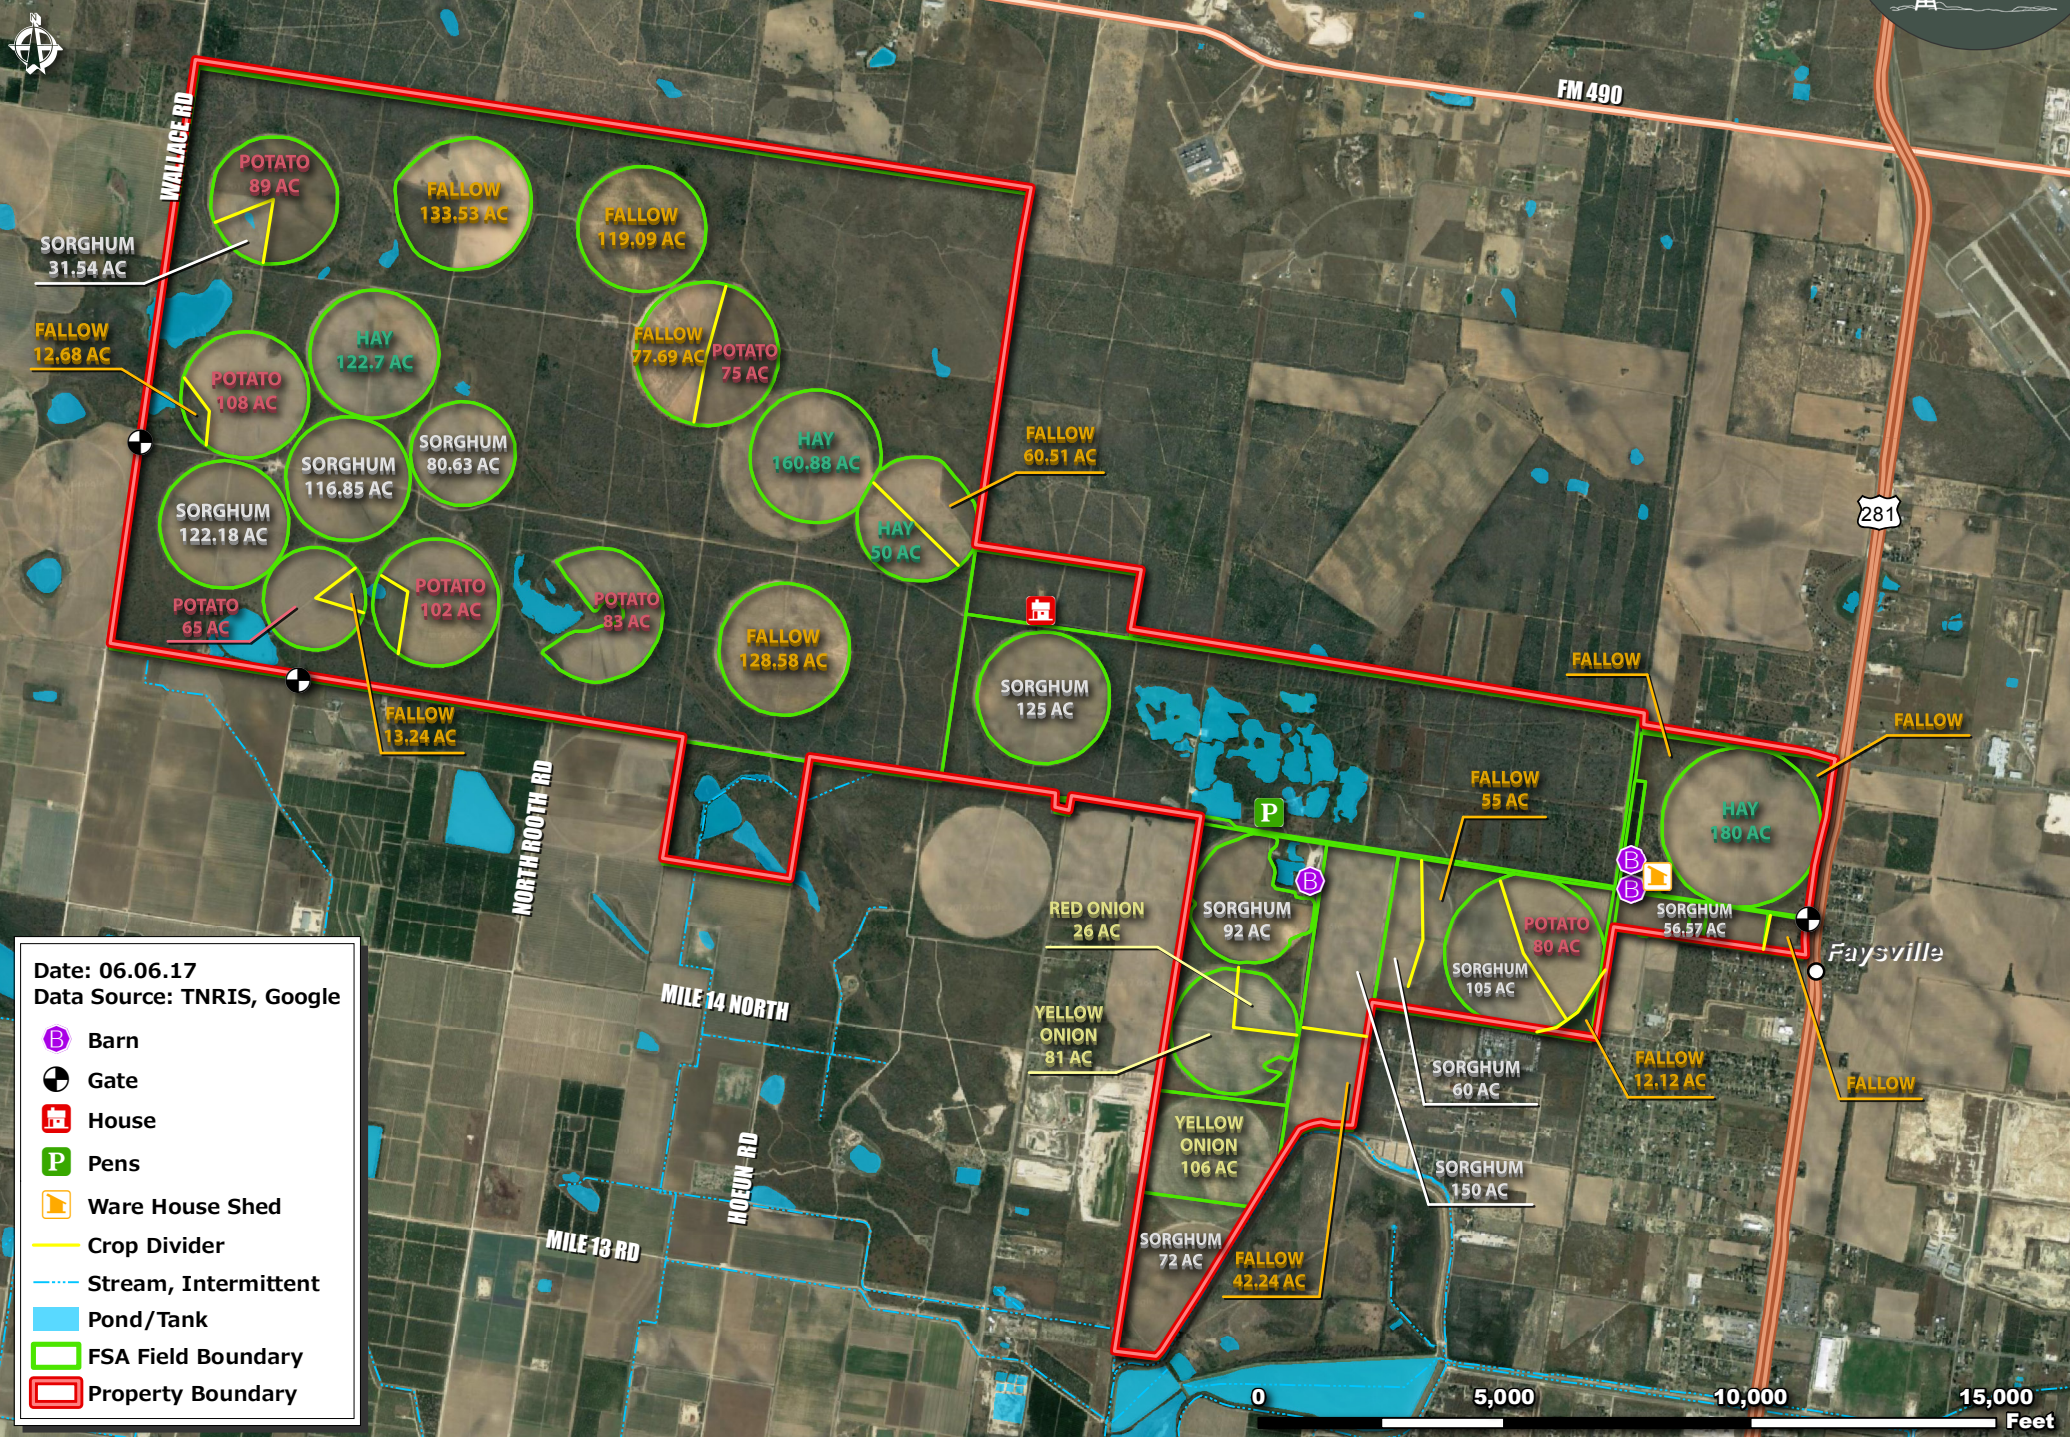

**MONTE CRISTO FARMS - 7,596 AC +/-
HIDALGO COUNTY, TEXAS**

Date: 06.06.17
Data Source: TNRIS, Google

- Barn
- Gate
- House
- Pens
- Warehouse Shed
- Crop Divider
- Stream, Intermittent
- Pond/Tank
- FSA Field Boundary
- Property Boundary