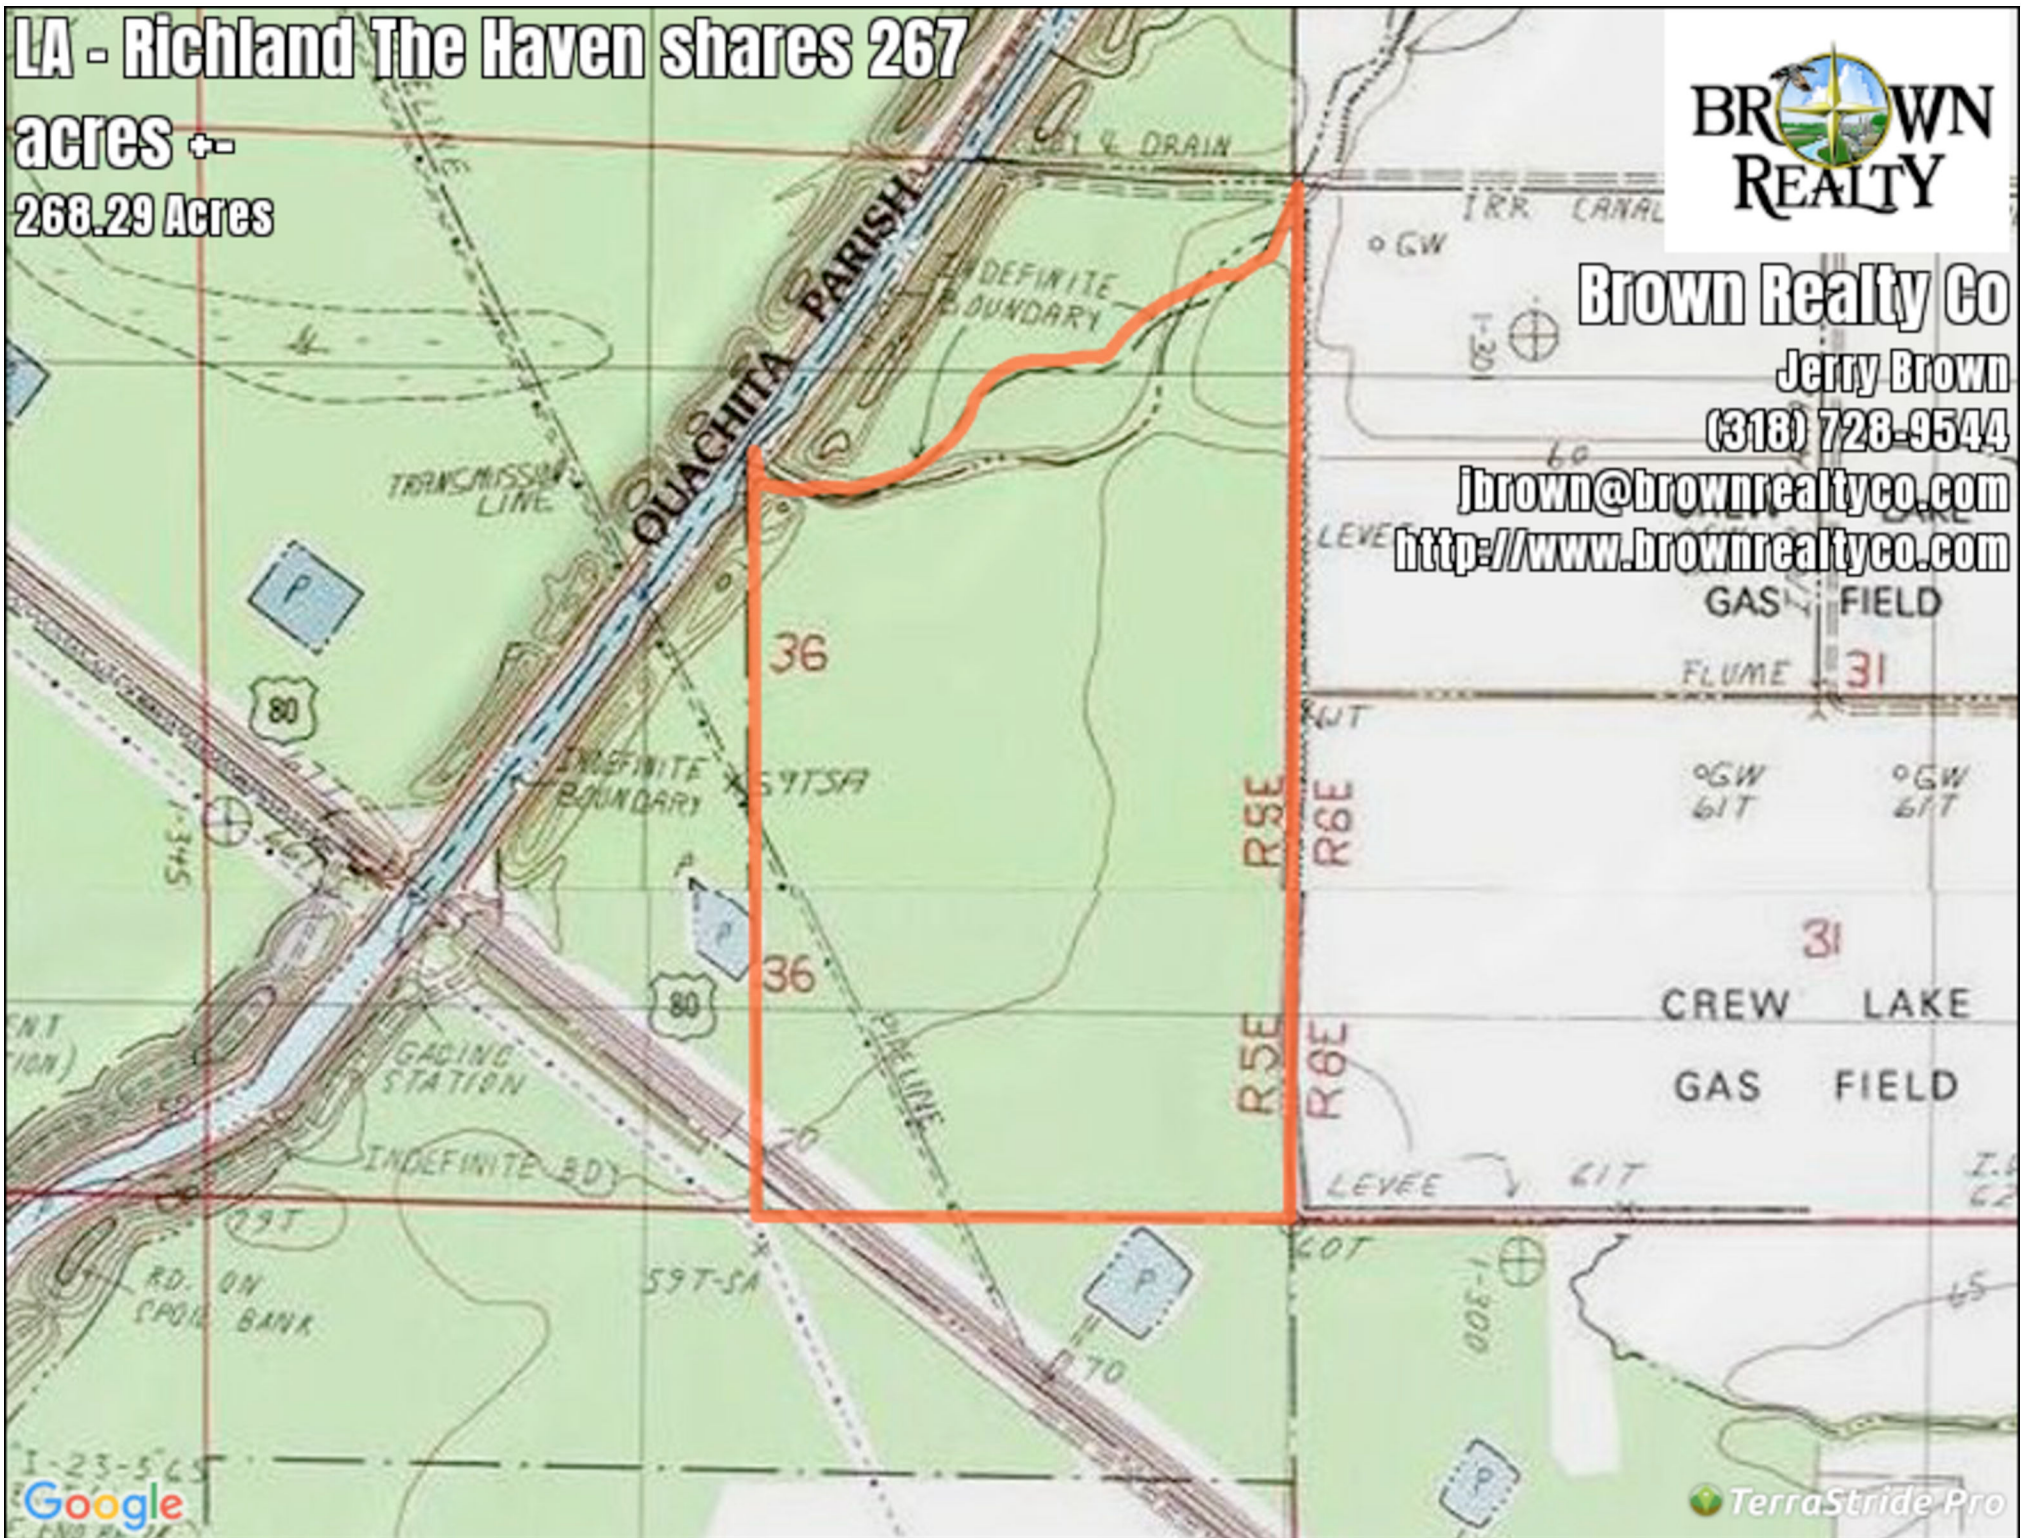

LA - Richland The Haven shares 267

acres +/-
268.29 Acres

Brown Realty Co

Jerry Brown

(318) 728-9544

jbrown@brownrealtyco.com

<http://www.brownrealtyco.com>

LA - Richland The Haven shares 267 acres +-

Generated on: April 13, 2018