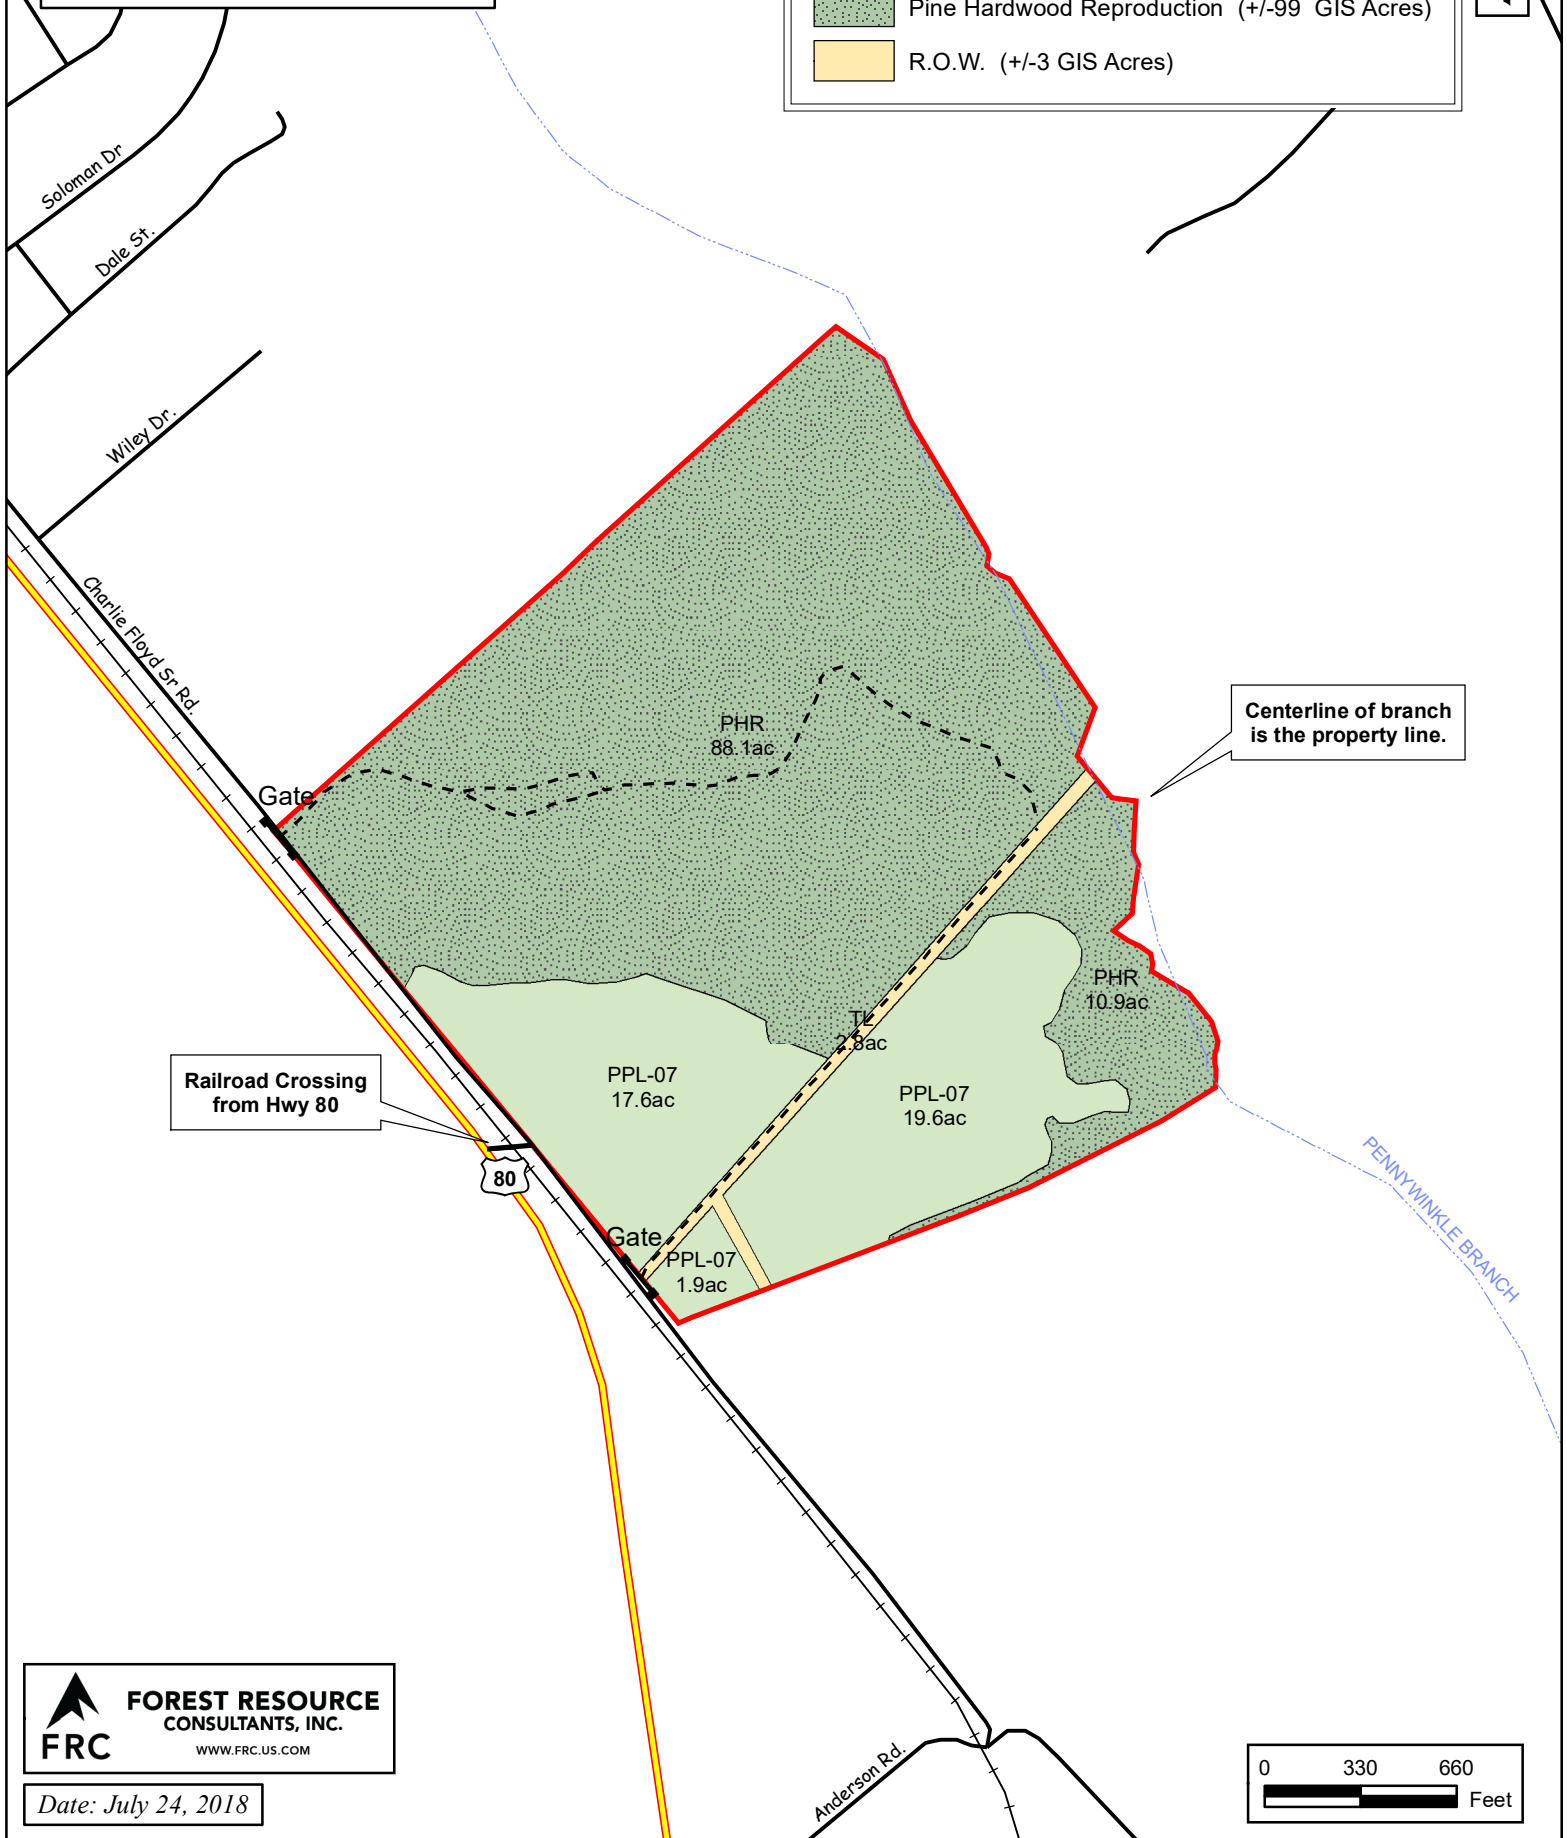

Swann Tract
Twiggs County, GA
Deeded Acres +/-150

Legend

- Planted Pine Pmrch (+/-39 GIS Acres)
- Pine Hardwood Reproduction (+/-99 GIS Acres)
- R.O.W. (+/-3 GIS Acres)

Centerline of branch is the property line.

Railroad Crossing from Hwy 80