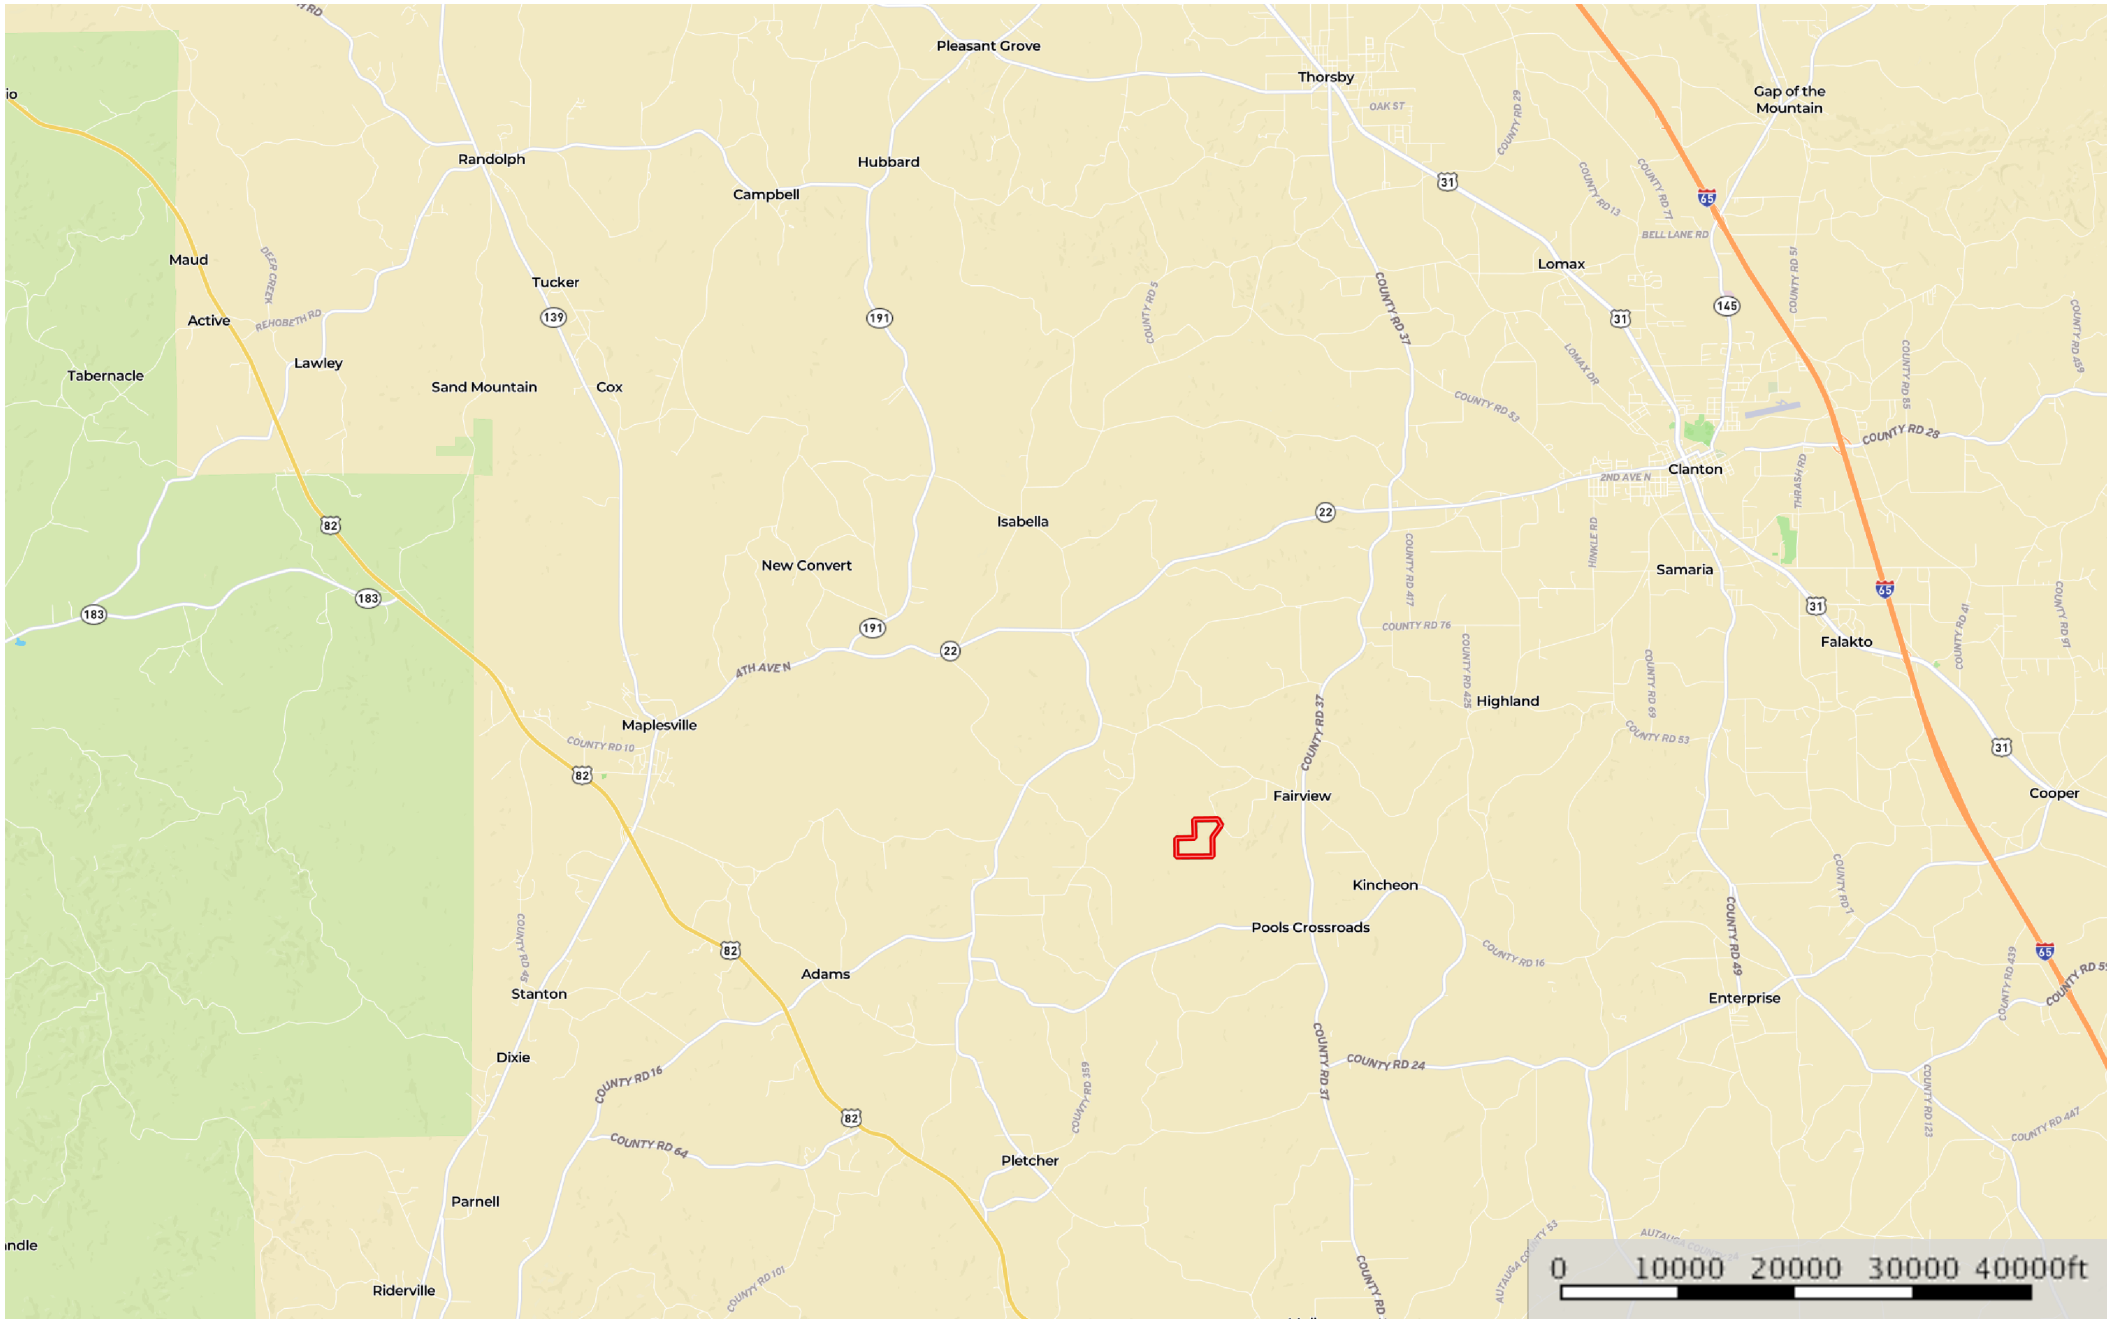

# 132 acres Chilton County Minor

Chilton County, Alabama, 132 AC +/-

Boundary