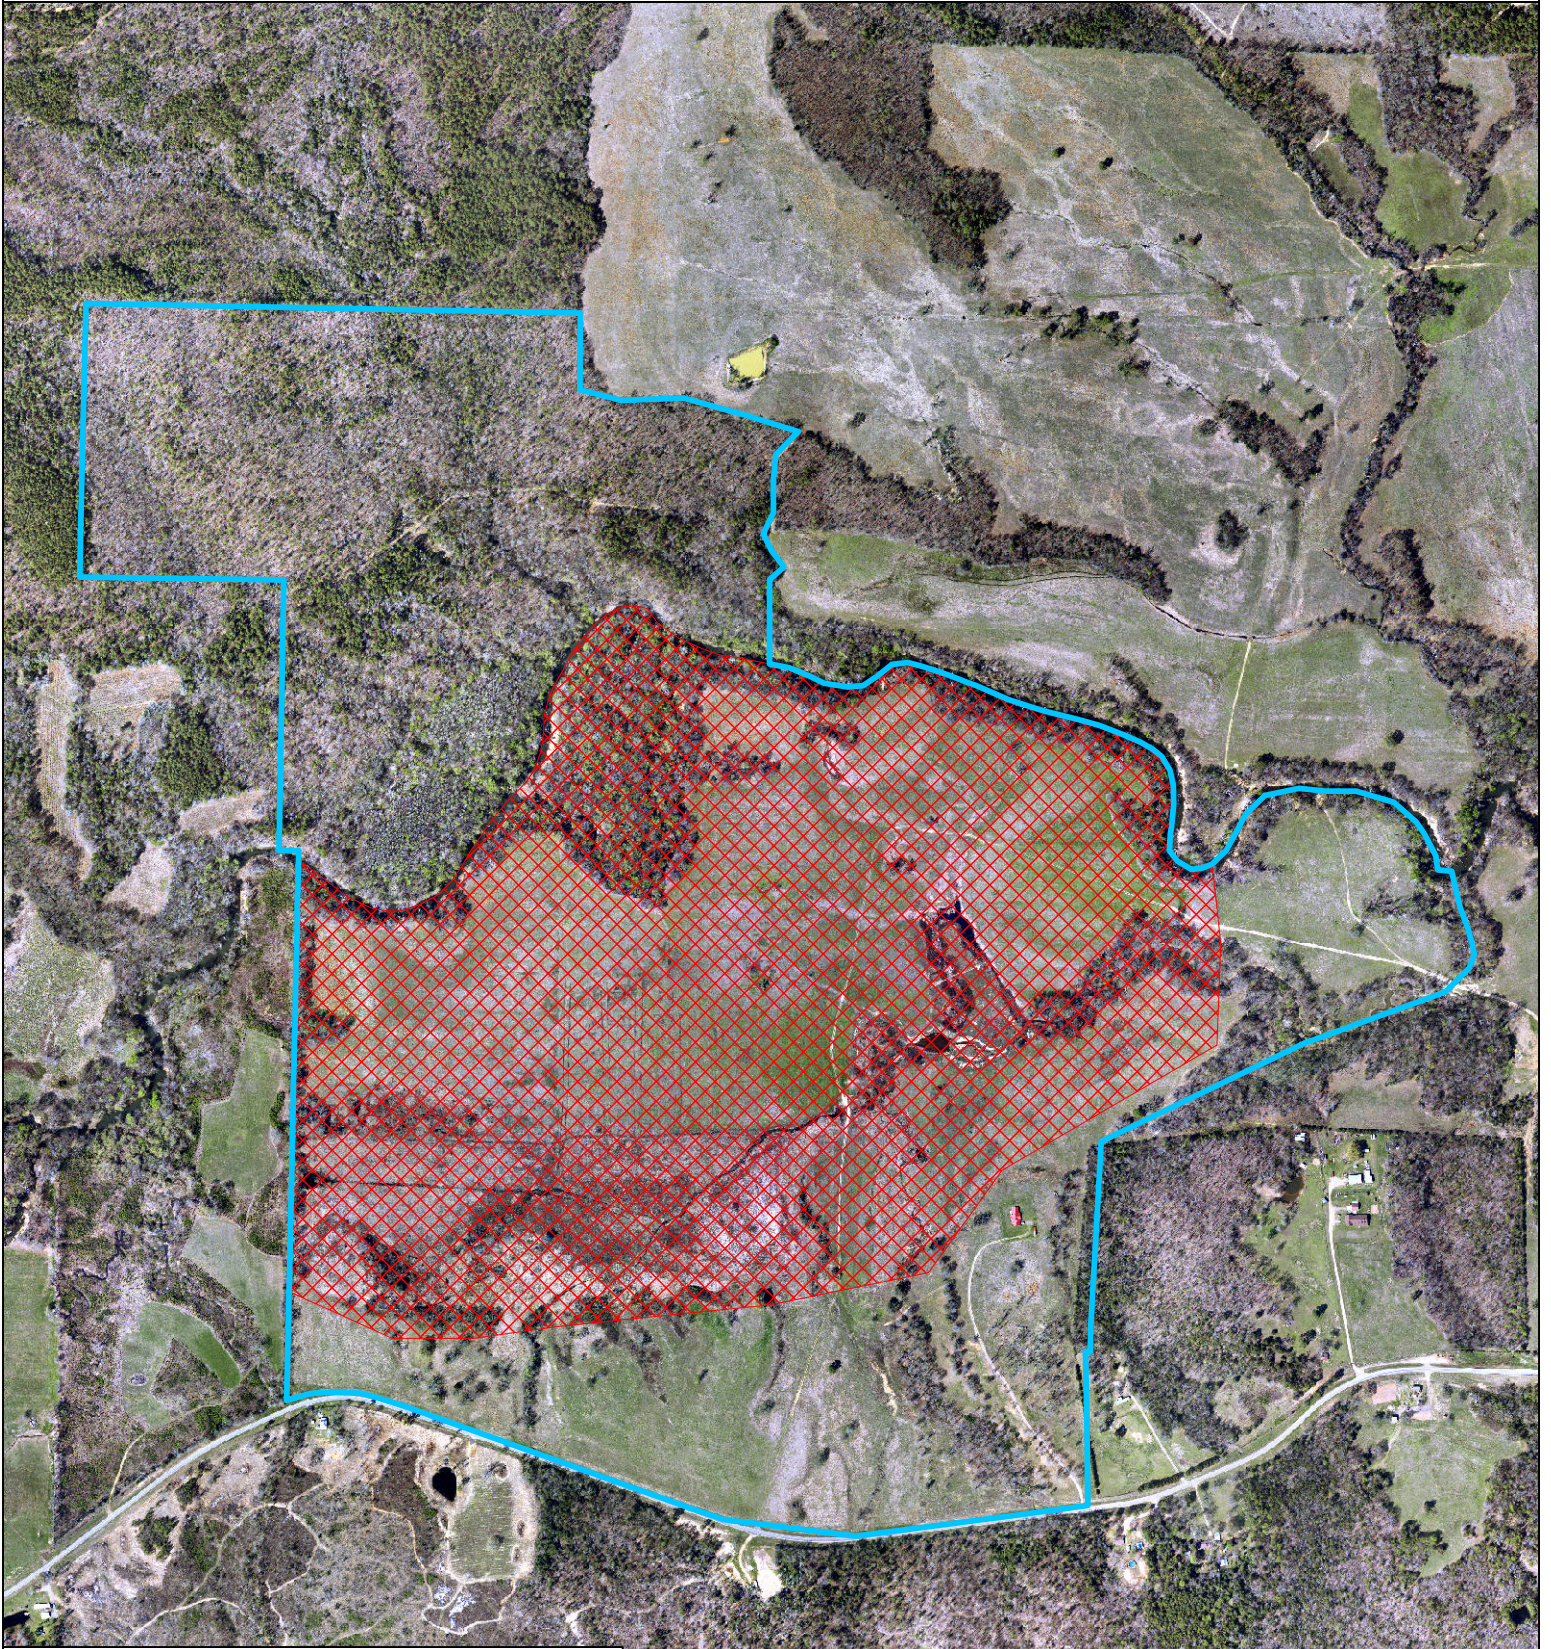

Dutch Creek
Yell County, Arkansas

-  Tract Boundary: +/- 507.06 Acres
-  Conservation Easement: +/- 258.1 Acres

10/5/2018
Imagery: 2015

1 Inch = 928 Feet

No claims are made to the accuracy or completeness of the data shown in this map or to the map's suitability for a particular use. The information depicted may contain inaccuracies and is provided "as is".