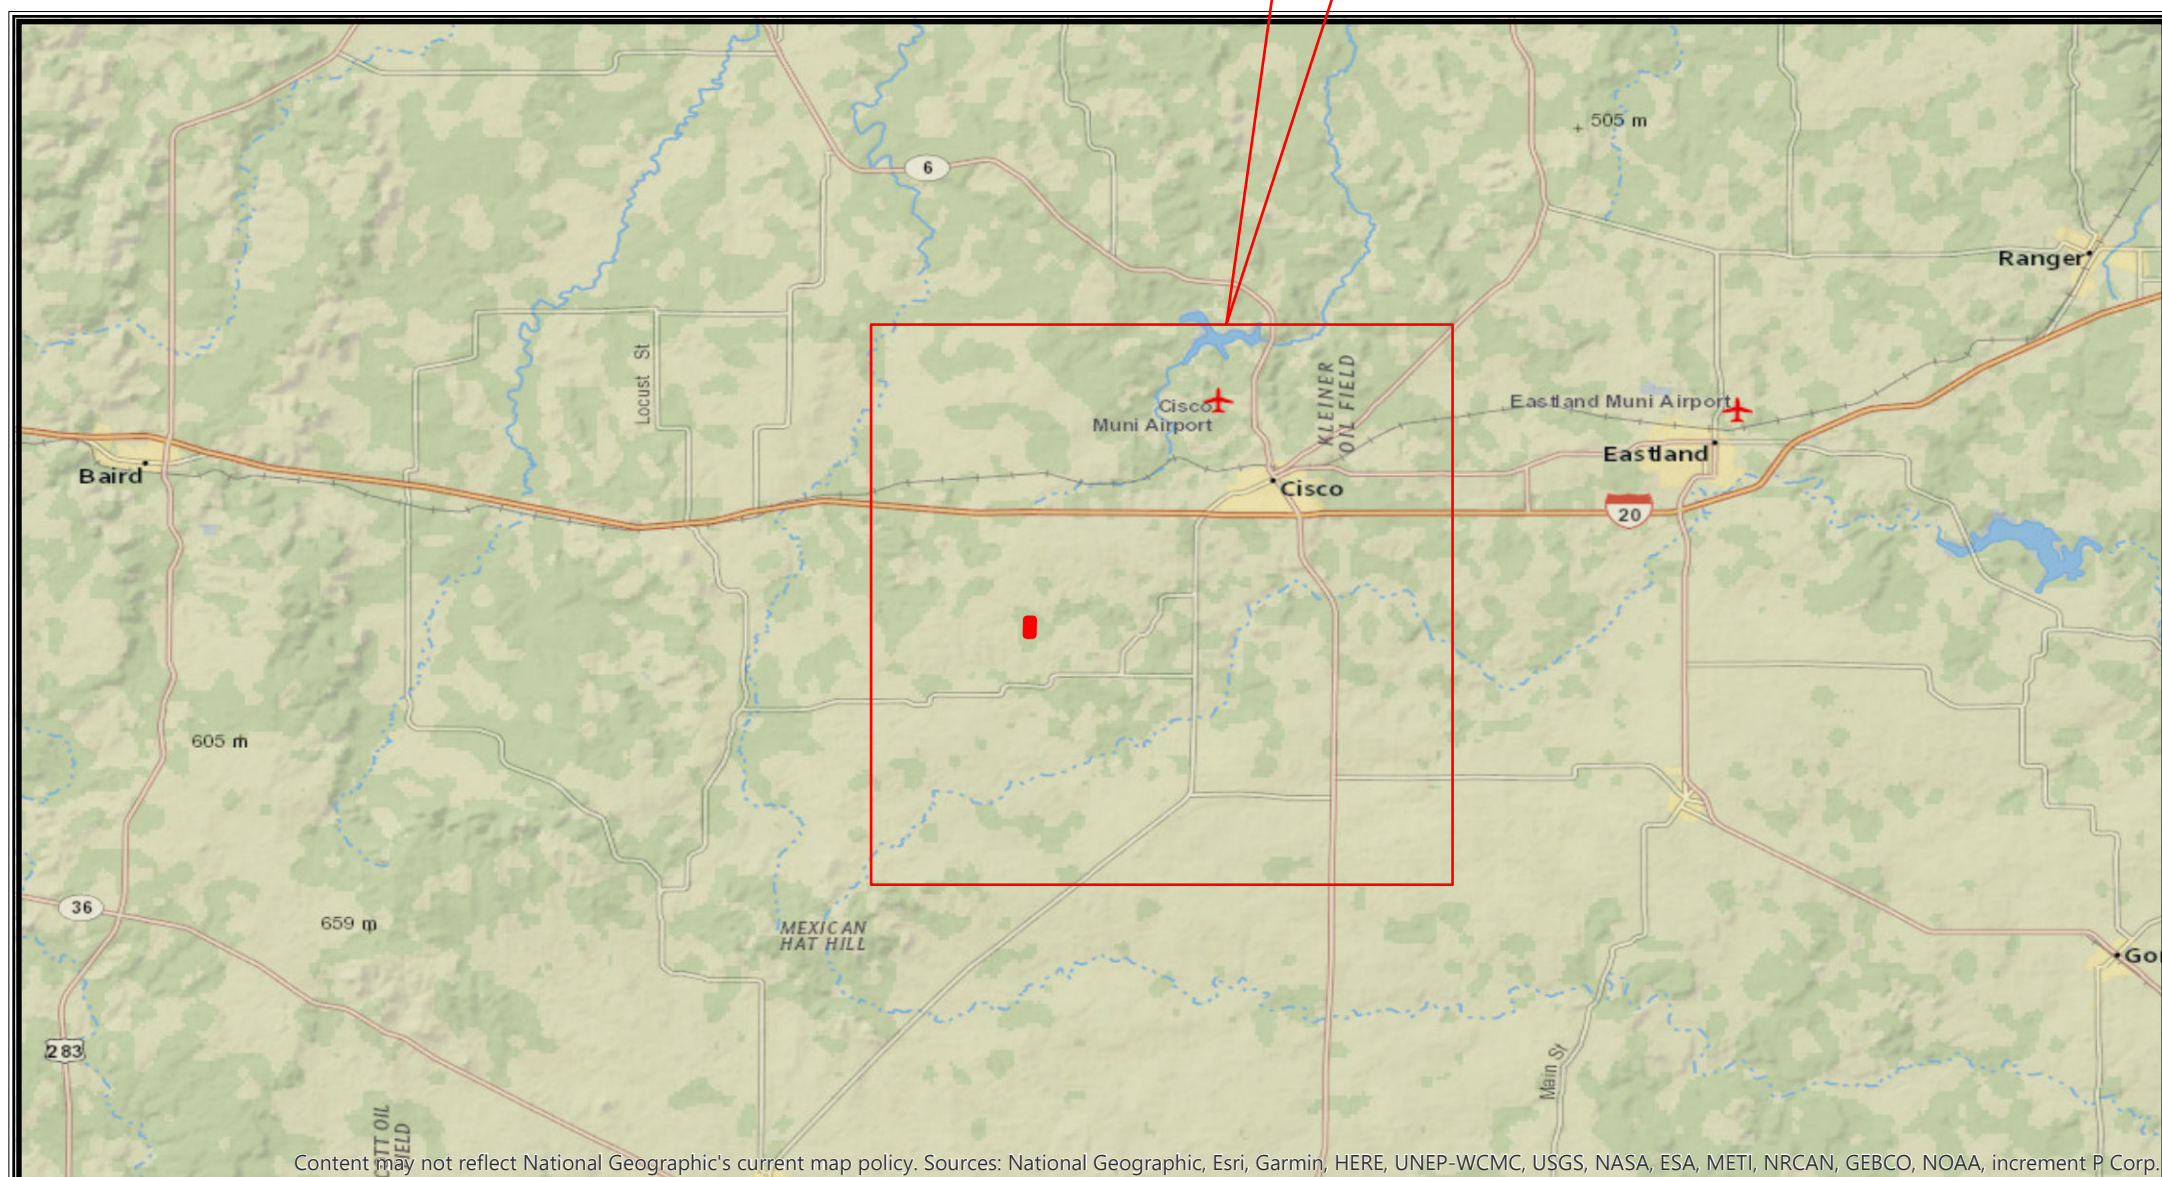

**WILKS RANCH BROKERS-  
EASTLAND COUNTY, TX**

**32.35 ACRES**

DATE: 1/29/2019

AUTHOR: RYAN MECHLING