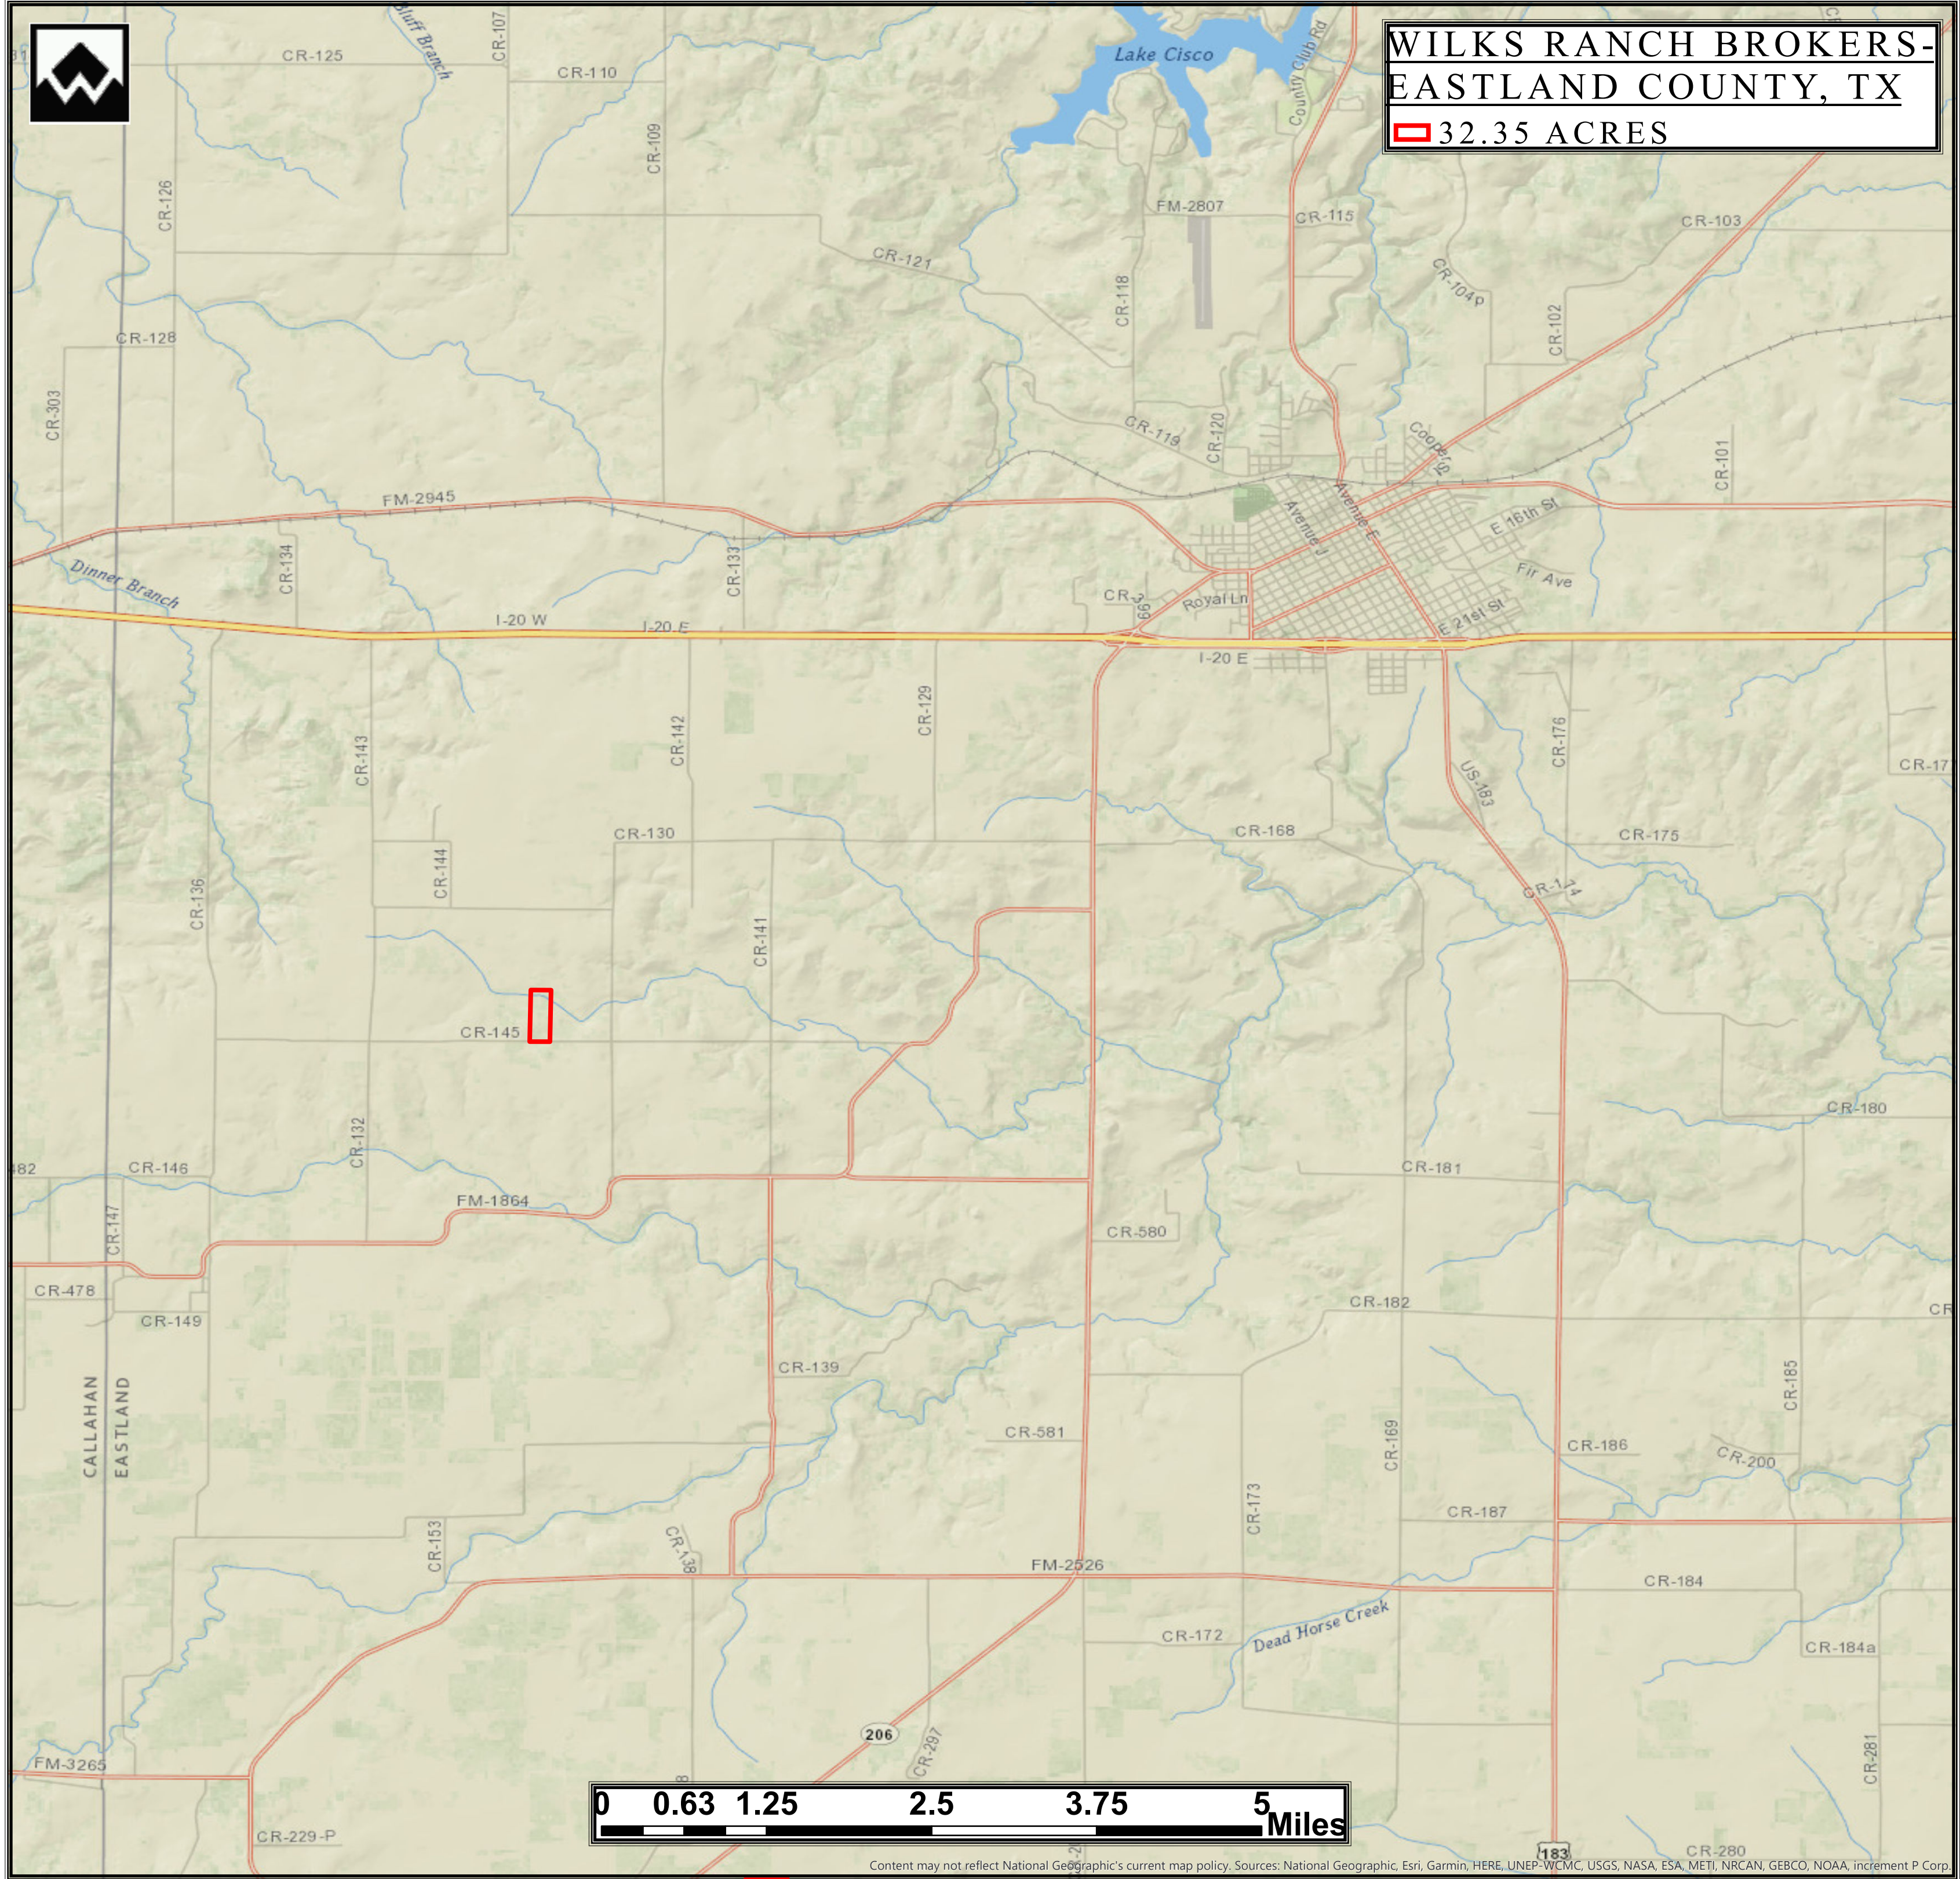

**WILKS RANCH BROKERS-  
EASTLAND COUNTY, TX**

**32.35 ACRES**

DATE: 1/29/2019

AUTHOR: RYAN MECHLING